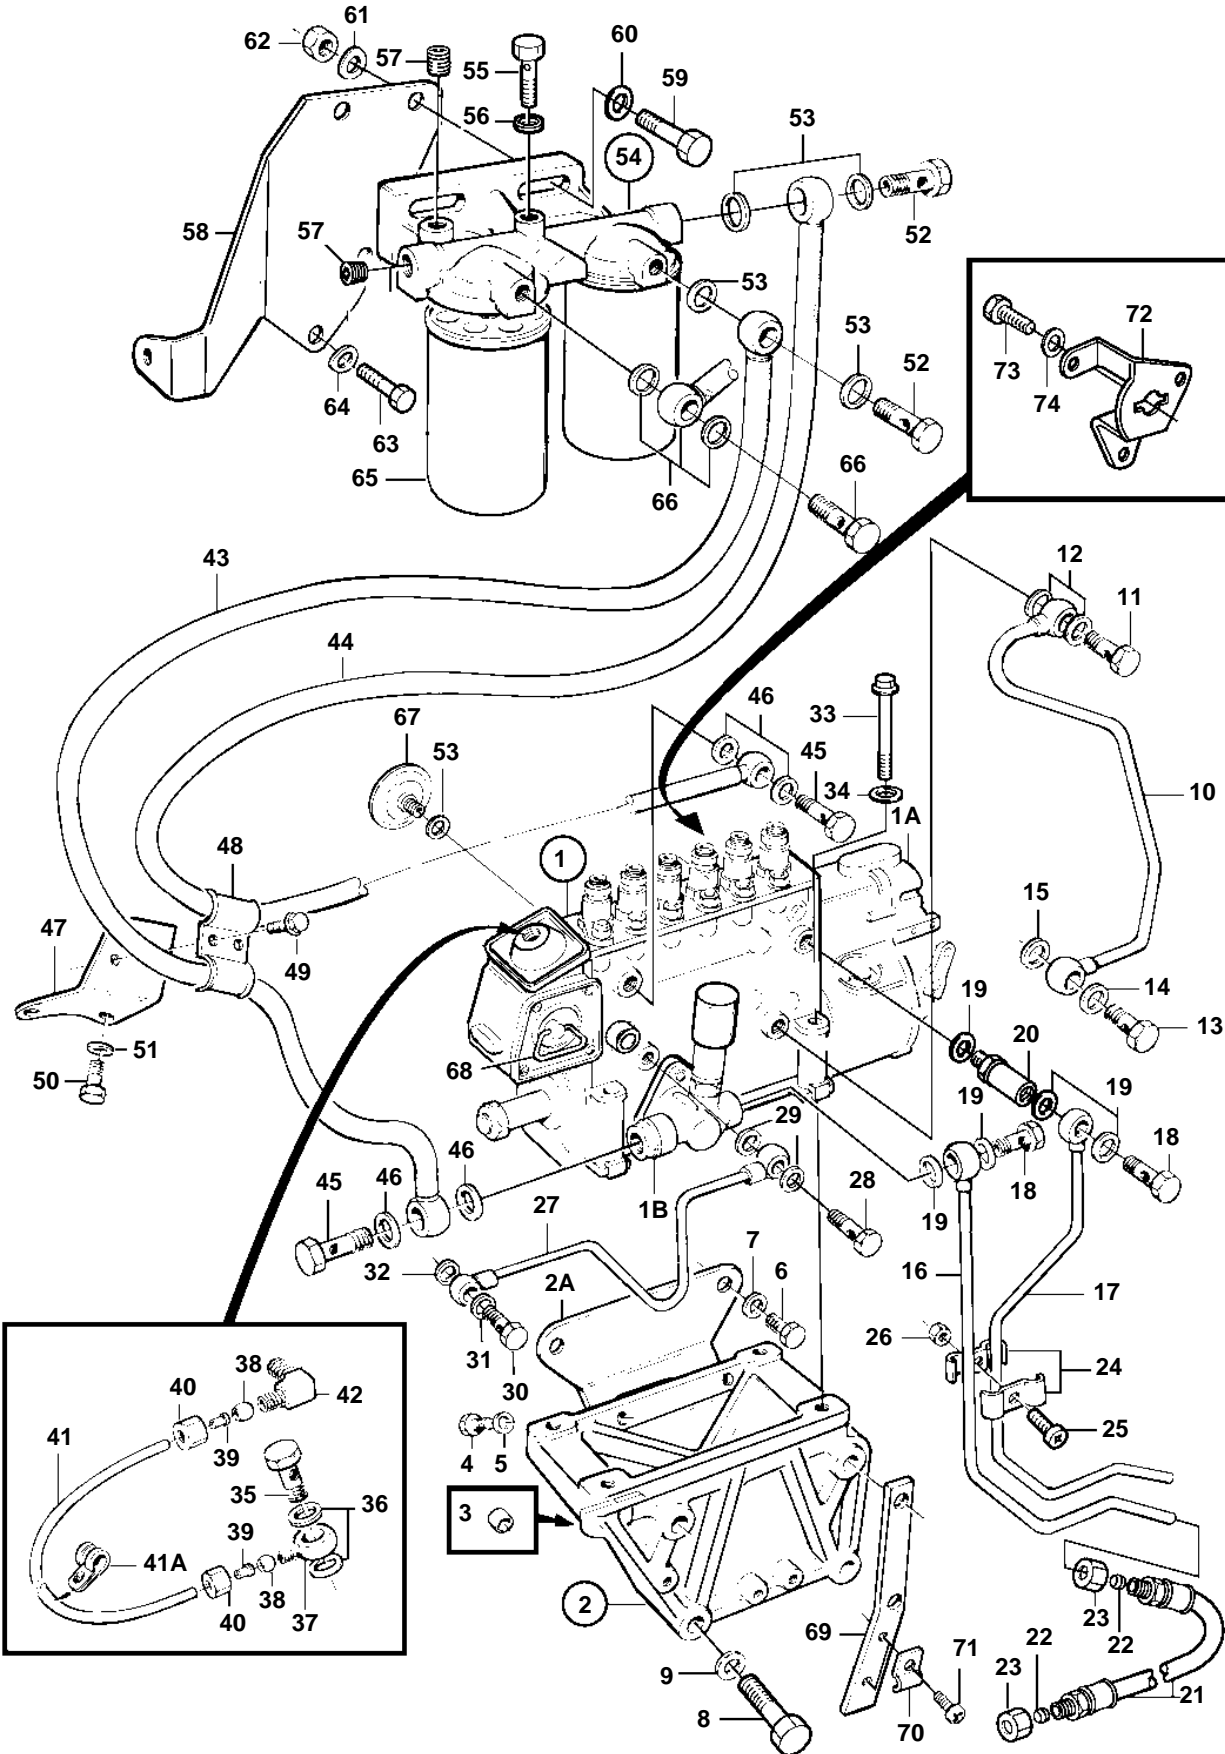

TWD1230ME

17262

TWD1230ME

REF	PART NO.	QTY	DESCRIPTION	SEE SEC.	NOTES
1	3825107	1	Injection pump		SN-2120233293. Replaced by injection pump 3826157, oil return pipe 3826088, hollow screw 25167 and 2 ea gasket 969011.
				3772	
	3826157	1	Injection pump		SN2120233294-
	3803740	1	Injection pump, exch		Exchange unit
				3772	
1A	3826156	1	• Governor		FOR 3825107 AND 3826157
				3773	
1B	863474	1	• Feed pump		FOR 3825107 AND 3826157
				460	
2	866784	1	Bracket		
2A		1	• Support		
3		2	• Guide sleeve		
4	479696	2	• Screw		
5	940097	2	• Washer		
6	479696	2	Screw		
7	940097	2	Washer		
8	955566	4	Screw		
9	940280	4	Spring washer		
10	478964	1	Oil return pipe		SN-2120233293
	3826088	1	Oil return pipe		SN2120233294-
11	48634	1	Hollow screw		SN-2120233293
	25167	1	Hollow screw		SN2120233294-
12	947281	2	Gasket		SN-2120233293
	969011	2	Gasket		SN2120233294-
13	942007	1	Hollow screw		
14	11998	1	Gasket		
15	942703	1	Gasket		
16	865760	1	Pipe		
17	866363	1	Pipe	SO	
18	25167	2	Hollow screw		
19	969011	5	Gasket		
20	11996309	1	Overflow valve		
21	865737	2	Fuel hose		
22	956969	4	• Ferrule		
23	956983	4	• Nut		
24	404279	2	Clamp		
25	950047	1	Screw		
26	955825	1	Nut		
27	3828251	1	Lube oil hose		(866615)
28	48634	1	Hollow screw		
29	947281	2	Gasket		
30	942081	1	Hollow screw		
31	11994	1	Gasket		
32	18666	1	Gasket		
33	940156	4	Screw		
34	190509	4	Washer		
35	969299	1	Hollow screw		
36	11994	2	Gasket		
37	945417	1	Nipple		
38	954364	2	Fitting		
39	944717	2	Sleeve		
40	954356	2	Cap nut		
41	945460	X	Plastic pipe		
41A	942400	1	Clamp		
42	954385	1	Elbow nipple, intercooler		
43	478966	1	Pipe		
44	479947	1	Pipe		
45	25167	2	Hollow screw		
46	969011	4	Gasket		
47	479559	1	Bracket		