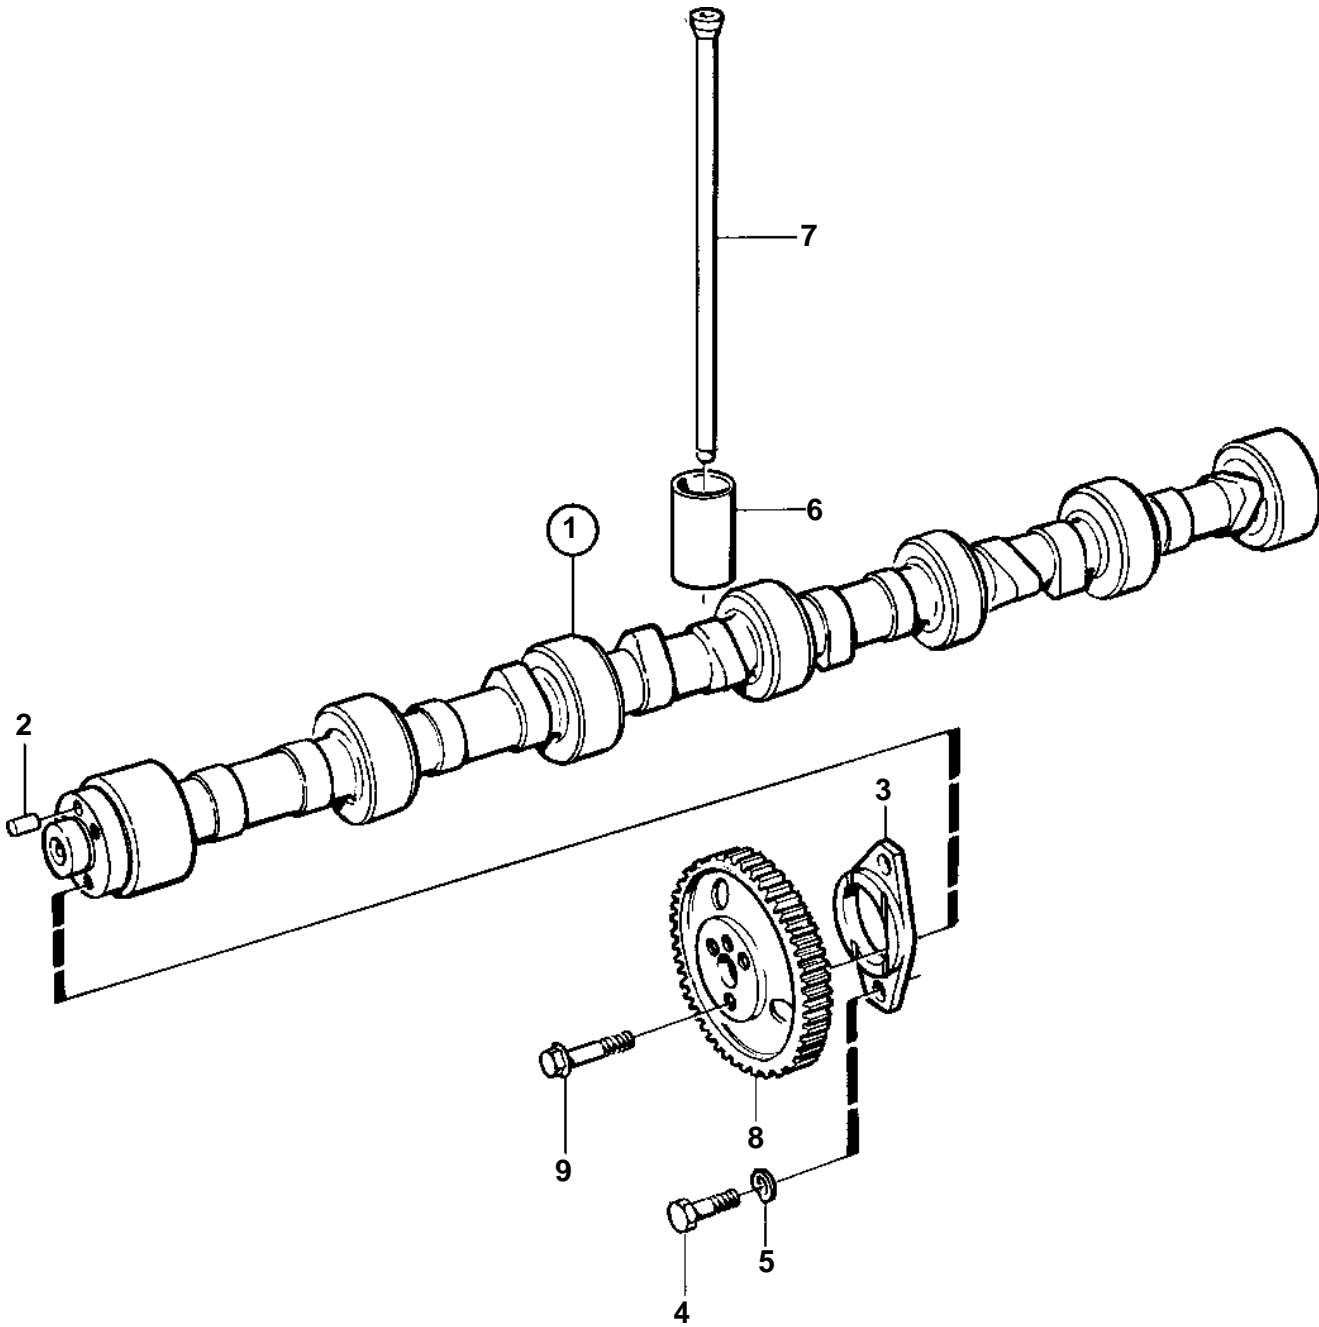

TD121G-87, TWD1230ME

TD121G-87, TWD1230ME

REF	PART NO.	QTY	DESCRIPTION	SEE SEC.	NOTES
1	8193727	1	Camshaft		(478750,479620)
2		1	· Pin		
3	465789	1	Flange		
4	940115	2	Screw		
5	942336	2	Spring washer		
6	479863	12	Lifter		
7	423021	12	Push rod		
8	478297	1	Gear		
			Bulletin 45-01	45-01-EN	Timing Gears, 71, 100, 121
9	471555	3	Screw		