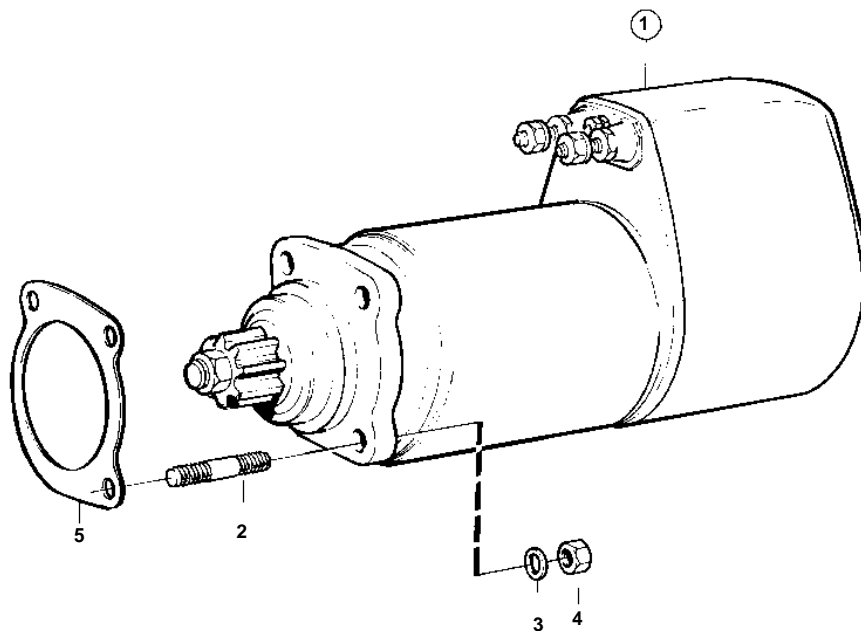

TD121G-87, TWD1230ME

9978

TD121G-87, TWD1230ME

REF	PART NO.	QTY	DESCRIPTION	SEE SEC.	NOTES
1	847308	1	Starter motor		24V
				941	
	4777147	1	Starter motor, oil proofed		24V
				122	
2	953486	3	Stud		
3	942336	3	Spring washer		
4	955827	3	Nut		
5	11030013	1	Gasket		FOR 4777147