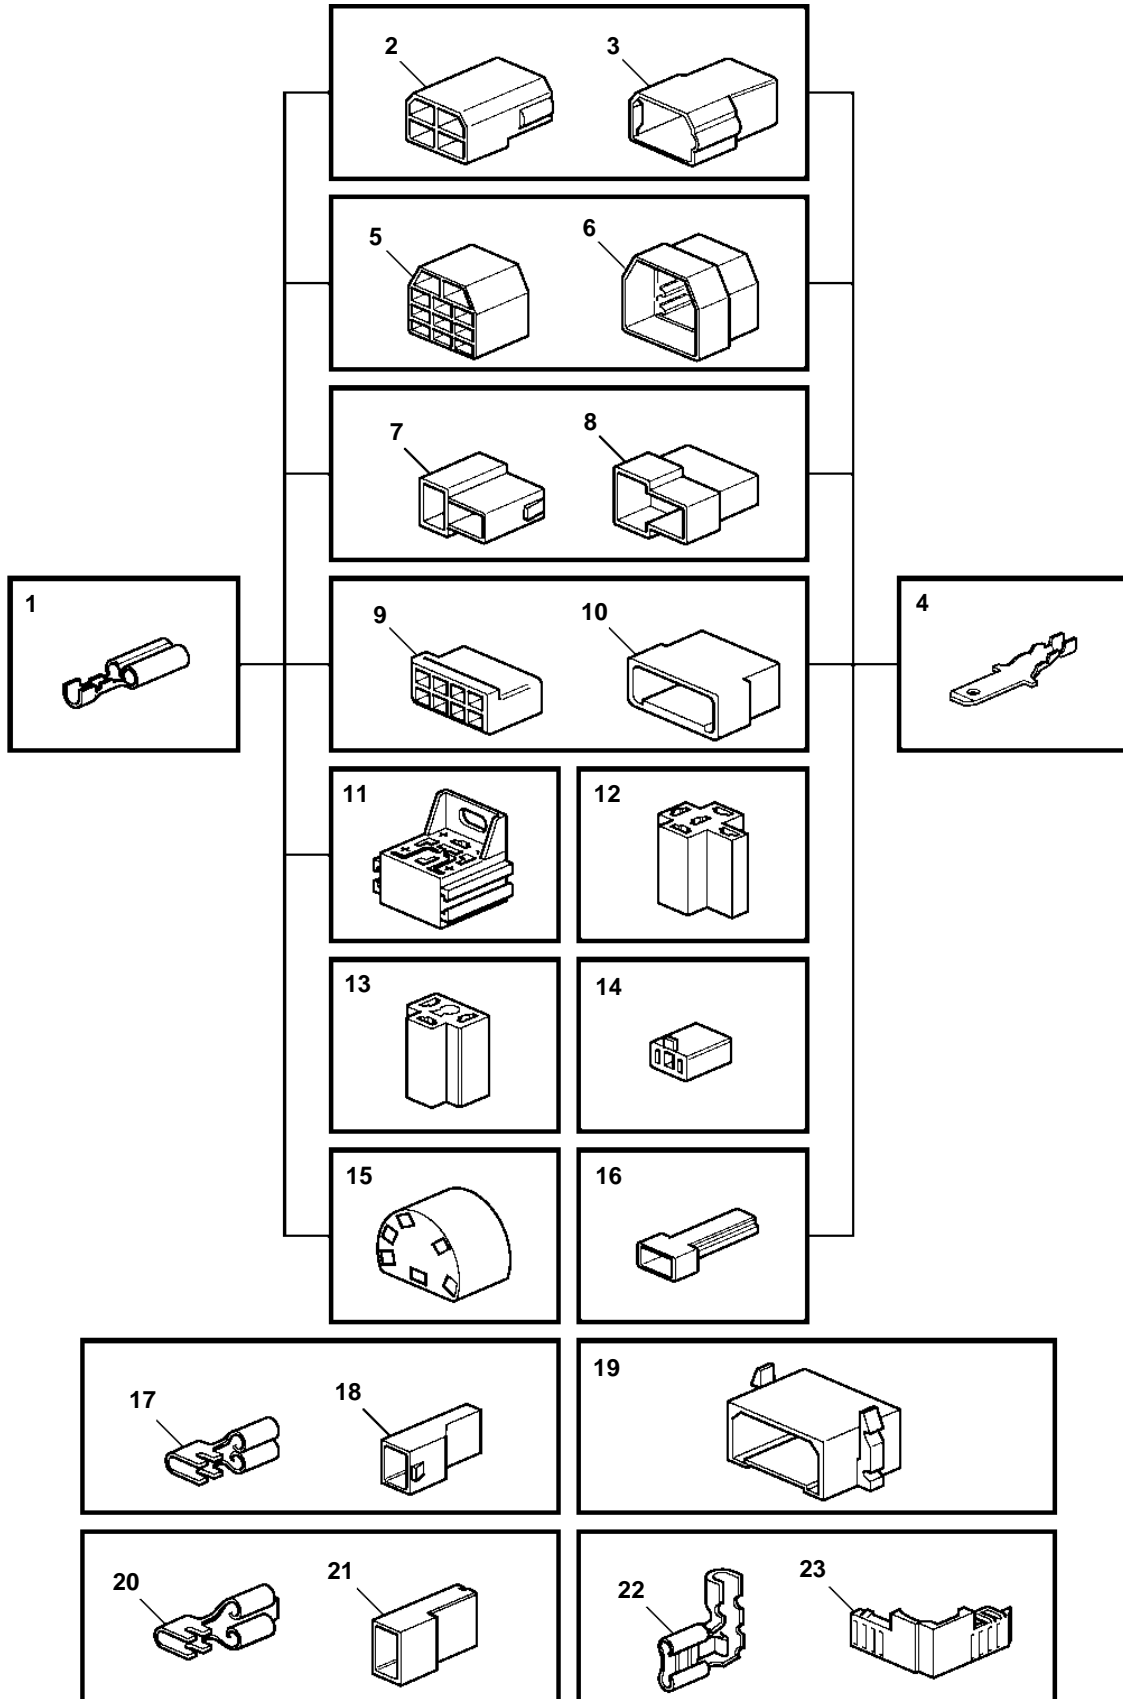

TD121G-87, TWD1230ME

TD121G-87, TWD1230ME

REF	PART NO.	DESCRIPTION	NOTES
1		Cable terminal	6,3x0,8x1,1-2,5sq.mm
	949206	Cable terminal	6,3x0,8x4,0-6,0sq.mm
2	948856	Receptacle housing	6,3x4 NATURAL
3	948855	Tab housing	6,3x4 NATURAL
4	881487	Cable terminal	6,3x0,8x0,75-2,5sq.mm
	881488	Cable terminal	6,3x0,8x4,0-6,0sq.mm
5	945830	Receptacle housing	6,3x11 NATURAL
6	945831	Tab housing	6,3x11 NATURAL
7	958210	Receptacle housing	6,3x2 BLACK
8	958209	Tab housing	6,3x2 BLACK
9	944076	Receptacle housing	6,3x8 NATURAL
10	948857	Tab housing	6,3x8 NATURAL
11	977184	Tab housing	6,3x5x4,8/2,8x4
12	1214948	Receptacle housing	6,3x5 BLACK
13	945469	Receptacle housing	6,3x3 BLACK
14	1578937	Receptacle housing	6,3x2 NATURAL
15	828624	Receptacle housing	6,3x6
16	958207	Tab housing	6,3x1 BLACK
17	949405	Cable terminal	4,8x1,1-2,5sq.mm
18	947848	Receptacle housing	4,8x1 NATURAL
19	944077	Housing	6,3x8 NATURAL
20	881483	Cable terminal	6,3x0,8x1,1-2,5sq.mm
	881484	Cable terminal	6,3x0,8x4,0-6,0sq.mm
21	949597	Housing	6,3x1 NATURAL
	943511	Receptacle housing	6,3x1 NATURAL
22	881489	Cable terminal	6,3x0,8x1,1-2,5
23	944221	Receptacle housing	6,3x1 NATURAL