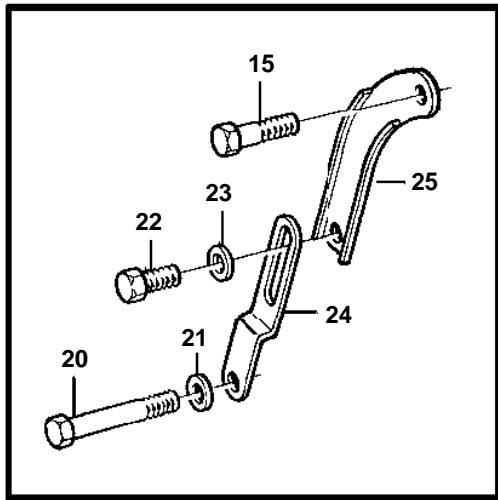

TD121G-87

TD121G-87

REF	PART NO.	QTY	DESCRIPTION	SEE SEC.	NOTES
1	6779261	1	Alternator		28V 55A
				128	
1A		1	Nut		
2	1610144	1	Pin		
3	1613241	1	Fan		
4	955900	1	Washer		
5	466735	1	Tensioning eyelet		
6	942529	1	Screw		
7	942336	4	Spring washer		
8	864984	1	Bracket		
9	955544	2	Screw		
10	845021	1	Tensioner		
11	861557	1	Tension pulley		
12	866718	1	Sleeve	SO	
13	940156	1	Screw		
14	960143	1	Washer		
15	947760	1	Flange screw		
16	955555	1	Screw		
17	950355	1	Nut		
18	822573	1	Pulley		
19	969309	1	V-belt kit		
20	942338	1	Screw		EARLY TYPE
21	942336	1	Spring washer		EARLY TYPE
22	946173	1	Flange screw		EARLY TYPE
23	191172	1	Washer		EARLY TYPE
24	943672	1	Tensioner		EARLY TYPE
25	847956	1	Tensioner		EARLY TYPE