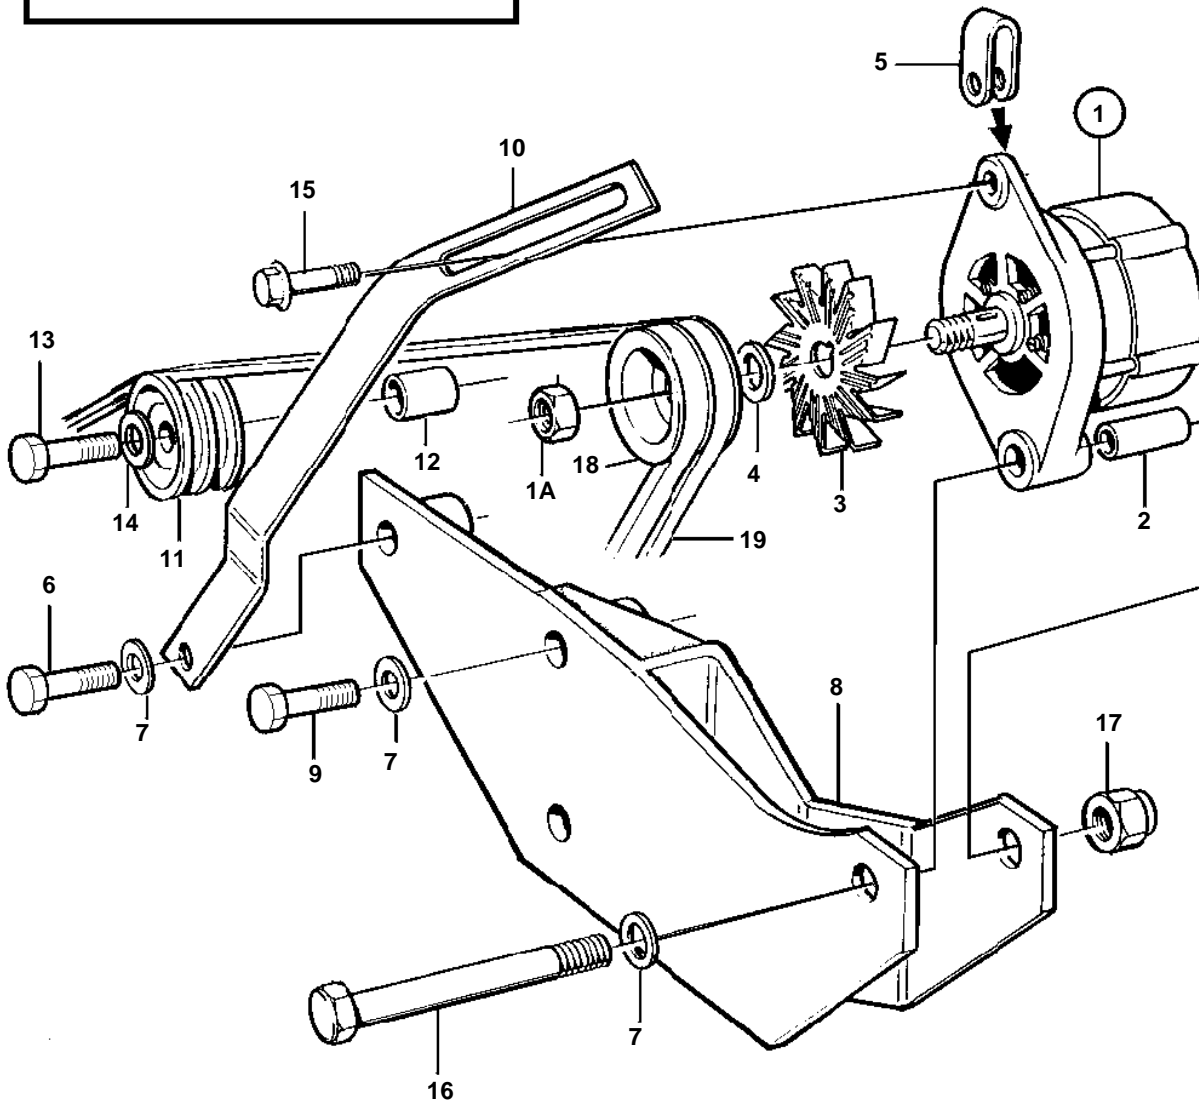

TD121G-87

TD121G-87

REF	PART NO.	QTY	DESCRIPTION	SEE SEC.	NOTES
1	6779261	1	Alternator		28V 55A
				128	
1A		1	Nut		
2	1610144	1	Pin		
3	1613241	1	Fan		
4	955900	1	Washer		
5	466735	1	Tensioning eyelet		
6	942529	1	Screw		
7	942336	4	Spring washer		
8	864984	1	Bracket		
9	955544	2	Screw		
10	845021	1	Tensioner		
11	861557	1	Tension pulley		
12	866718	1	Sleeve	SO	
13	940156	1	Screw		
14	960143	1	Washer		
15	947760	1	Flange screw		
16	955555	1	Screw		
17	950355	1	Nut		
18	822573	1	Pulley		
19	969309	1	V-belt kit		
20	942338	1	Screw		EARLY TYPE
21	942336	1	Spring washer		EARLY TYPE
22	946173	1	Flange screw		EARLY TYPE
23	191172	1	Washer		EARLY TYPE
24	943672	1	Tensioner		EARLY TYPE
25	847956	1	Tensioner		EARLY TYPE