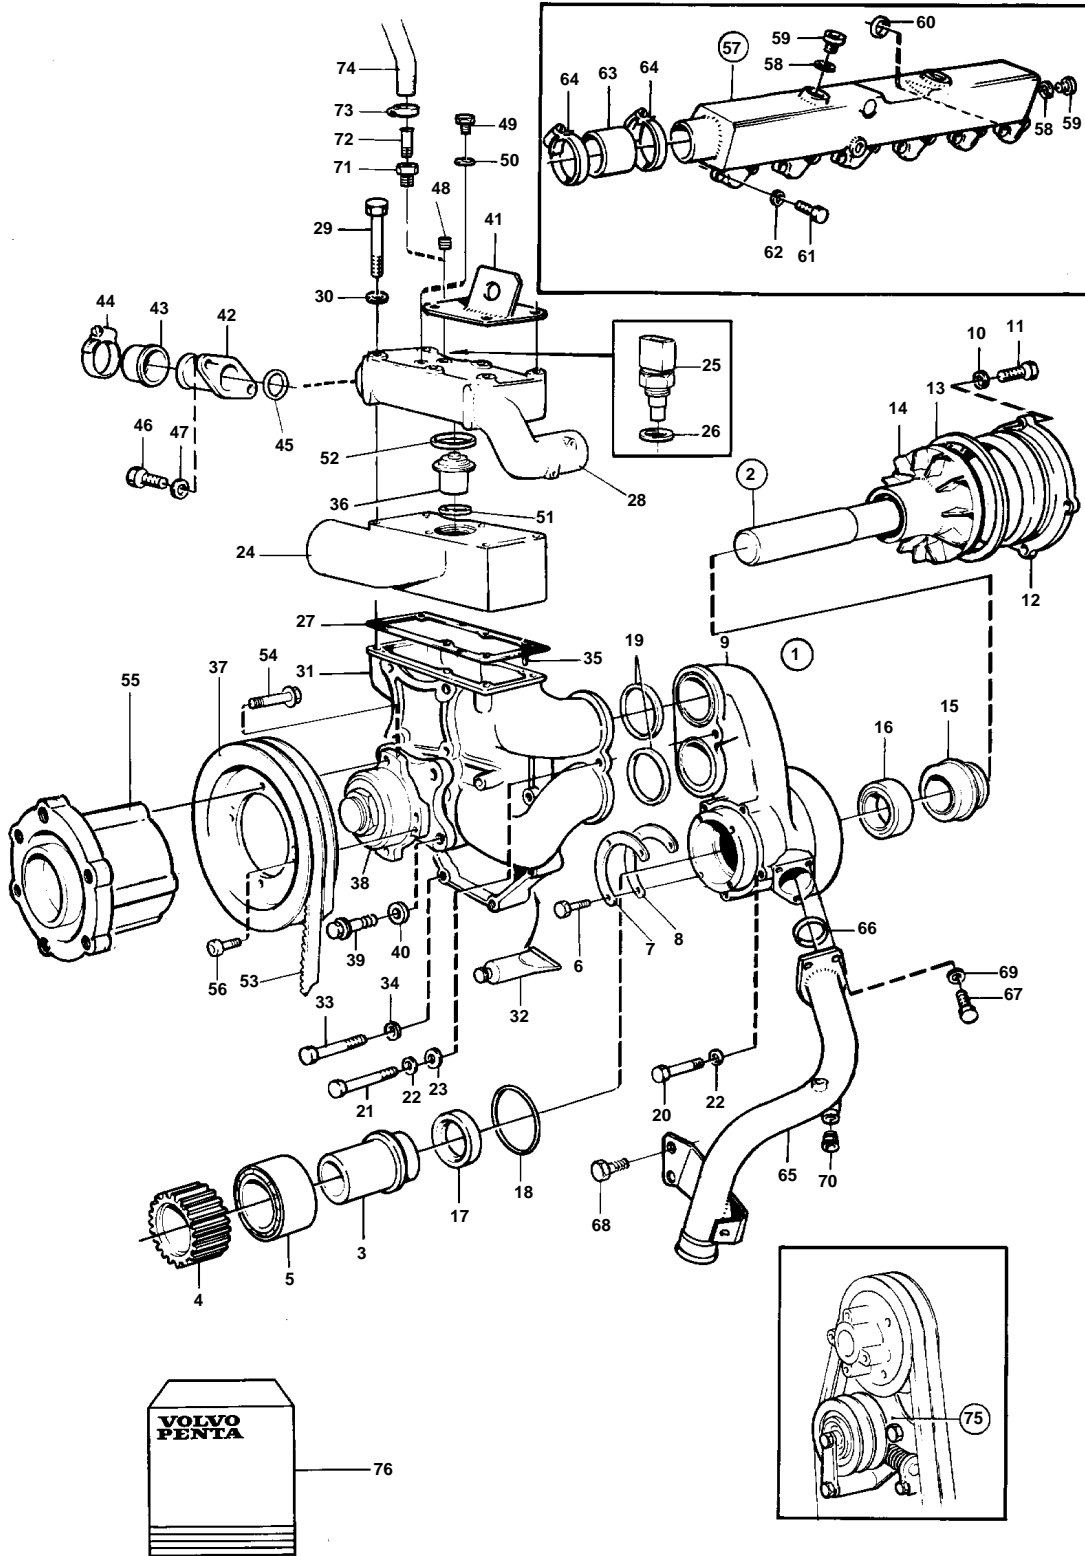

TD121G-87, TWD1230ME

15419

TD121G-87, TWD1230ME

REF	PART NO.	QTY	DESCRIPTION	SEE SEC.	NOTES
1	8149937	1	Water pump		SN2120214926-
2	1675947	1	• Shaft		Included in kit 276814.
3		1	• • Pin		Included in kit 276814.
4	470265	1	• Gear		
			• Bulletin 45-01	45-01-EN	Timing Gears, 71, 100, 121
5	181286	1	• Ball bearing		Included in kit 276814.
6	940100	3	• Screw		
7	1545359	1	• Lock washer		Included in kit 276814.
8	1545358	1	• Lock washer		Included in kit 276814.
9		1	• Housing	NS	
10	941906	4	• Spring washer		Included in kit 276814.
11	955513	4	• Screw		
12	469418	1	• Cover		
13	925262	1	• O-ring		Included in kit 276814.
14	1675944	1	• Impeller		Included in kit 276814.
15	1676561	1	• Sealing ring		(1675943). Included in kit 276814.
16	184816	1	• Ball bearing		(183894). Included in kit 276814.
17	978293	1	• Sealing ring		Included in kit 276814.
18	925257	1	O-ring		Included in kit 276814.
19	1664473	2	O-ring		Included in kit 276814.
20	955542	4	Screw		
21	955535	1	Screw		
22	942336	5	Spring washer		
23	940097	1	Washer		
24	470396	1	Thermostat housing		
25		1	Temperature sensor		SE GROUP 30
26		1	Gasket		SE GROUP 30
27	423352	1	Gasket		
28	862338	1	Thermostat housing, upper		
29	959798	6	Screw		
30	940097	2	Washer		
31	478942	1	Thermostat housing		
32	1161231	X	Sealant		304ml
	1161277	X	Sealant		10g
33	955535	5	Screw		L=32mm
	955541	2	Screw		L=76mm
34	942336	7	Spring washer		
35	951973	2	Grooved pin		
36	8149186	1	Thermostat		86°C (1676306)
37	1675847	1	Pulley		
38	1675786	1	Hub		
39	955535	4	Screw		
40	942336	4	Spring washer		
41	475888	1	Anchorage		
42	845435	1	Connection pipe		
43	845422	1	Cap		
44	943475	1	Hose clamp		
45	469477	1	O-ring		
46	940135	2	Screw		
47	941907	2	Spring washer		
48	479977	2	Plug		(952077)
49	960632	2	Plug		
50	11998	2	Gasket		
51	1544710	1	Sealing ring		
52	1544410	1	Sealing ring		
53		1	V-belt	3755	
54	947760	4	Flange screw		
55	1675852	1	Fan hub	SO	
56	969407	2	Screw		(969569)
57	847512	1	Water pipe		REPL BY 479601
	479601	1	Water pipe		3 ea are included in water pipe 847512. 1 ea is included in water pipe 479601.