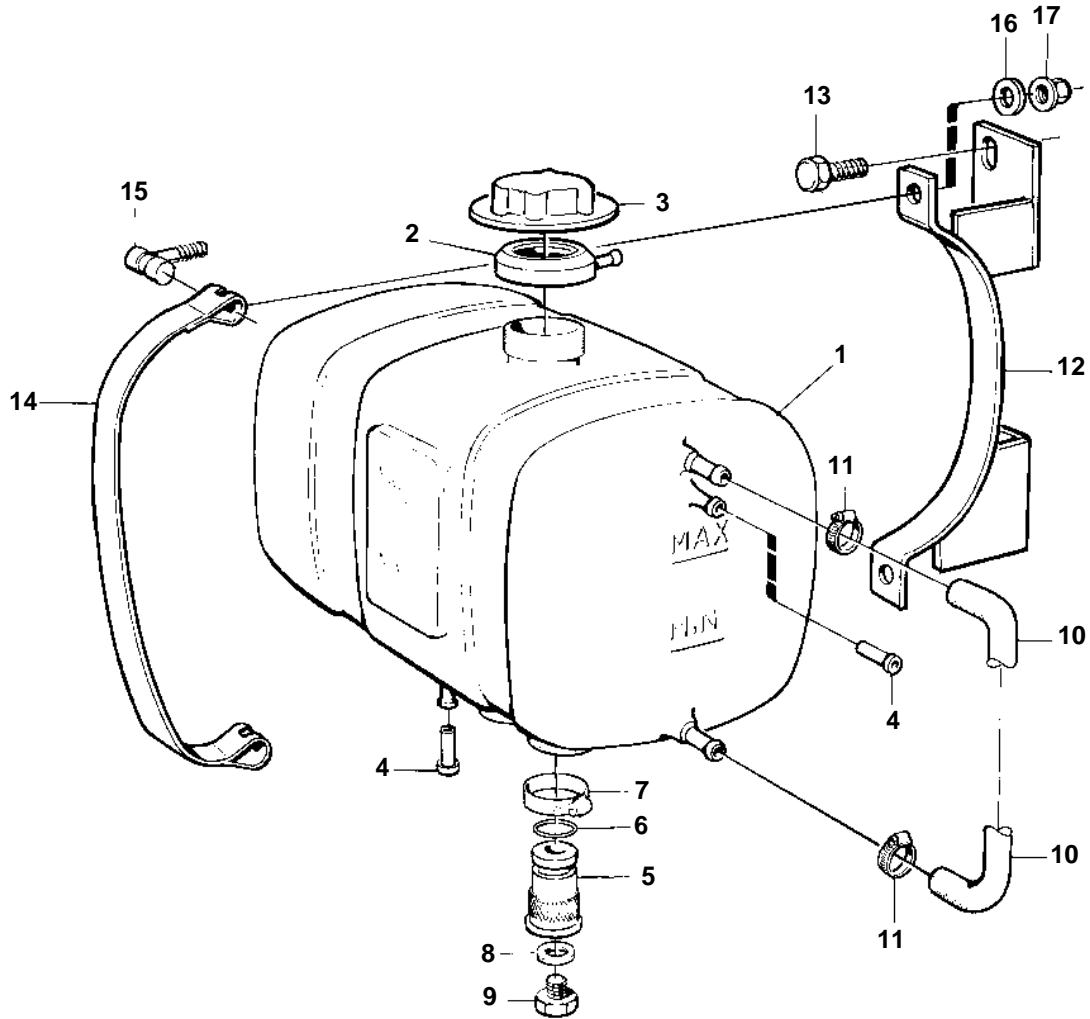

TD121G-87, TWD1230ME

15578

TD121G-87, TWD1230ME

REF	PART NO.	QTY	DESCRIPTION	SEE SEC.	NOTES
1	11033385	1	Expansion tank		12L
2	11110005	1	Rubber collar		(11033334)
3	1542591	1	Cover		
4	865754	2	Orifice sleeve		
5	11031743	1	Nipple		
6	960164	1	O-ring		
7	943473	1	Hose clamp		(926244)
8	11994	1	Gasket		
9	947660	1	Plug		
		1	Level indicator	1723	
10	943366	X	Hose		L=300mm (13776)
11	943470	2	Hose clamp		
12	865573	2	Bracket		
13	955294	4	Screw		
14	11075152	2	Tensioning band		
15	11025992	4	Pin		
16	976944	4	Washer		(960141)
17	948645	4	Lock nut		