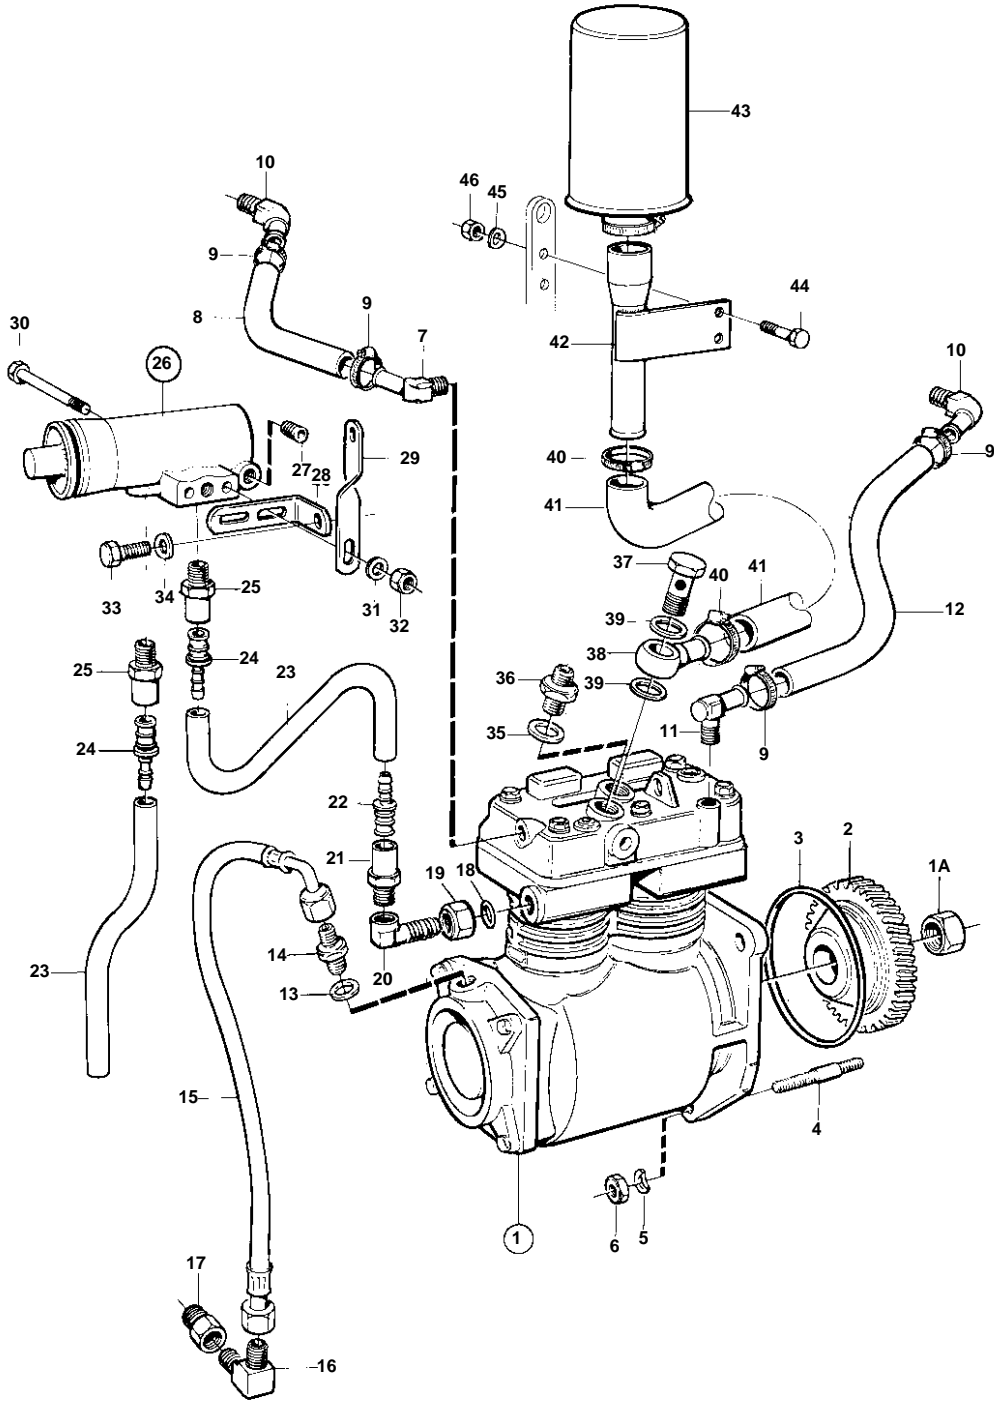

TD121GP-87

16034

TD121GP-87

REF	PART NO.	QTY	DESCRIPTION	SEE SEC.	NOTES
1	8150407	1	Compressor		
	3803262	1	Compressor, exch		Exchange unit
				1857	
1A	346918	1	· Nut		
2	478777	1	Gear		
3	975610	1	O-ring		
4	953346	3	Stud		
5	941911	3	Spring washer		
6	955828	3	Nut		
7	976553	1	Nipple		
8	946652	X	Hose		L=160mm
9	943472	4	Hose clamp		
10	479975	2	Nipple		
11	979270	1	Nipple		
12	946652	X	Hose		L=240mm
13	957173	1	Gasket		
14	963947	1	Nipple		
15	977651	1	Hose		
16	942376	1	Elbow nipple		
17	835980	1	Nipple		
18	949657	1	O-ring		
19	945895	1	Nut		
20	966434	1	Nipple		
21	968696	1	Fitting		
22	976444	1	Fitting		
23	945460	X	Plastic pipe		
24	976444	2	Fitting		
25	968694	2	Fitting		
26	1505047	1	Regulator		Replaced by regulator 3944252 and 2 ea spacer washer 946048.
				1853	
27	968060	4	Plug		M10
28	965562	1	Bracket		
29	1136551	1	Bracket		
30	955529	2	Screw		
31	941907	2	Spring washer		
32	955826	2	Nut		
33	940133	1	Screw		
34	942336	1	Spring washer		
35	947628	1	Gasket		
36	978281	1	Nipple		
37	191620	1	Hollow screw		
38	1598185	1	Nipple		
39	947628	2	Gasket		
40	943474	2	Hose clamp		
41	967553	X	Hose		L=240mm
42	1587040	1	Bracket		
43	8152010	1	Air filter		
44	955525	2	Screw		
45	955894	2	Washer		
46	955826	2	Nut		