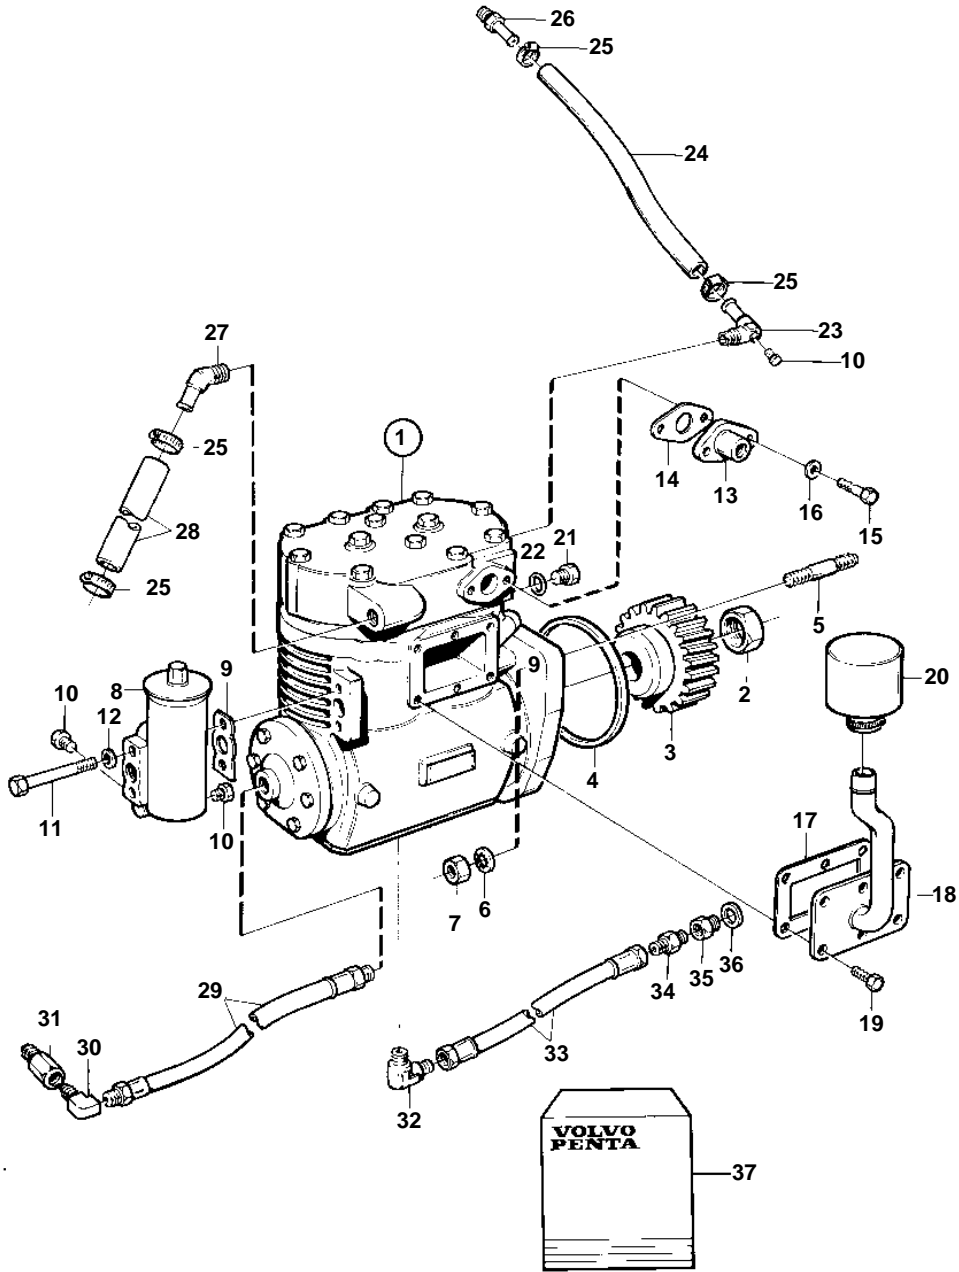

TD121GP-87, TWD1210P, TWD1211P, TAD1230P

15043

TD121GP-87, TWD1210P, TWD1211P, TAD1230P

REF	PART NO.	QTY	DESCRIPTION	SEE SEC.	NOTES
1	1080437	1	Compressor		
	3803136	1	Compressor, exch		Exchange unit
2	1518355	1	• Nut		
3	423087	1	Gear		SN-XXXXXXXXXX/155515
			Bulletin 45-01	45-01-EN	Timing Gears, 71, 100, 121
3	478289	1	Gear		SNXXXXXXXXXX/155516-
			Bulletin 45-01	45-01-EN	Timing Gears, 71, 100, 121
4	975610	1	O-ring		
5	953346	3	Stud		
6	941911	3	Spring washer		
7	955828	3	Nut		
8	1503492	1	Regulator		Replaced by regulator3944253 and 2 ea spacer washer 946048.
9	1626068	1	Gasket		
10	479979	4	Plug		(180759)
11	965218	2	Screw		
12	941907	2	Spring washer		
13	330634	1	Flange		
14	1619957	1	Gasket		
15	955297	2	Screw		
16	941907	2	Spring washer		
17	3028016	1	Gasket		
18	864938	1	Air inlet		
19	965175	6	Screw		
20	8152009	1	Filter		
21	960628	1	Plug		
22	957173	1	Gasket		
23	192531	1	Nipple		
24	941522	X	Hose		L=95mm
25	943472	4	Hose clamp		
26	961653	1	Nipple		
27	942240	1	Elbow nipple		
28	941522	X	Hose		L=360mm
29	1507501	1	Hose		
30	180110	1	Elbow nipple		
31	835980	1	Nipple		
32	944276	1	Nipple		
33	966600	1	Hose		
34	334596	1	Nipple		45°
35	944727	1	Nipple		
36	18818	1	Gasket		
37	3090471	1	Repair kit, air compr.		