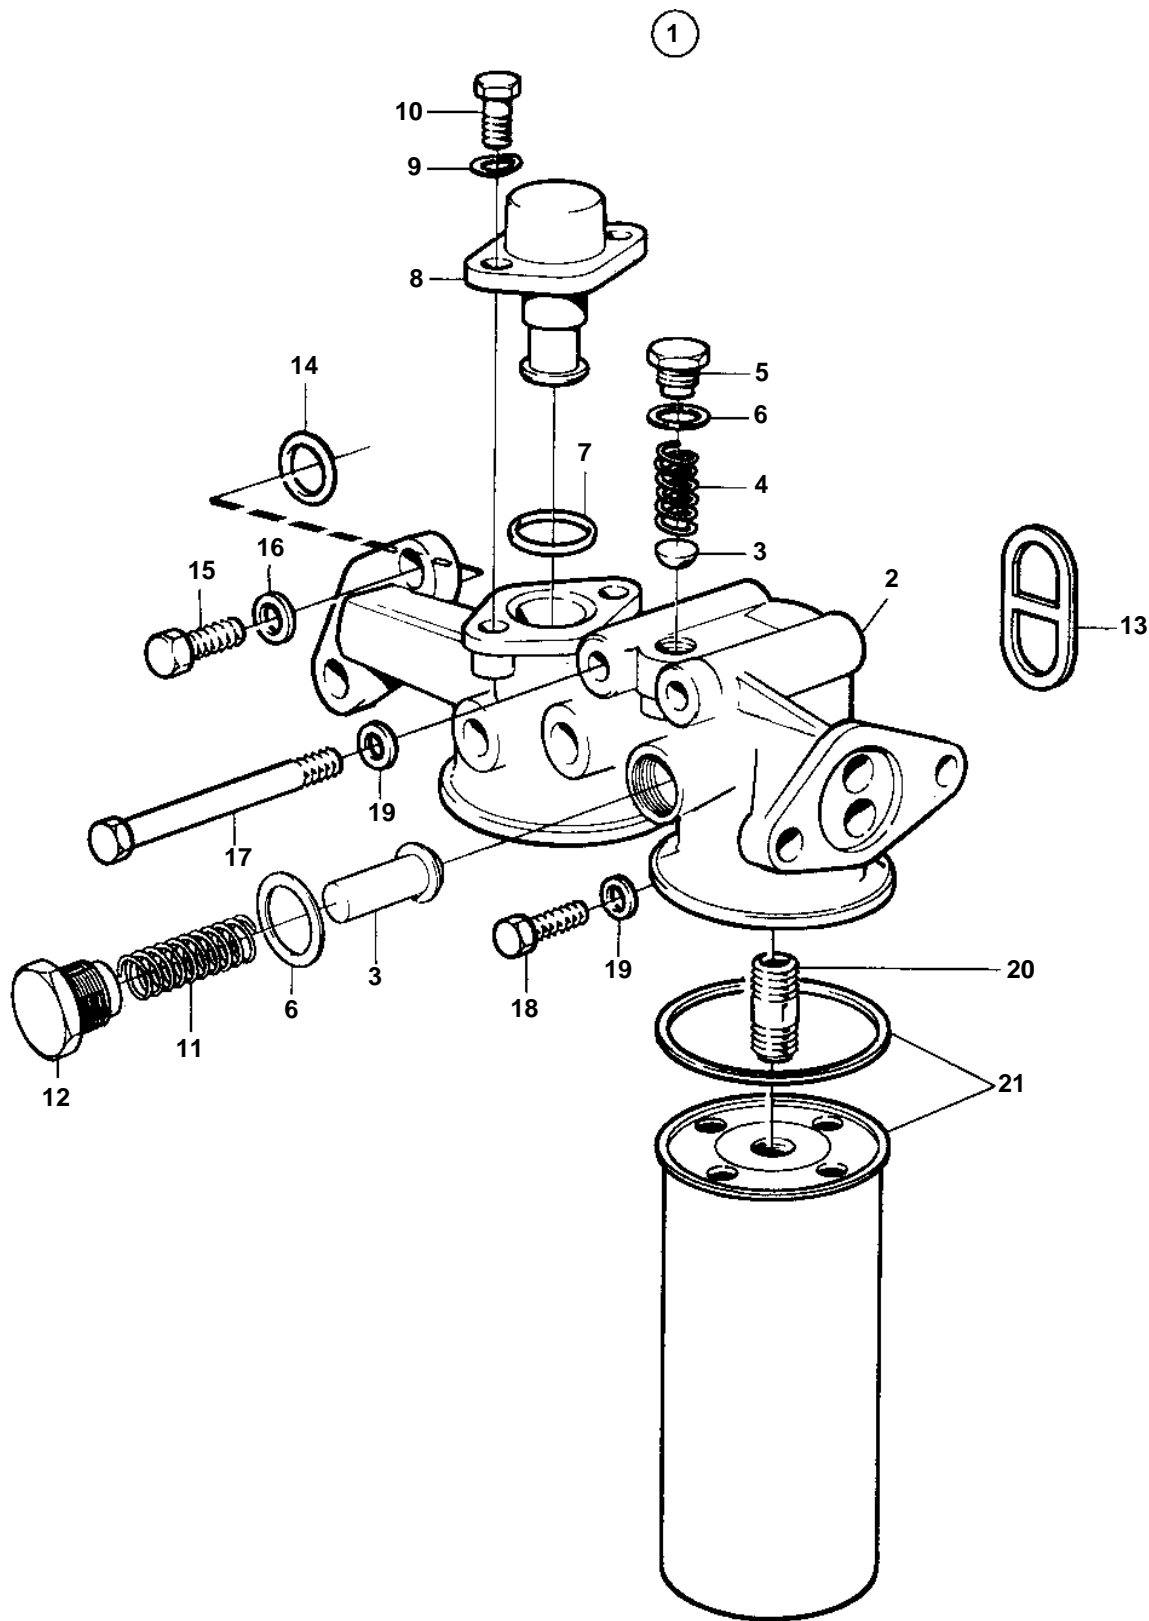

TD121GP-87, TWD1210P, TWD1211P, TAD1230P

10033

TD121GP-87, TWD1210P, TWD1211P, TAD1230P

REF	PART NO.	QTY	DESCRIPTION	NOTES
1	470979	1	Housing	CMPL
2		1	· Housing	
3	471085	2	· Valve	
4	466653	1	· Spring	
5	466624	1	· Plug	
6	957185	2	· Gasket	
7	949659	1	· O-ring	(925065)
8	468838	1	· Valve	
9	941906	2	· Spring washer	
10	940094	2	· Screw	
11	471775	1	· Compression spring	
12		1	· Plug	
13	469486	1	Gasket	
14	949659	1	O-ring	
15	955525	2	Screw	
16	941907	2	Spring washer	
17	942529	2	Screw	
18	940115	2	Screw	
19	942336	4	Spring washer	
20	466623	2	Nipple	
21	466634	2	Oil filter	