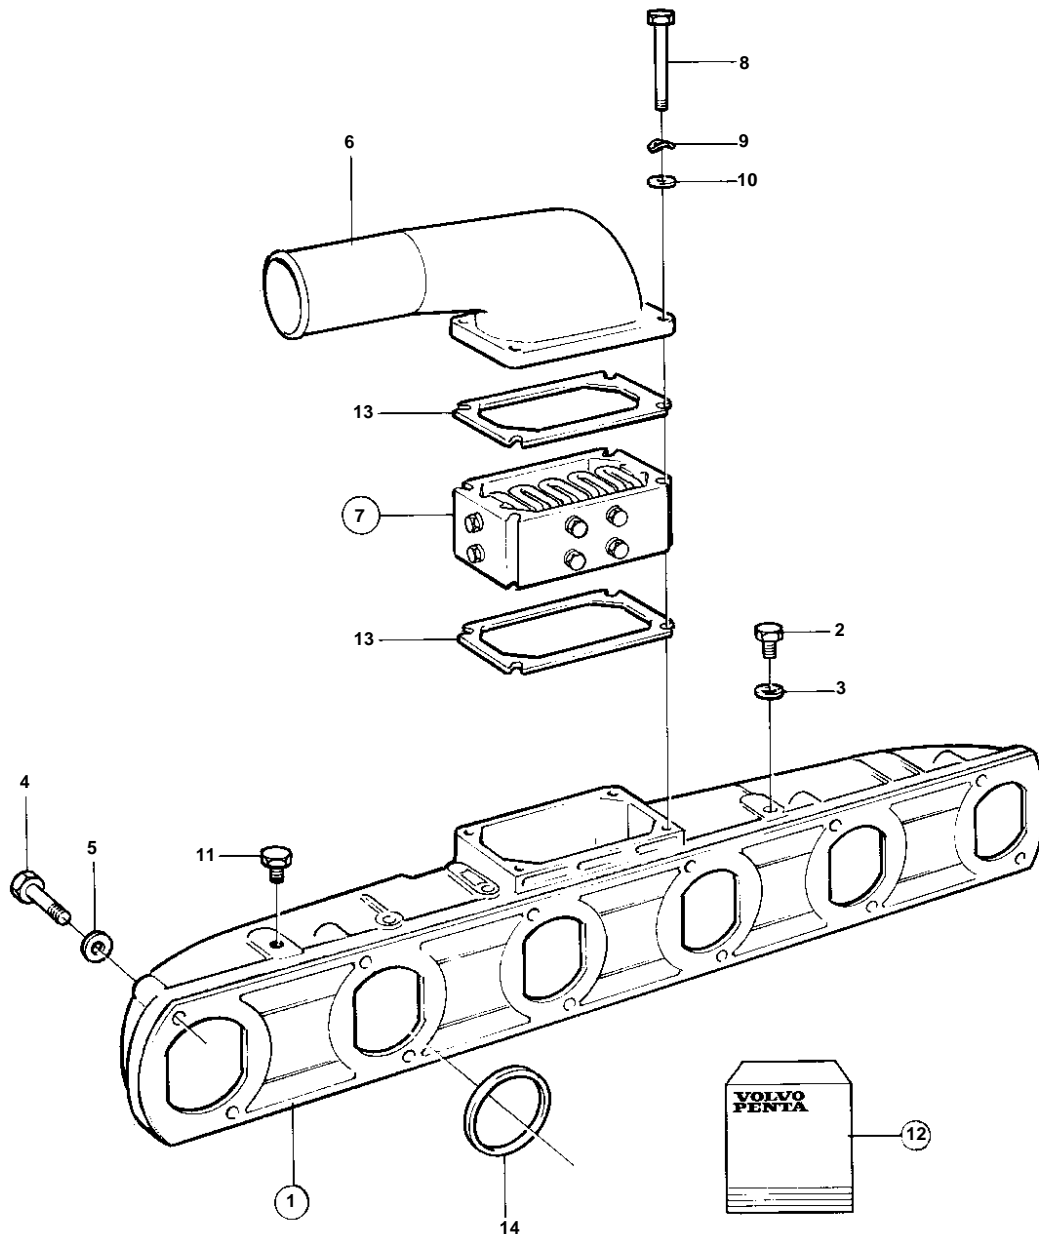

TAD1230P

15287

TAD1230P

REF	PART NO.	QTY	DESCRIPTION	SEE SEC.	NOTES
1	479667	1	Inlet pipe		(478331)
2	960631	1	Plug		M16x12mm
	940113	1	Screw		5/16UNCx13mm
3	11996	1	Gasket		FOR 960631
	957171	1	Gasket		FOR 940113
4	955527	6	Screw		L=140mm
	955530	3	Screw		L=57mm
	959793	1	Screw		L=83mm
	959795	2	Screw		L=140mm
5	955894	12	Washer		
6	865070	1	Connection pipe		
7	471867	1	Starter element		
				608	
8	955532	4	Screw		
9	941907	4	Spring washer		
10	955894	4	Washer		
11	180759	1	Plug		(479979)
12	876956	1	Gasket kit, induction manifold		(876404) SEE GROUP 99
13	424618	2	• Gasket		
14	469830	6	• Rubber ring		