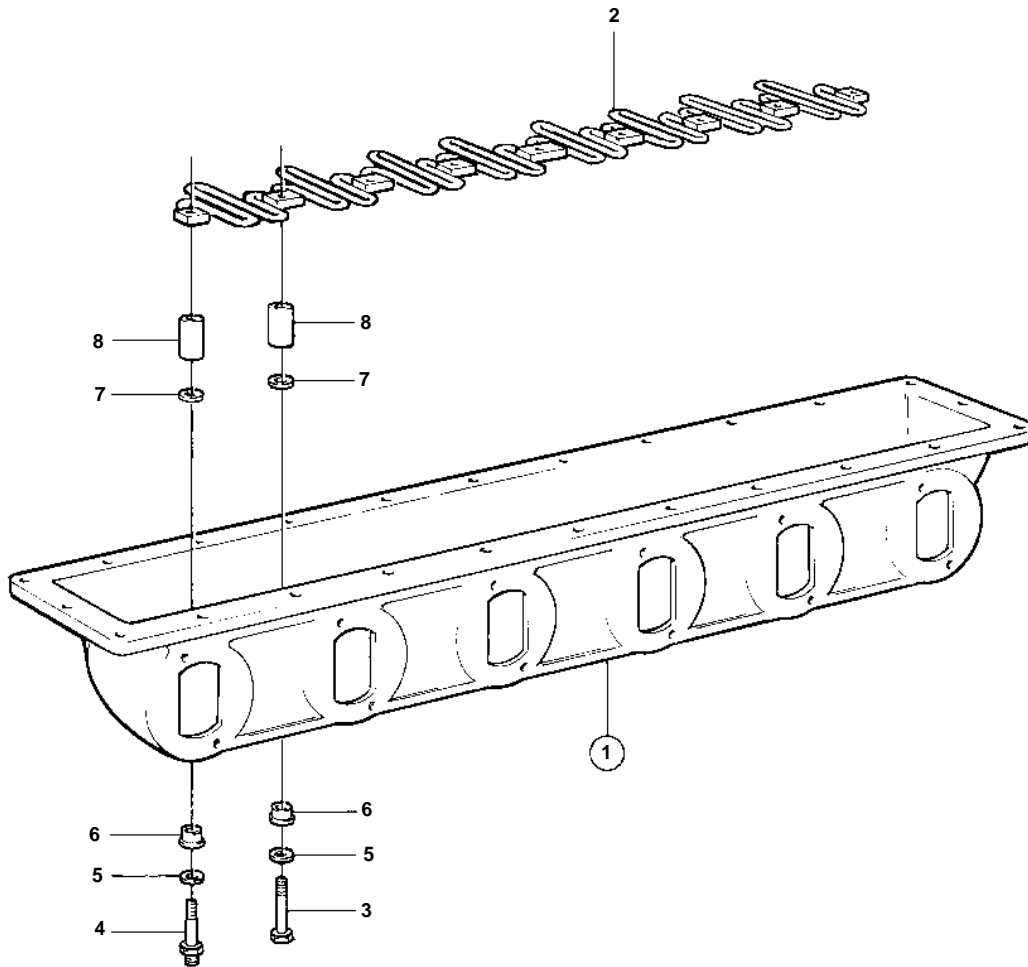

TWD1210P, TWD1211P

15893

TWD1210P, TWD1211P

REF	PART NO.	QTY	DESCRIPTION
1	847692	1	Inlet pipe
2	469807	1	• Wire element
3	955303	7	• Screw
4	469989	2	• Screw
5	192288	9	• Washer
6	468511	9	• Bushing
7	945244	9	• Washer
8	469909	9	• Sleeve