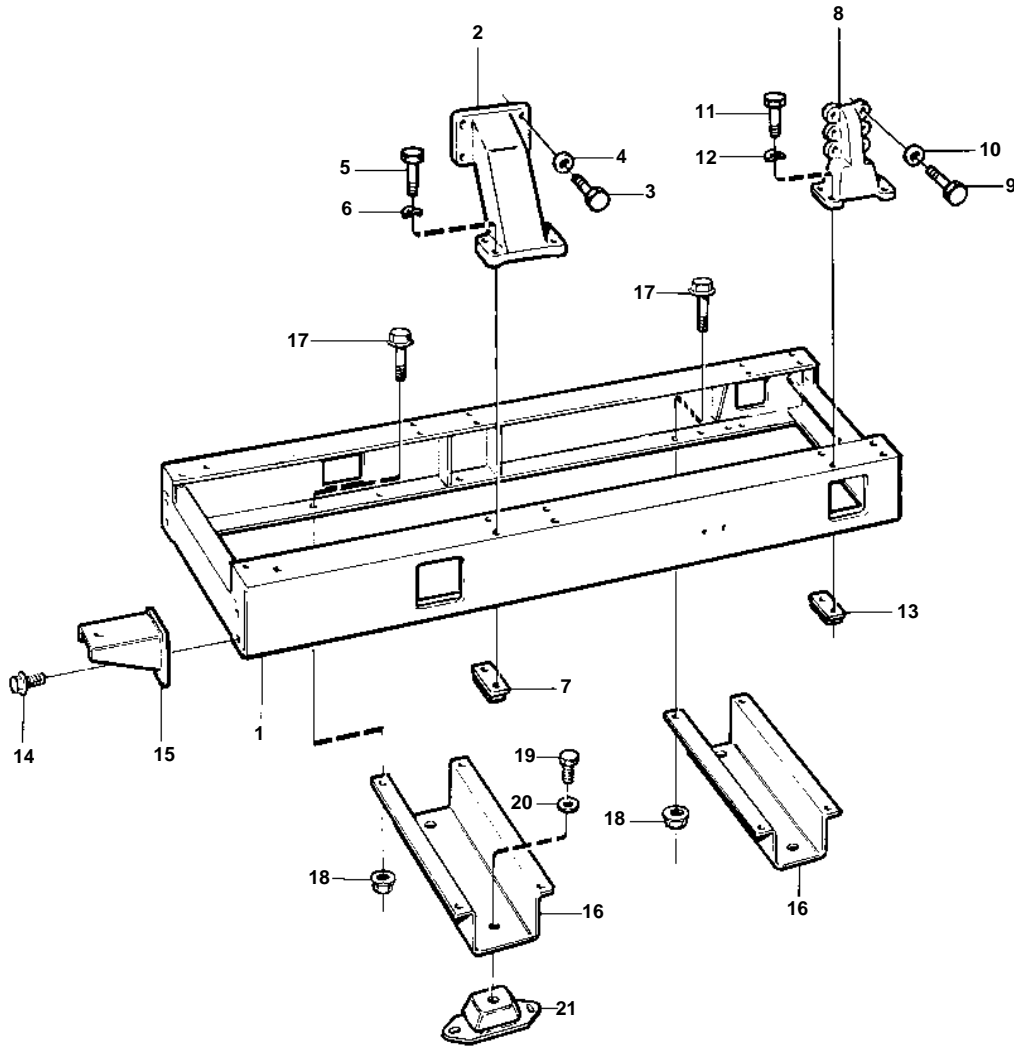

TD121GP-87, TWD1210P, TWD1211P

15837

TD121GP-87, TWD1210P, TWD1211P

REF	PART NO.	QTY	DESCRIPTION	NOTES
1		1	Frame	
2	823534	2	Bracket	
3	955580	8	Screw	
4	941911	8	Spring washer	
5	970976	8	Screw	
6	940280	8	Spring washer	
7	845883	4	Plate	
8	843070	2	Bracket	
9	955561	12	Screw	
10	940280	12	Spring washer	
11	970972	8	Screw	
12	940280	8	Spring washer	
13	845905	4	Nut plate	
14	946817	4	Screw	
15	848825	2	Bracket	
16		2	Rail	
17	946329	8	Flange screw	(973083)
18	971095	8	Nut	
19	961305	4	Screw	
20		4	Washer	
21	862073	4	Rubber element	