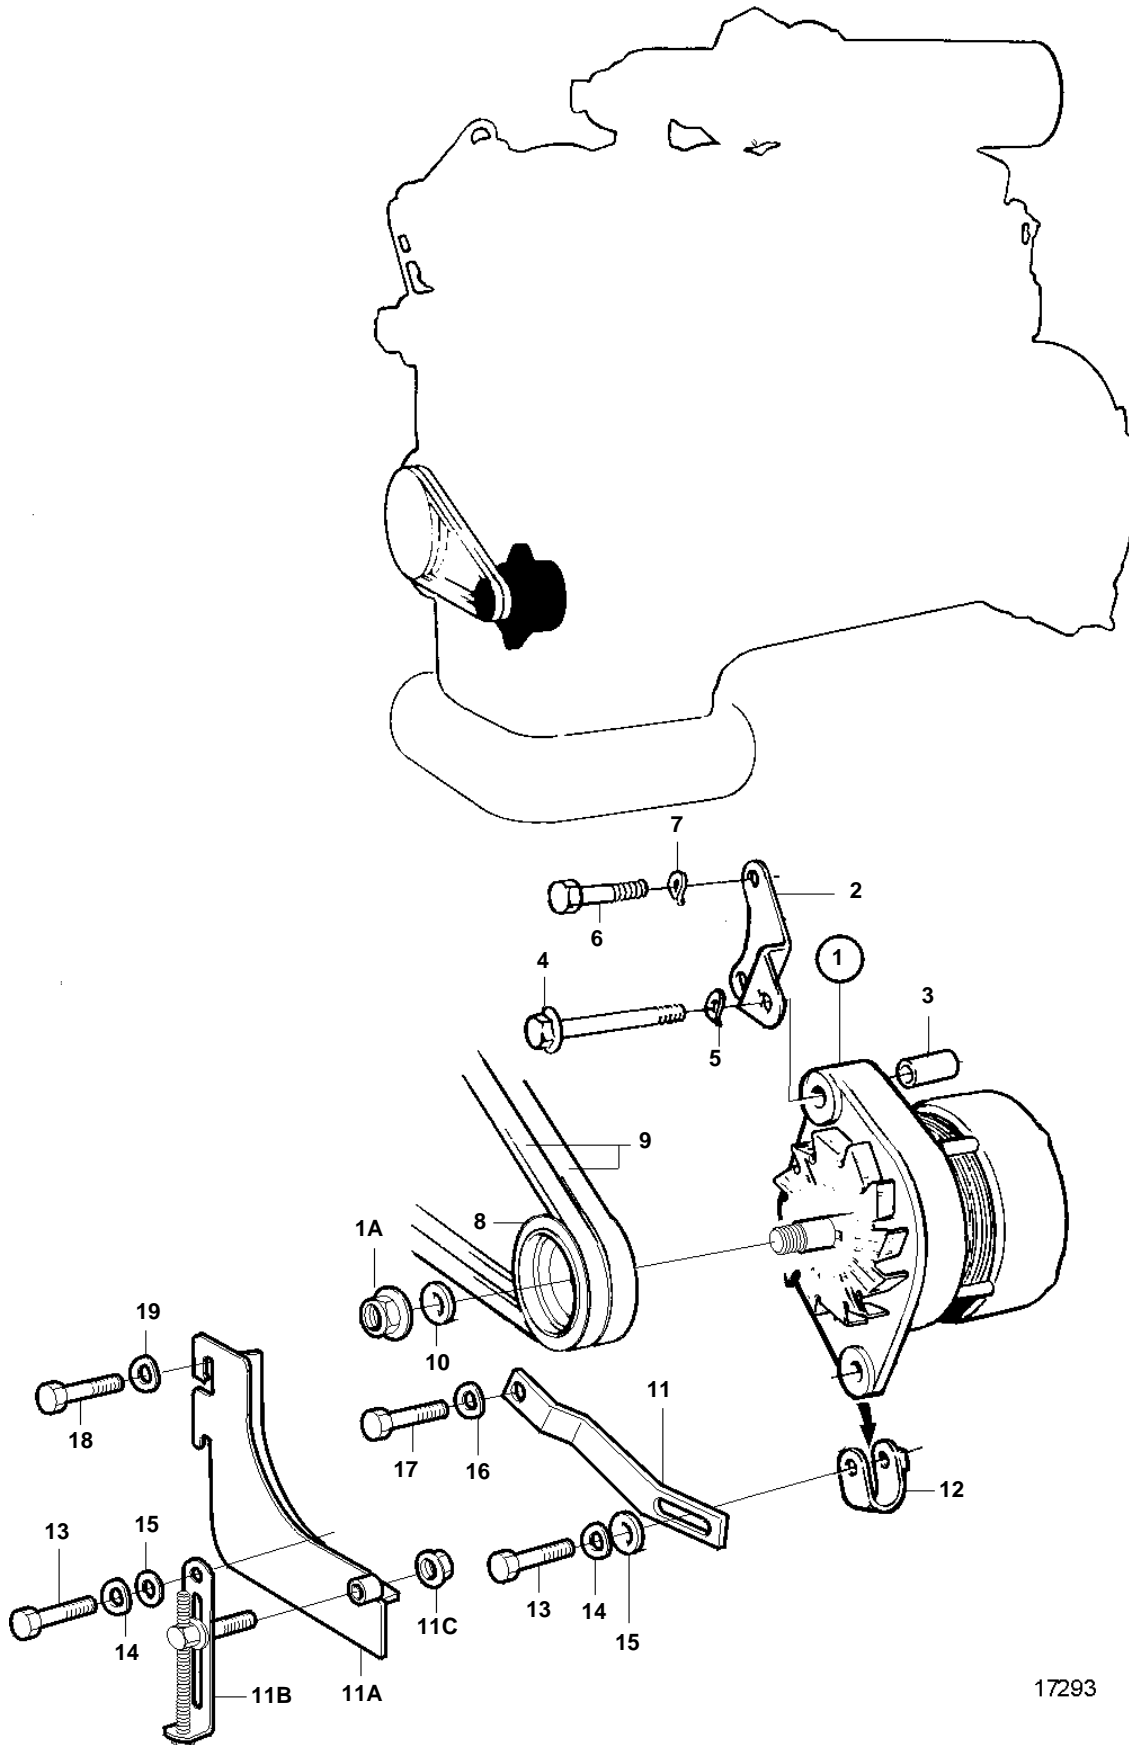

TWD1210P, TWD1211P, TAD1230P

17293

TWD1210P, TWD1211P, TAD1230P

REF	PART NO.	QTY	DESCRIPTION	SEE SEC.	NOTES
1	872021	1	Alternator		28V 60A, REPL BY 873757
				127	
	873757	1	Alternator		28V 60A
			Comps. not spec.		
	1089862	1	Alternator		28V 80A
	3803394	1	Alternator,exch		Exchange unit
				1719	
1A		1	Nut		Included in alternator.
2	1082911	1	Support plate		
4	971005	1	Screw		
5	941911	1	Spring washer		
6	940162	2	Screw		
7	942336	2	Spring washer		
8	822573	1	Pulley		
9	978556	1	V-belt kit		FOR 872021
	976492	1	V-belt kit		FOR 1089862
10	955900	1	Washer		FOR 1089862
11	864443	1	Tensioner		Replaced by bracket 3827729, tensioner 1676586 and nut 971095.
11A	3827729	1	Bracket		
11B	1676586	1	Tensioner		
11C	971095	1	Nut		
12	466734	1	Tensioning eyelet		FOR 872021
	466735	1	Tensioning eyelet		FOR 1089862
13	955299	1	Screw		
14	941907	1	Spring washer		
15	191172	1	Washer		
16	942336	1	Spring washer		
17	955542	1	Screw		
18		1	Bolt		SEE GROUP 21
19		1	Washer		SEE GROUP 21