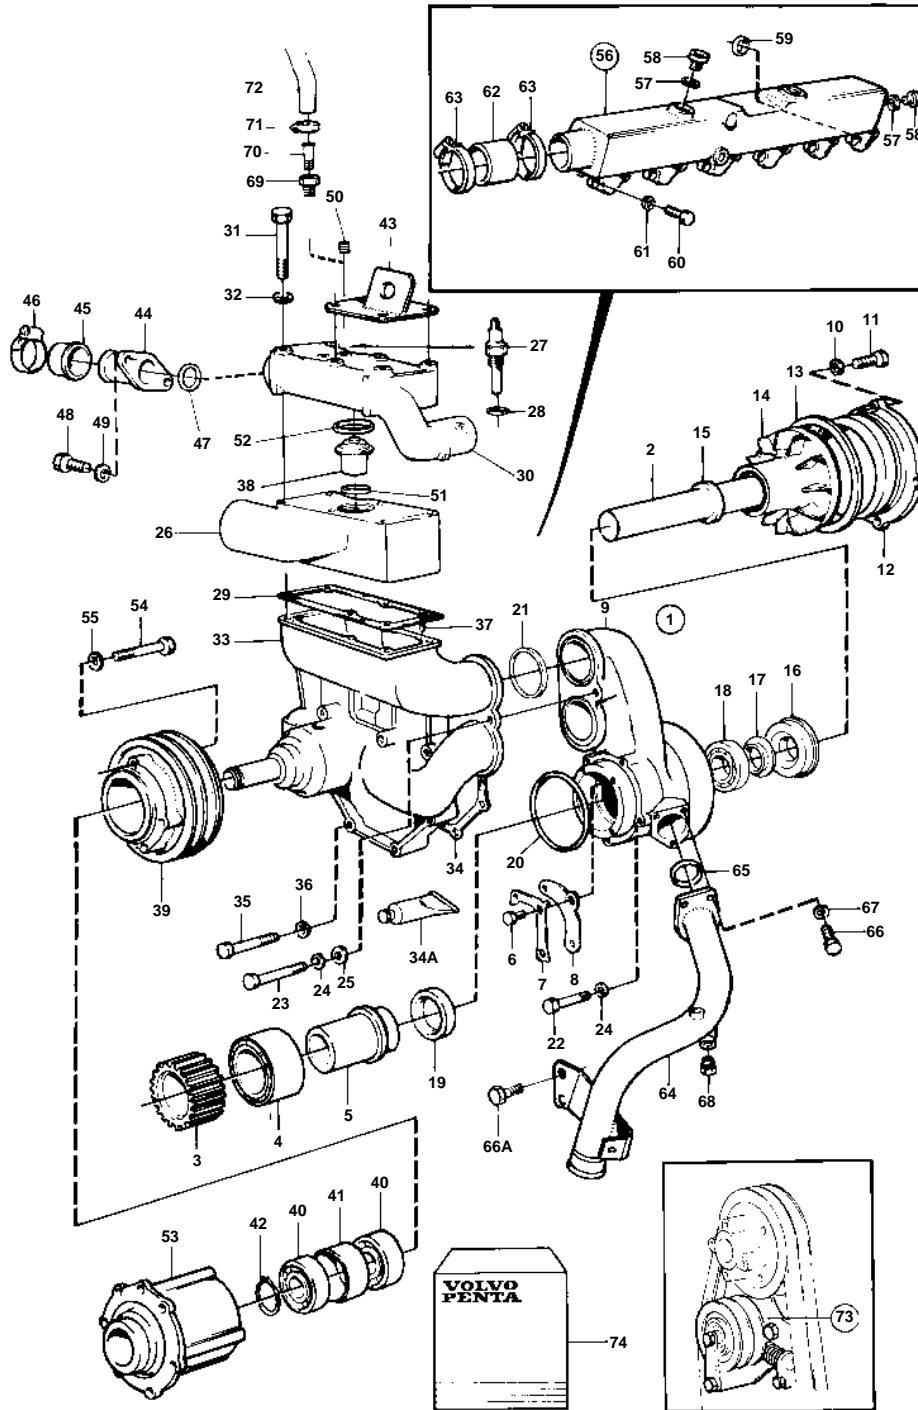

TD121GP-87

15448

TD121GP-87

REF	PART NO.	QTY	DESCRIPTION	SEE SEC.	NOTES
1	1545261	1	Water pump		SN-2120214925 REPLACED BY 1675945
2	468249	1	· Shaft		
3	470265	1	· · Gear		
			· · Bulletin 45-01	45-01-EN	Timing Gears, 71, 100, 121
4	181286	1	· · Ball bearing		
5	468247	1	· · Pin		
6	940100	3	Screw		
7	1545359	1	Lock washer		
8	1545358	2	Lock washer		
9		1	Housing	NS	
10	941906	4	Spring washer		
11	955513	4	Screw		
12	469418	1	Cover		
13	925262	1	O-ring		
14	468244	1	Impeller		Replaced by impeller 8121826 and sealing ring 1676432.
15	421306	1	Wear ring		
16	1545283	1	Sealing ring		
17	70913	1	Deflector		
18	1660609	1	Ball bearing		
19	958811	1	Sealing ring		
20	925257	1	O-ring		
21	1664473	2	O-ring		
22	955542	4	Screw		
23	955535	1	Screw		
24	942336	5	Spring washer		
25	940097	1	Washer		
26	470396	1	Thermostat housing		
27		1	Temperature sensor		SE GROUP 30
28		1	Gasket		SE GROUP 30
29	423352	1	Gasket		
30	862338	1	Thermostat housing		
31	959798	6	Screw		
32	940097	2	Washer		
33	468635	1	Lower section		
34	423351	1	Gasket		If gasket has been used, gasket should be used again.
34A	1161231	X	Sealant		
35	955535	5	Screw		L=32mm
	955541	2	Screw		L=76mm
36	942336	7	Spring washer		
37	951973	2	Grooved pin		
38	8149186	1	Thermostat		86°C
39	468445	1	Pulley		
40		2	Ball bearing		Replaced by repair kit 876613, which contains 2 ea ball bearings, spacer sleeve and circlip.
41		1	Spacer sleeve		Replaced by repair kit 876613, which contains 2 ea ball bearings, spacer sleeve and circlip.
42		1	Lock ring		Replaced by repair kit 876613, which contains 2 ea ball bearings, spacer sleeve and circlip.
43	475888	1	Anchorage		
44	845435	1	Connection pipe		
45	845422	1	Cap		
46	943475	1	Hose clamp		
47	949658	1	O-ring		
48	940135	2	Screw		
49	941907	2	Spring washer		
50	479977	2	Plug		
51	1544710	1	Sealing ring		
52	1544410	1	Sealing ring		
53	476976	1	Hub		
54	955536	4	Screw		
55	942336	4	Spring washer		
56	479601	1	Water pipe		(847512)