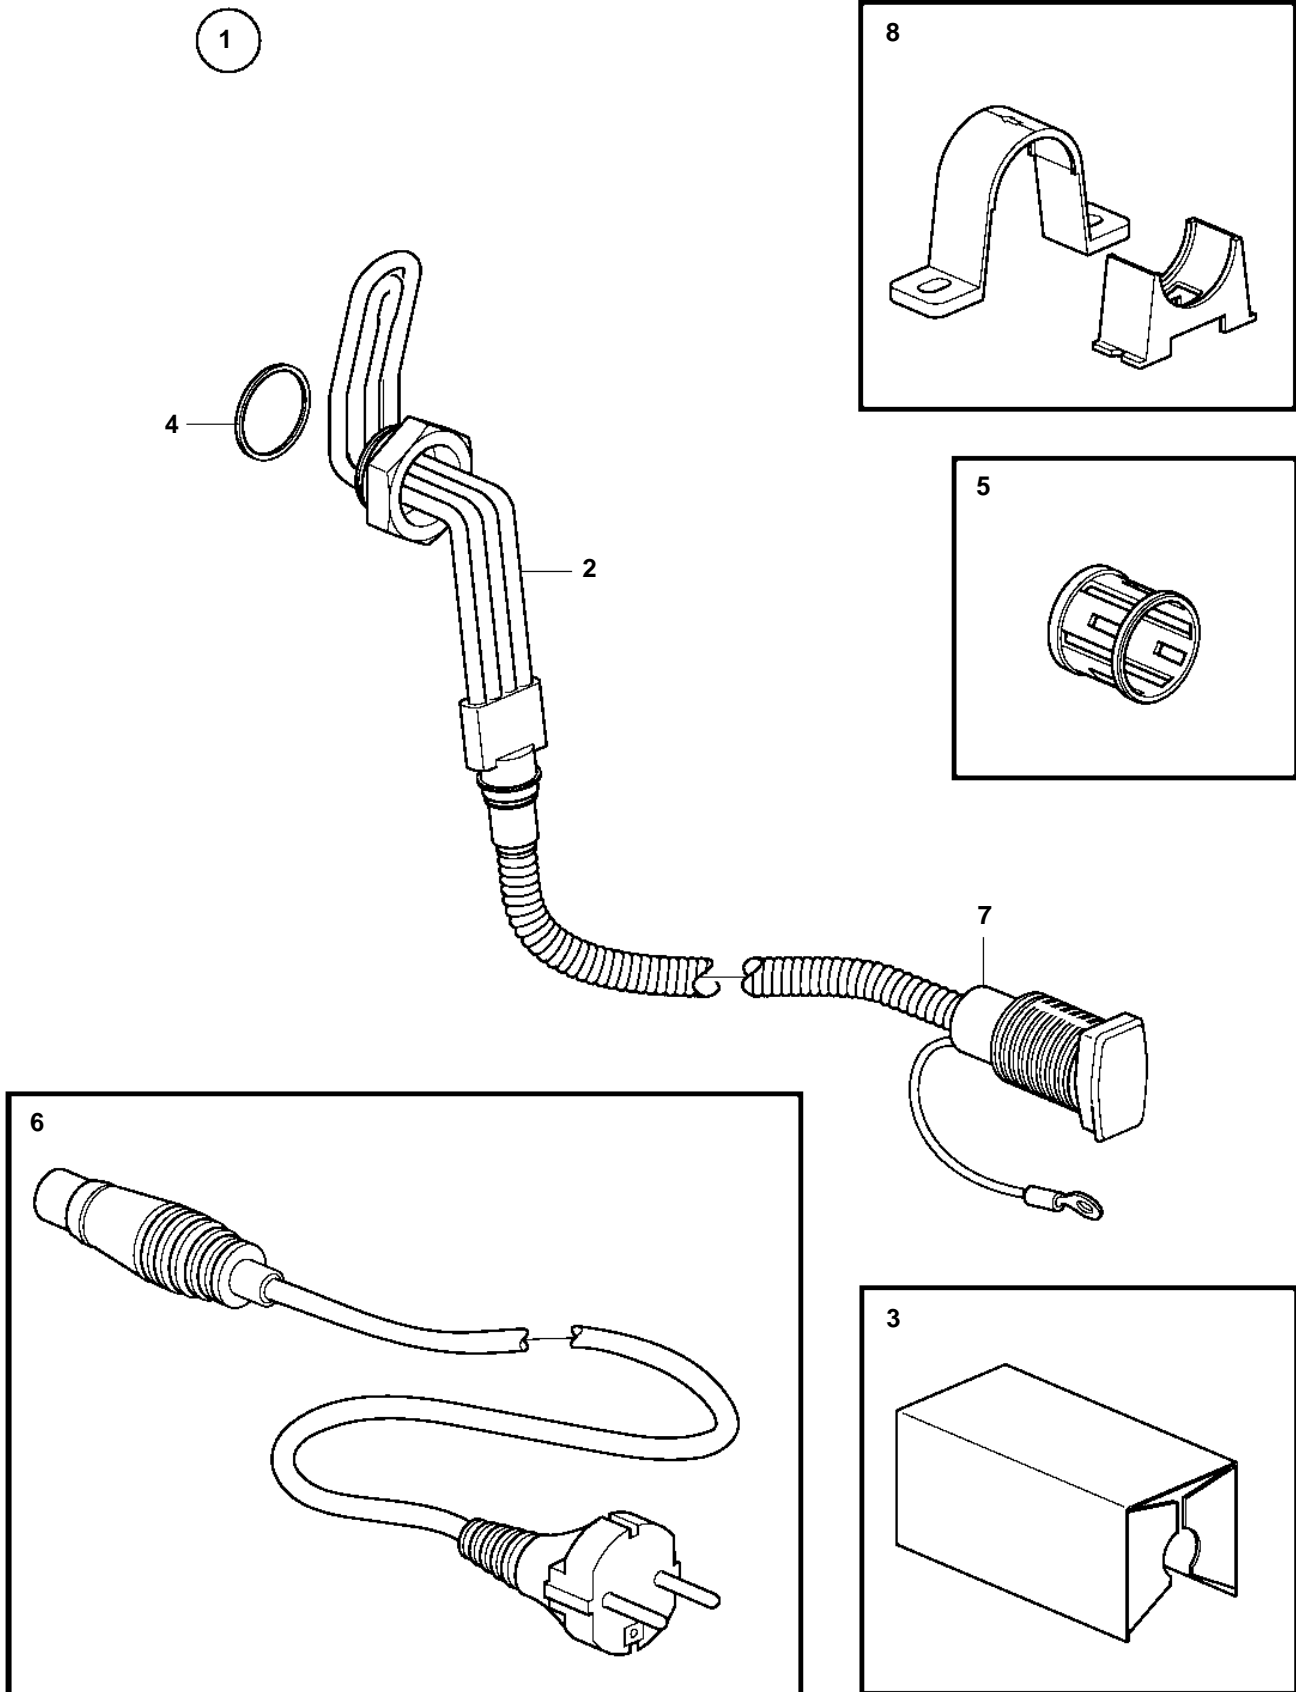

TWD1210V, TWD1211V, TAD1230V, TWD1230VE, TWD1231VE

TWD1210V, TWD1211V, TAD1230V, TWD1230VE, TWD1231VE

REF	PART NO.	QTY	DESCRIPTION	NOTES
1	888447	1	Engine heater	(1622520)
2	1622521	1	· Radiator	
3	1622523	1	· Heat shield	
4	469328	1	· Gasket	
5	20491032	1	· Expander	
6	3986351	1	· Extension cable	L=5000mm
7	3589627	1	· Cable	L=1500mm
8	1079218	1	Retainer	