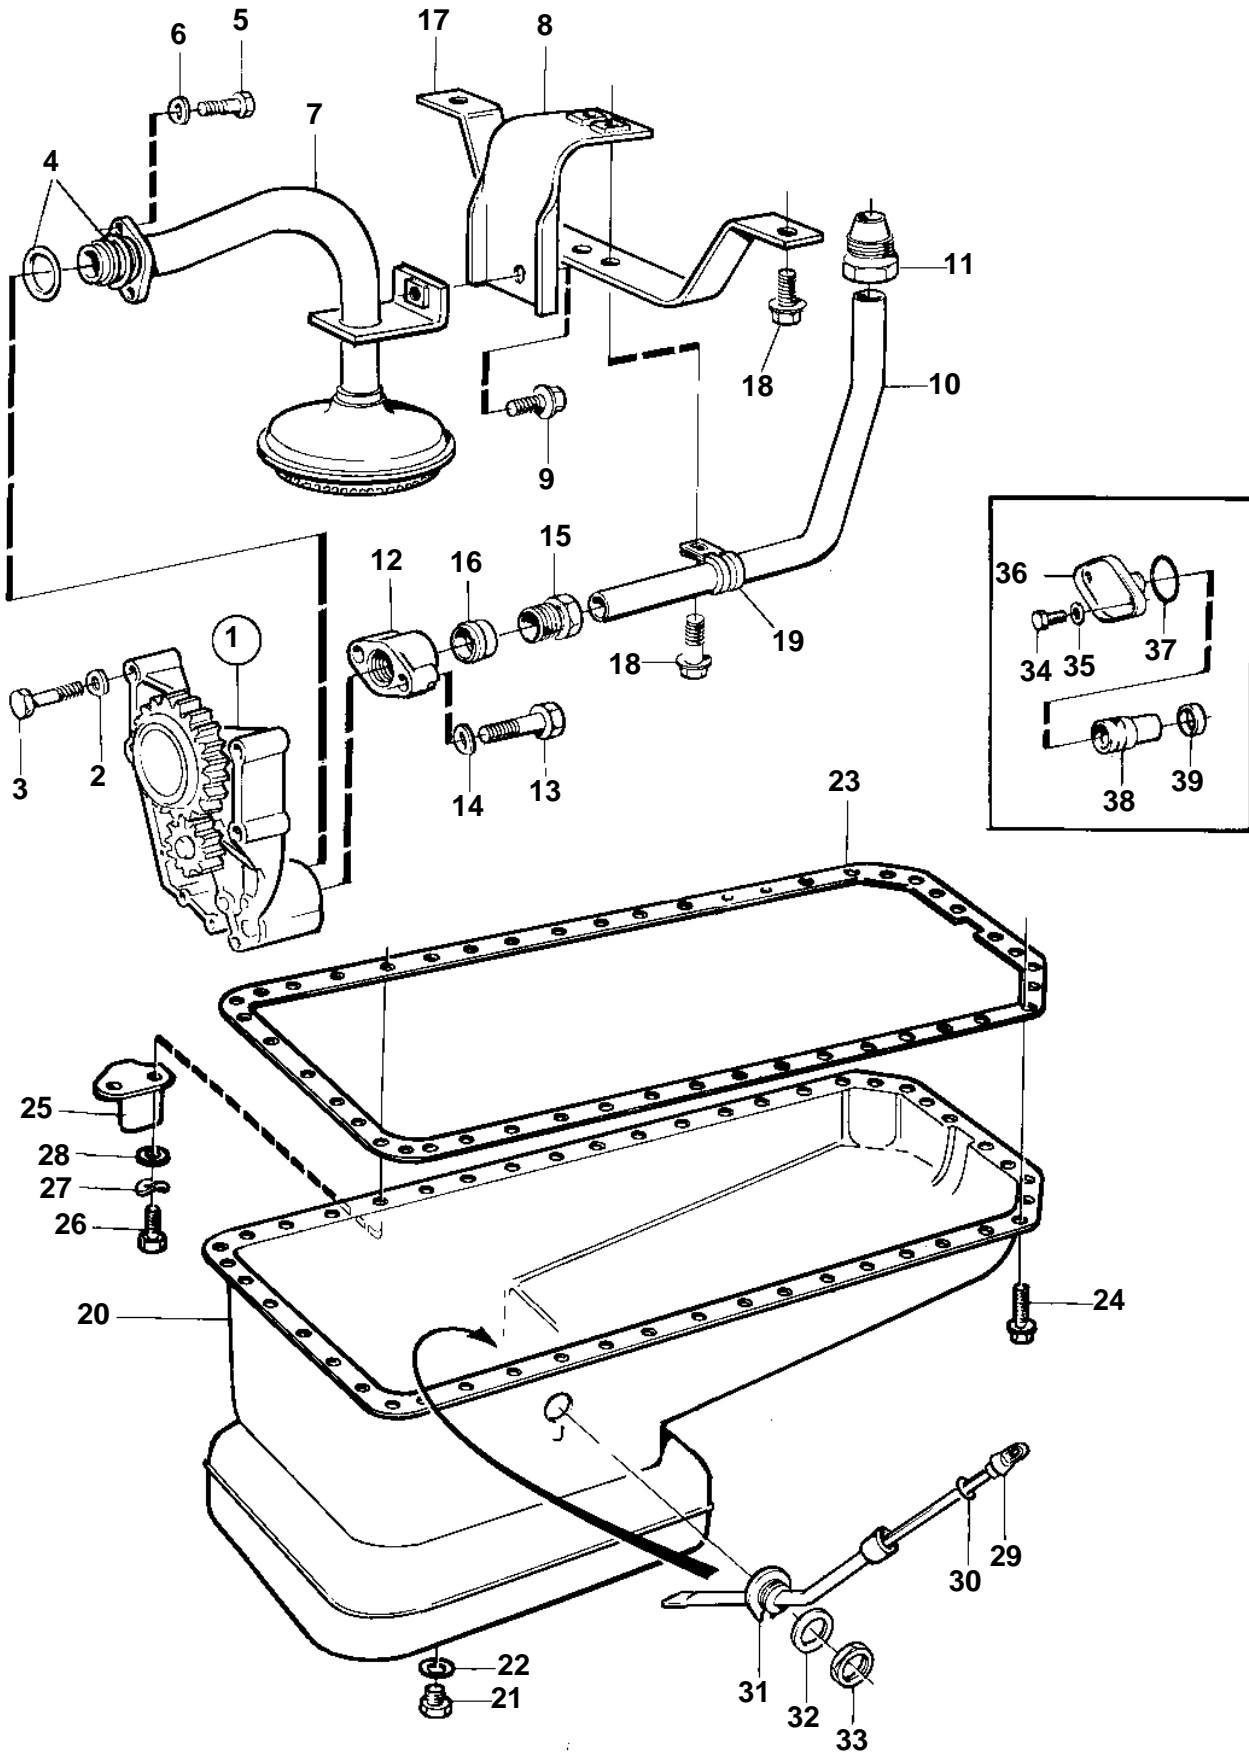

TD1210G, TWD1210G, TWD1211G, TAD1230G

16429

TD1210G, TWD1210G, TWD1211G, TAD1230G

REF	PART NO.	QTY	DESCRIPTION	SEE SEC.	NOTES
1	470343	1	Oil pump		REPLACED BY 478285
				1736	
	478285	1	Oil pump		REPLACED BY 478649
				1736	
	478649	1	Oil pump		
				752	
2	942336	4	Spring washer		
3	955538	4	Screw		
4	470383	2	Sealing ring		SN-2120226439
5	955533	2	Screw		SN-2120226439
6	941907	2	Spring washer		
7	470379	1	Strainer		SN-2120226439
8	470385	1	Bracket		SN-2120226439
9	942402	1	Flange screw		SN-2120226439
10	470375	1	Pipe		
11	466908	1	Fitting		
12	470376	1	Intermediate section		SN-2120226439
13	959794	2	Screw		SN-2120226439
14	941907	2	Spring washer		
15	470377	1	Fitting		SN-2120226439
16	956973	1	Ferrule		SN-2120226439
17	470918	1	Bracket		
18	942402	4	Flange screw		
19	1545432	1	Clamp		
20	862008	1	Oil pan		
21	949175	1	Magnetic plug		
22	18813	1	Gasket		
23	478505	1	Gasket		
24	942402	41	Flange screw		
25	468653	1	Bracket		
26	955525	2	Screw		
27	941907	2	Spring washer		
28	976944	2	Washer		(966674)
29	862012	1	Oil dipstick		SN-2120226439
30	925054	1	• O-ring		
31	3839160	1	Pipe		SN-2120226439
32	468947	1	Sealing ring		
33	468948	1	Nut		
34	940100	2	Screw		
35	949607	2	Spring washer		
36	471752	1	Cover		
37	949658	1	O-ring		
38	471707	1	Reducing valve		
39	469846	1	Sealing ring		