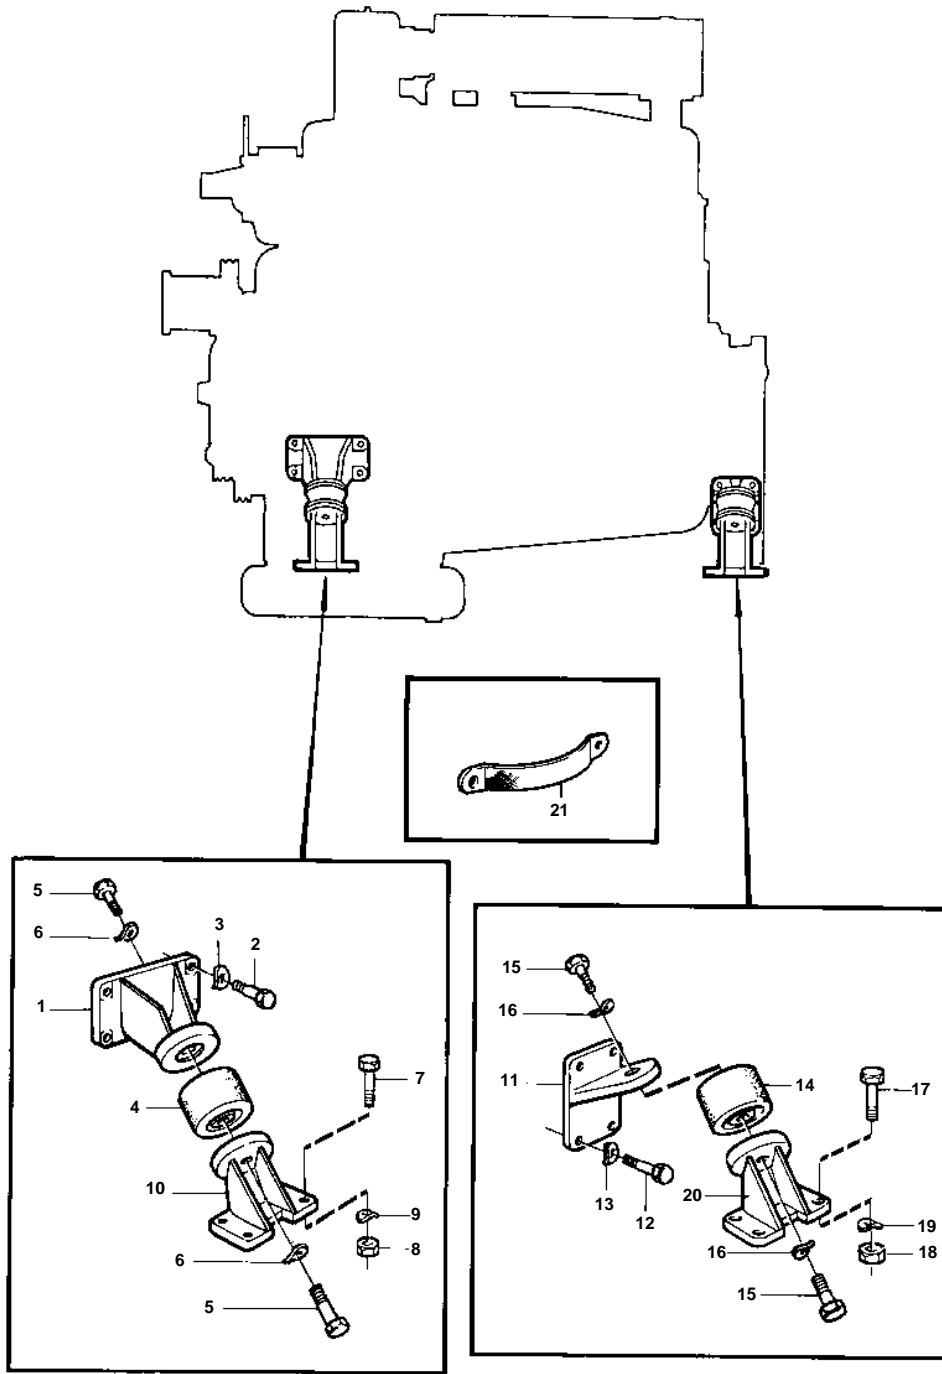

TD1210G, TWD1210G, TWD1211G

11761

TD1210G, TWD1210G, TWD1211G

REF	PART NO.	QTY	DESCRIPTION	NOTES
1	820745	2	Bracket	
2	955578	8	Screw	
3	941911	8	Spring washer	
4	899734	2	Rubber cushion	
5	970968	4	Screw	
6	940280	4	Spring washer	
7	955562	8	Screw	
8	940176	8	Nut	
9	940280	8	Spring washer	
10	820822	2	Bracket	H=297mm
	820744	2	Bracket	H=262mm
11	820742	2	Bracket	
12	955561	8	Screw	
13	940280	8	Spring washer	
14	899734	2	Rubber cushion	
15	970968	4	Screw	
16	940280	4	Spring washer	
17	955562	8	Screw	
18	940176	8	Nut	
19	940280	8	Spring washer	
20	820822	2	Bracket	H=297mm
	820744	2	Bracket	H=262mm
21	948881	1	Ground cable	(11411)