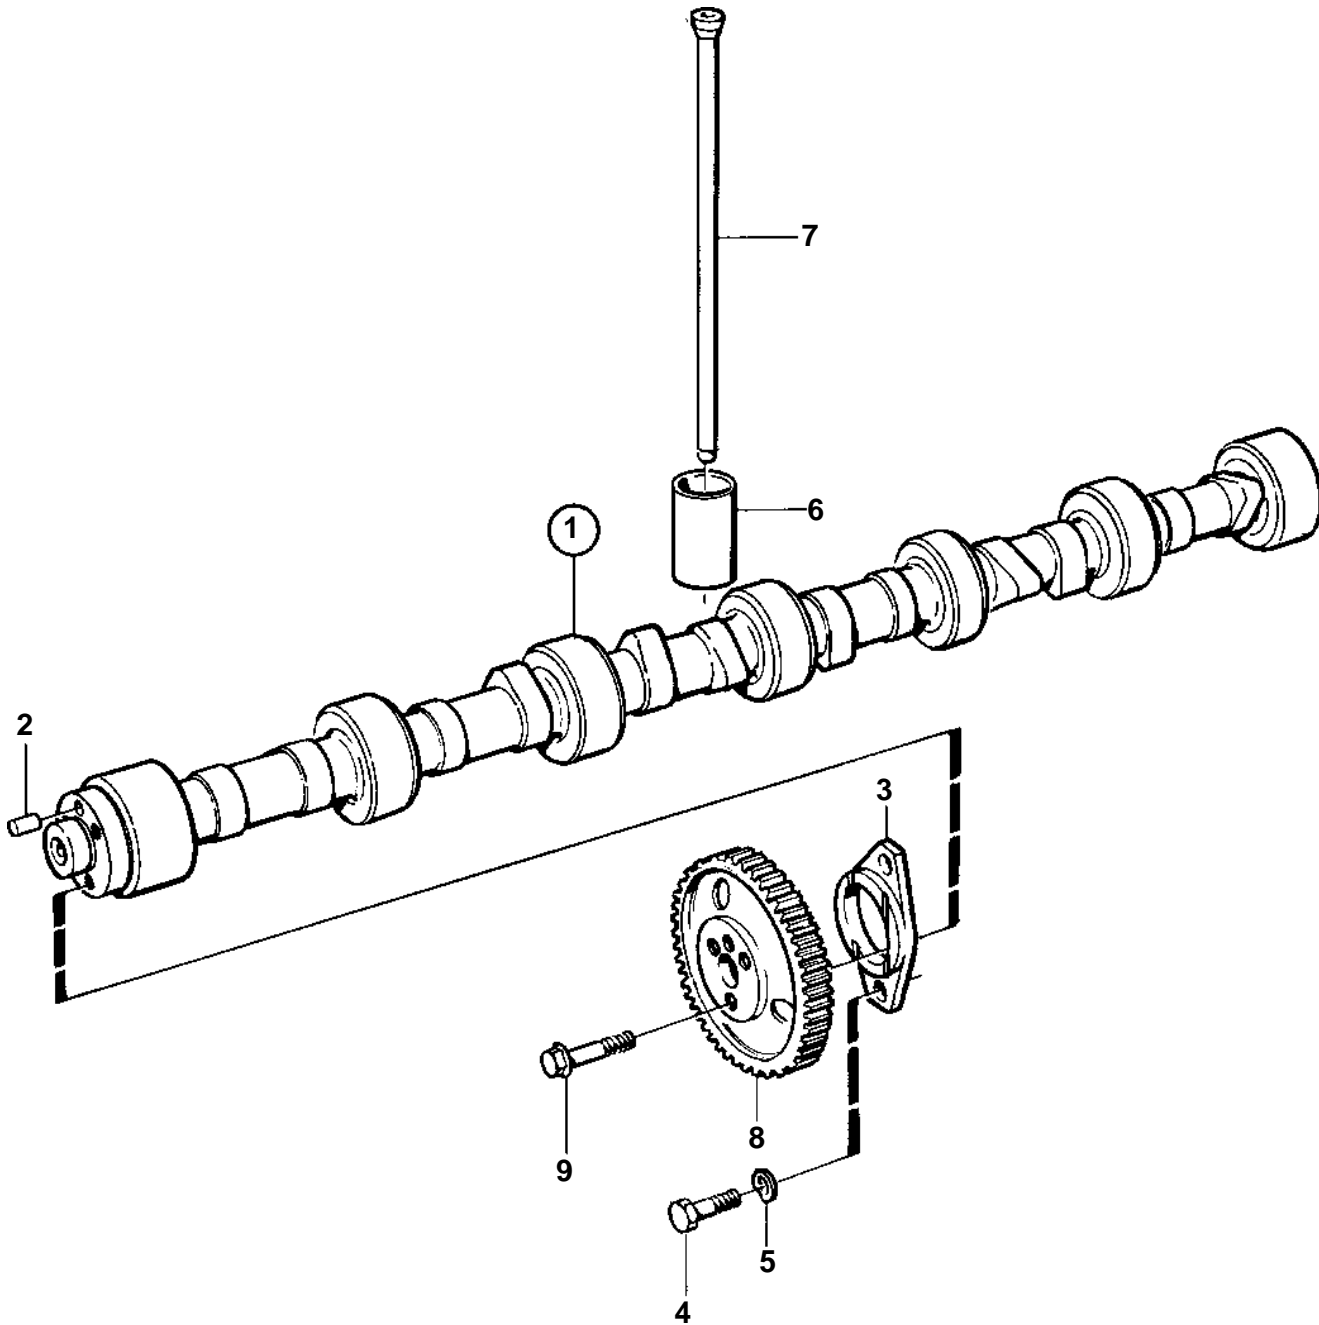

TD1210G, TWD1210G, TWD1211G, TAD1230G, TAD1231GE, TAD1232GE

15012

TD1210G, TWD1210G, TWD1211G, TAD1230G, TAD1231GE, TAD1232GE

REF	PART NO.	QTY	DESCRIPTION	SEE SEC.	NOTES
1	8193727	1	Camshaft		(478750)
2		1	• Pin		
3	465789	1	Flange		
4	940115	2	Screw		
5	942336	2	Spring washer		
6	479863	12	Lifter		(471031)
7	423021	12	Push rod		(8121478)
8	478297	1	Gear, nitrocarburized		
			Bulletin 45-01	45-01-EN	Timing Gears, 71, 100, 121
9	471555	3	Screw		