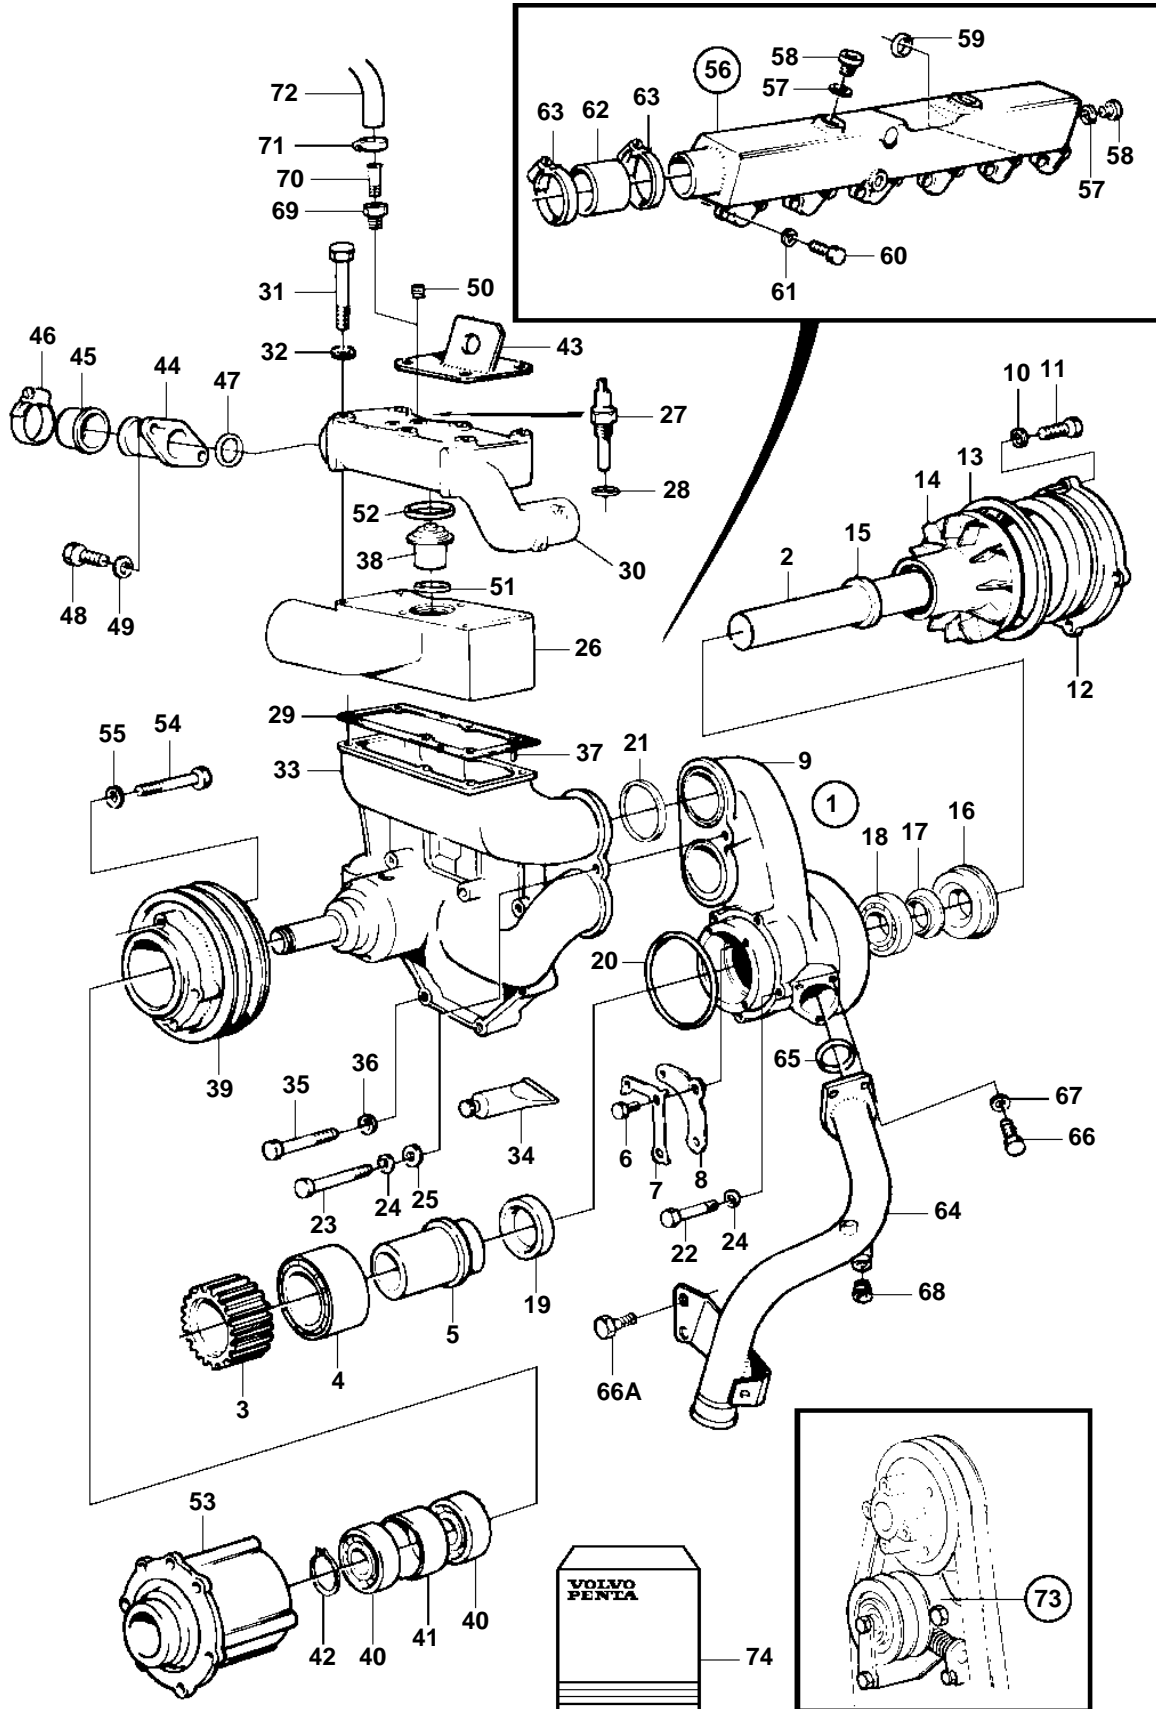

TD1210G, TWD1210G, TWD1211G

TD1210G, TWD1210G, TWD1211G

REF	PART NO.	QTY	DESCRIPTION	SEE SEC.	NOTES
1	1545261	1	Water pump		SN-2120214925 REPL BY 20431484
	20431484	1	Circulation pump		
	3803537	1	Circ. pump, exch		Exchange unit
2	468249	1	• Shaft		
3	470265	1	• Gear		
			• Bulletin 45-01	45-01-EN	Timing Gears, 71, 100, 121
4	181286	1	• Ball bearing		
5	468247	1	• Pin		
6	940100	3	• Screw		
7	1545359	1	• Lock washer		
8	1545358	2	• Lock washer		
9		1	• Housing		
10	941906	4	• Spring washer		
11	955513	4	• Screw		
12	469418	1	• Cover		
13	925262	1	• O-ring		
14	468244	1	• Impeller		REPL BY 8121826+1676432. Replaced by impeller 8121826 and sealing ring 1676432.
	8121826	1	• Impeller		
15	421306	1	• Wear ring		
16	1545283	1	• Sealing ring		FOR 468244
	1676432	1	• Sealing ring		FOR 8121826
17	70913	1	• Deflector		
18	1660609	1	• Ball bearing		
19	958811	1	Sealing ring		
20	925257	1	O-ring		
21	1664473	2	O-ring		
22	955542	4	Screw		
23	955535	1	Screw		
24	942336	5	Spring washer		
25	940097	1	Washer		
26	470396	1	Thermostat housing		
27		1	Temperature sensor		SE GROUP 30
28		1	Gasket		SE GROUP 30
29	423352	1	Gasket		
30	862338	1	Thermostat housing		
31	959798	6	Screw		
32	940097	2	Washer		
33	468635	1	Lower section		
34	1161231	X	Sealant		
35	955535	5	Screw		L=32mm
	955541	2	Screw		L=76mm
36	942336	7	Spring washer		
37	951973	2	Grooved pin		
38	3839110	1	Thermostat		75°C
	8149186	1	Thermostat		86°C
39	468445	1	Pulley		
	863036	1	Pulley		
40		2	Ball bearing		Replaced by repair kit 876613, which contains 2 ea ball bearings, spacer sleeve and circlip.
41		1	Spacer sleeve		Replaced by repair kit 876613, which contains 2 ea ball bearings, spacer sleeve and circlip.
42		1	Lock ring		Replaced by repair kit 876613, which contains 2 ea ball bearings, spacer sleeve and circlip.
43	475888	1	Anchorage		
44	845435	1	Connection pipe		
45	845422	1	Cap		
46	943475	1	Hose clamp		
47	949658	1	O-ring		
48	940135	2	Screw		
49	941907	2	Spring washer		
50	479977	2	Plug		(952077)