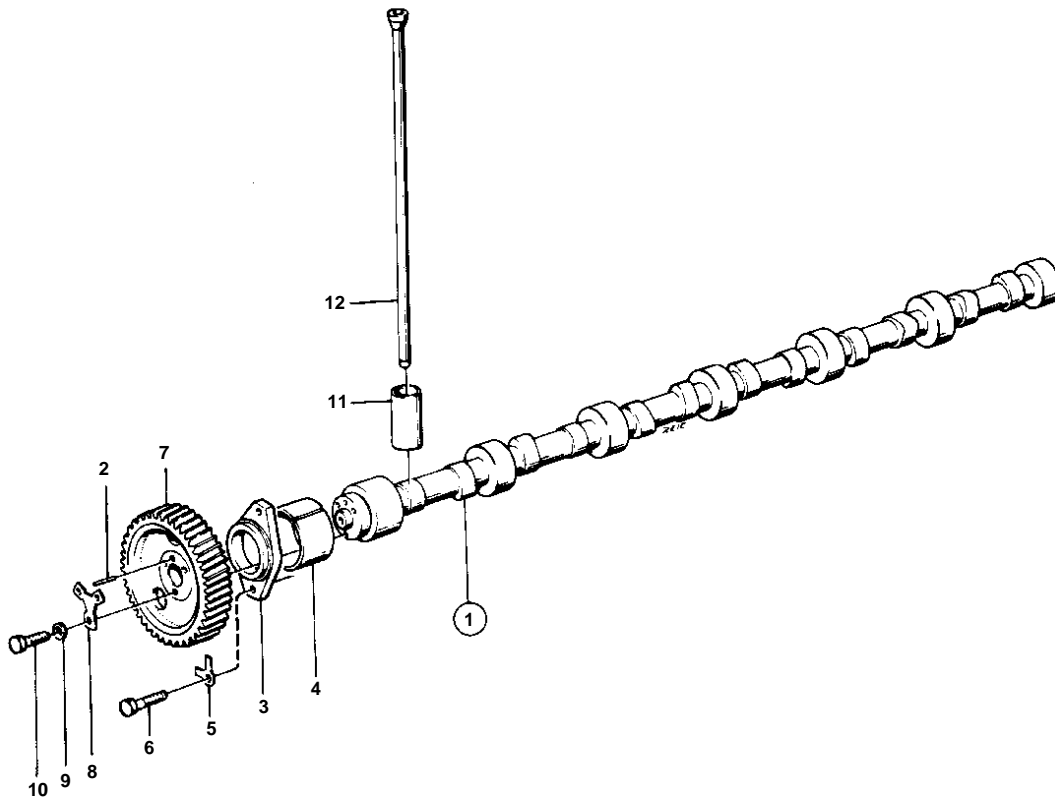

TD121,TD120HP-86,TD121-87,TID121,TID121-87

5461

TD121,TD120HP-86,TD121-87,TID121,TID121-87

REF	PART NO.	QTY	DESCRIPTION	SEE SEC.	NOTES
1	468723	1	Camshaft		
2	950558	1	• Pin		
3	469324	1	Flange		
4		1	BUSHING		SEE CYLINDER BLOCK.
5	942336	2	Spring washer		
6	940115	2	Screw		
7	423079	1	Gear		SN-XXXXXXXXXX/155515
			Bulletin 45-01	45-01-EN	Timing Gears, 71, 100, 121
7	478297	1	Gear		NITRO. SNXXXXXXXXXX/155516-
			Bulletin 45-01	45-01-EN	Timing Gears, 71, 100, 121
8	467052	1	Lock washer		
9	467055	3	Washer		
10	940128	3	Screw		
11	479031	12	Tappet		
12	423021	12	Push rod		