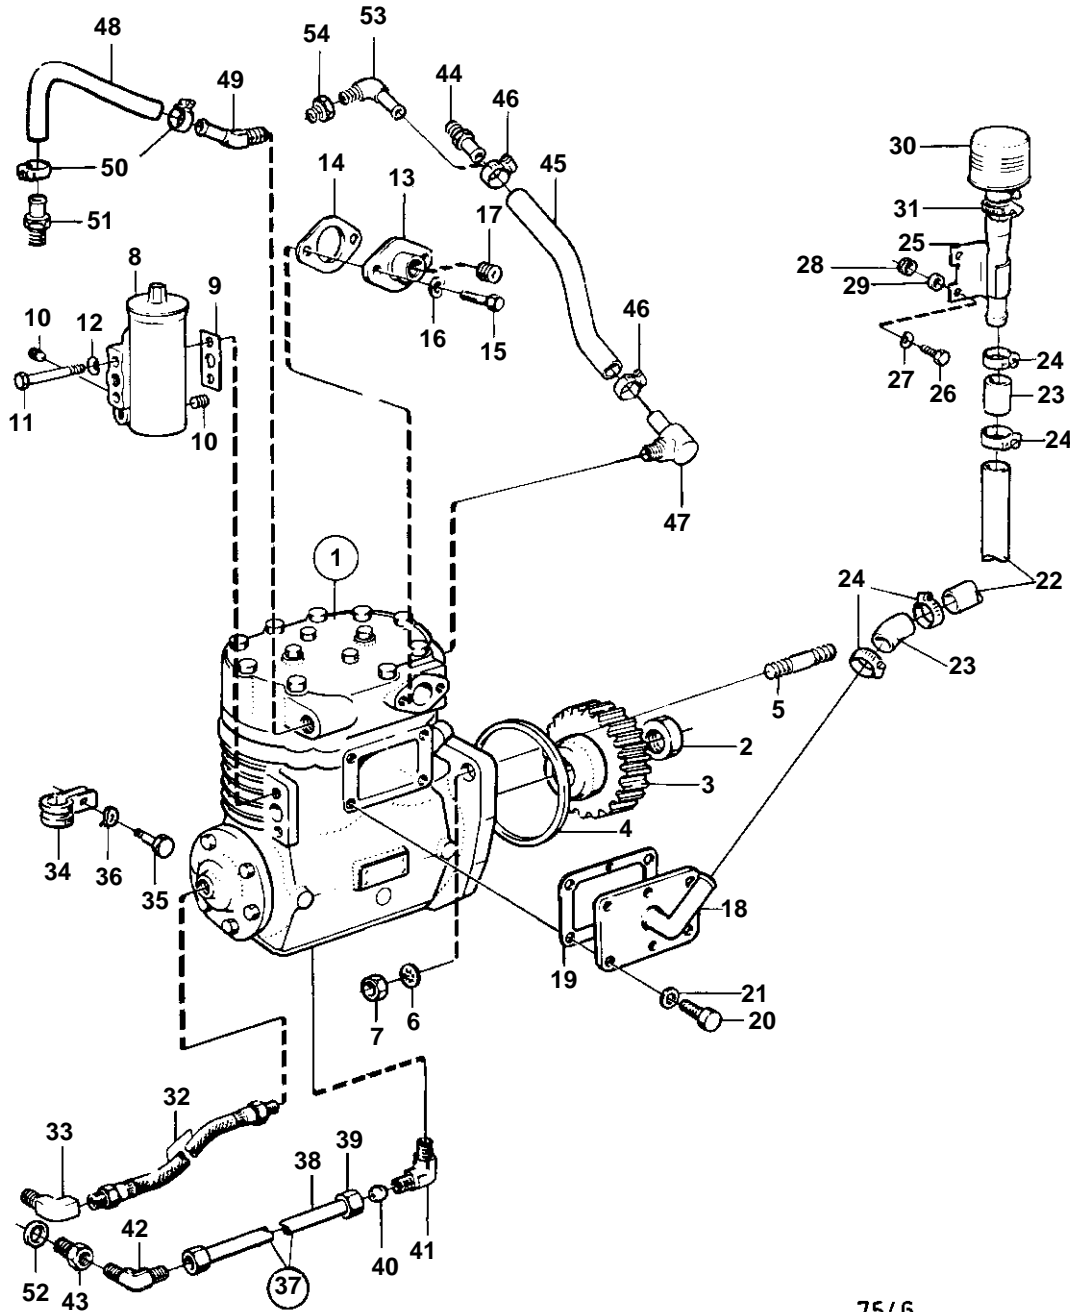

TD121G,TID121K,TD121G-87,TID121K-87

7546

TD121G,TD121K,TD121G-87,TID121K-87

REF	PART NO.	QTY	DESCRIPTION	SEE SEC.	NOTES
1	1590264	1	Compressor		REPL BY 1612335
				02A-6700	
	1612335	1	Compressor		ALSO AVAILABLE AS AN EXCHANGE PART.
				02A-6700	
	1080437	1	Compressor		
	3803136	1	Compressor, exch COMPS NOT SPEC		Exchange unit
2	1518355	1	· Nut		
3	423087	1	Gear		SN-XXXXXXXXXX/155515
			Bulletin 45-01	45-01-EN	Timing Gears, 71, 100, 121
3	478289	1	Gear		NITRO. SNXXXXXXXXXX/155516-
			Bulletin 45-01	45-01-EN	Timing Gears, 71, 100, 121
4	975610	1	O-ring		
5	953346	3	Stud		
6	941911	3	Spring washer		
7	955828	3	Nut		
8	1503492	1	Regulator		
			COMPONENTS		
9	1626068	1	Gasket		
10	191026	5	Plug		EARLY TYPE
	191026	4	Plug		LATE TYPE
	180759	2	Plug		LATE TYPE
11	955304	2	Screw		
	965218	1	Screw		FOR 1080437
12	941907	2	Spring washer		
13	330634	1	Flange		
14	1619957	1	Gasket		
15	955297	2	Screw		
16	941907	2	Spring washer		
17	968145	1	Plug		
18	847322	1	Air inlet		
19	3028016	1	Gasket		
20	955269	6	Screw		
21	941906	6	Spring washer		
22	847337	1	Tube		
23	192358	X	Rubber hose		L = 2X95 MM
24	943473	4	Hose clamp		
25	1587040	1	Bracket		
26	940159	2	Screw		
27	941907	2	Spring washer		
28	955826	2	Nut		
29	955894	2	Washer		
30	1082111	1	Filter		
31	943474	1	Hose clamp		
32	1507501	1	Hose		
33	180110	1	Elbow nipple		
34	941565	1	Clamp		EARLY TYPE
35	940133	1	Screw		EARLY TYPE
36	942336	1	Spring washer		EARLY TYPE
37	966601	1	Hose		
38		X	· HOSE		
39	326596	2	· Nut		
40	326599	2	· Fitting		
41	944276	1	Nipple		
42	326576	1	Nipple		
43	944727	1	Nipple		
44	942240	1	Elbow nipple		EARLY TYPE
45	941522	X	Hose		L = 95 MM
46	943472	2	Hose clamp		
47	941534	1	Elbow nipple		EARLY TYPE
	961603	1	Elbow nipple		LATE TYPE
48	941522	X	Hose		L = 170 MM EARLY TYPE
	941522	X	Hose		L = 430 MM LATE TYPE