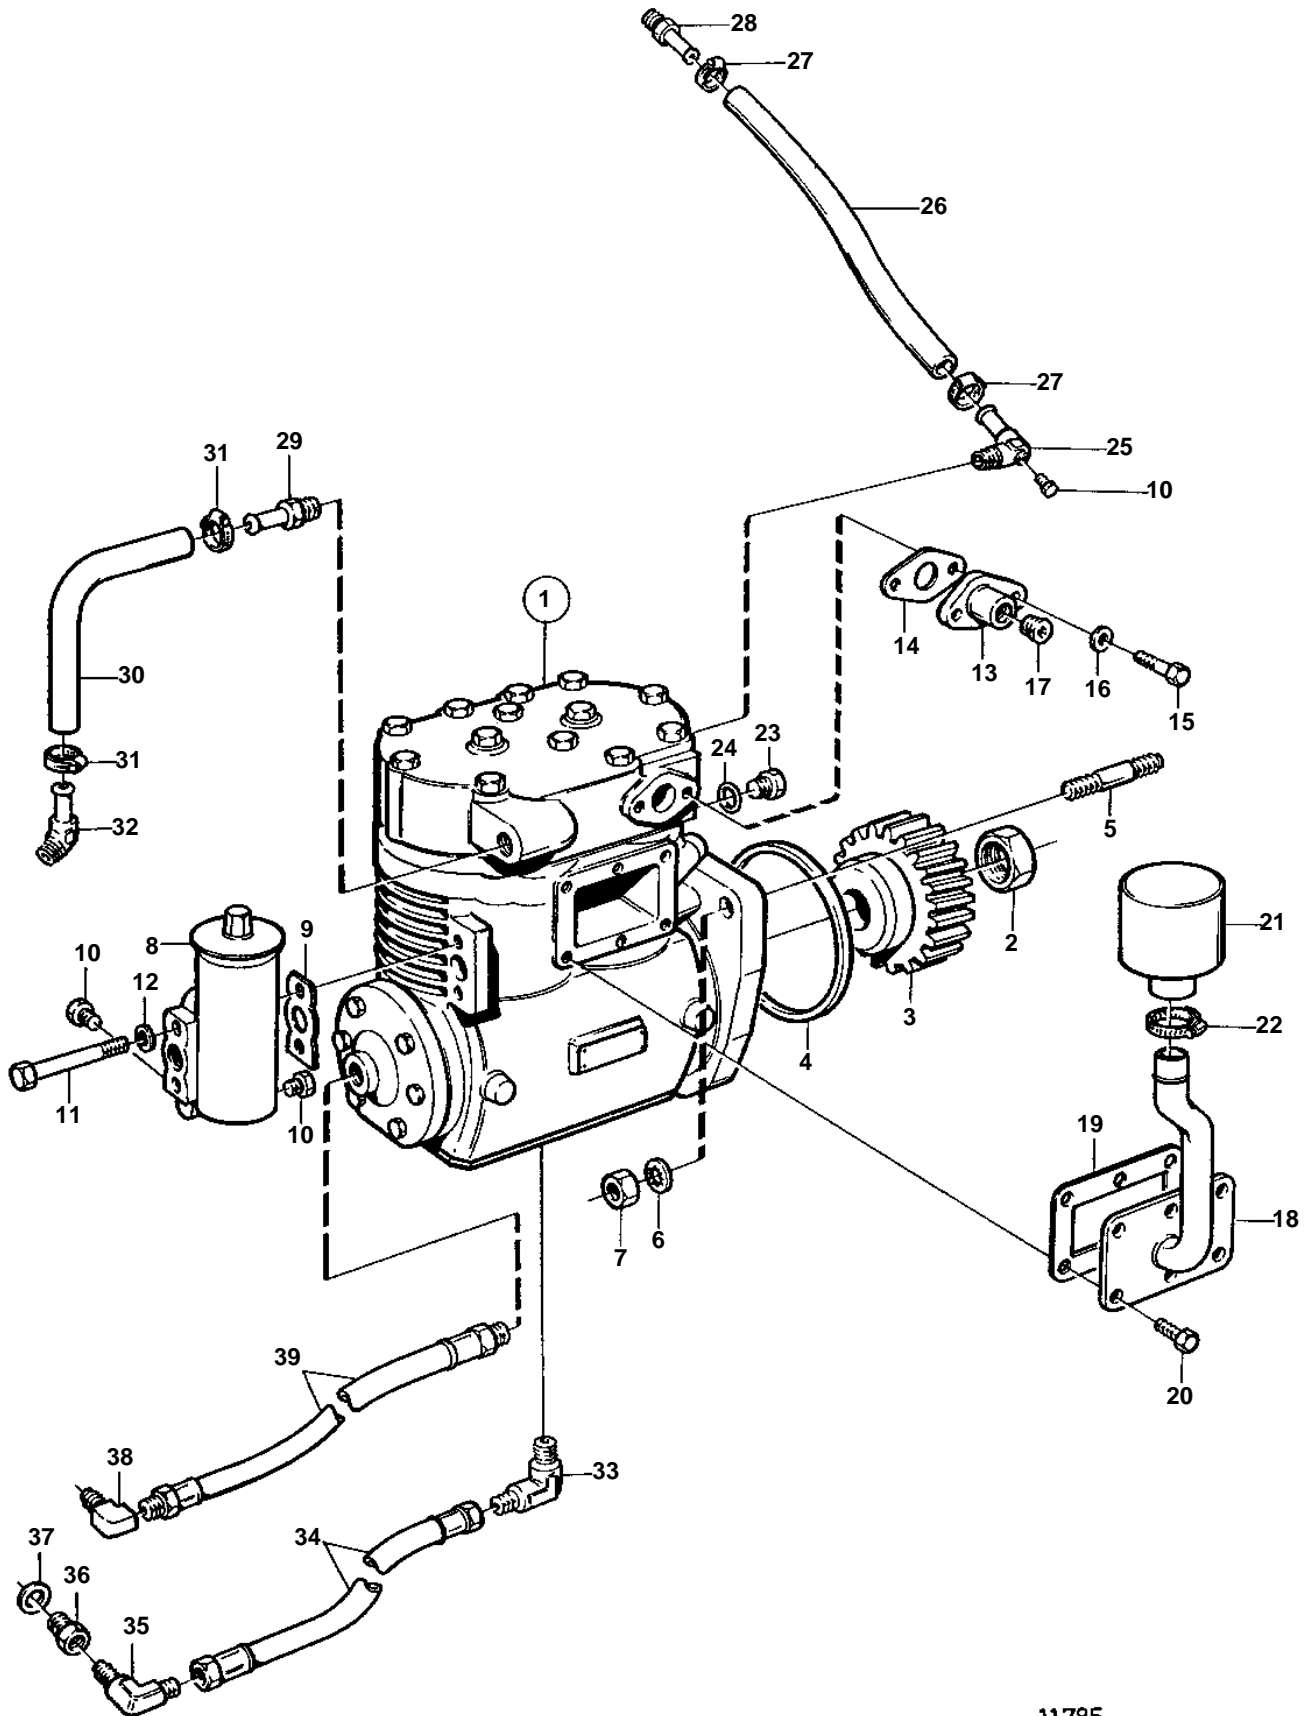

TD121G-87, TID121K-87

11785

TD121G-87,TID121K-87

REF	PART NO.	QTY	DESCRIPTION	SEE SEC.	NOTES
1	1080437	1	Compressor		
	3803136	1	Compressor, exch		Exchange unit
			COMPS NOT SPEC.		
2	1518355	1	Nut		
3	478289	1	Gear		
			Bulletin 45-01	45-01-EN	Timing Gears, 71, 100, 121
4	975610	1	O-ring		
5	953346	3	Stud		
6	941911	3	Spring washer		
7	955828	3	Nut		
8	1503492	1	Regulator		
9	1626068	1	Gasket		
10	180759	5	Plug		
11	965218	2	Screw		
12	941907	2	Spring washer		
13	330634	1	Flange		
14	1619957	1	Gasket		
15	955297	2	Screw		
16	941907	2	Spring washer		
17	968145	1	Plug		
18	864938	1	Air inlet		
19	3028016	1	Gasket		
20	965175	6	Screw		
21	8152009	1	Filter		(1082111)
22	943474	1	Hose clamp		
23	960628	1	Plug		
24	957173	1	Gasket		
25	192531	1	Nipple		
26	941522	X	Hose		L = 95 MM
27	943472	2	Hose clamp		
28	961654	1	Nipple		
29	961653	1	Nipple		
30	941522	1	Hose		L = 360 MM
31	943472	2	Hose clamp		
32	942240	1	Elbow nipple		
33	944276	1	Nipple		
34	966600	1	Hose		
35	334596	1	Nipple		
36	944727	1	Nipple		
37	18818	1	Gasket		
38	180110	1	Elbow nipple		
39	1507501	1	Hose		