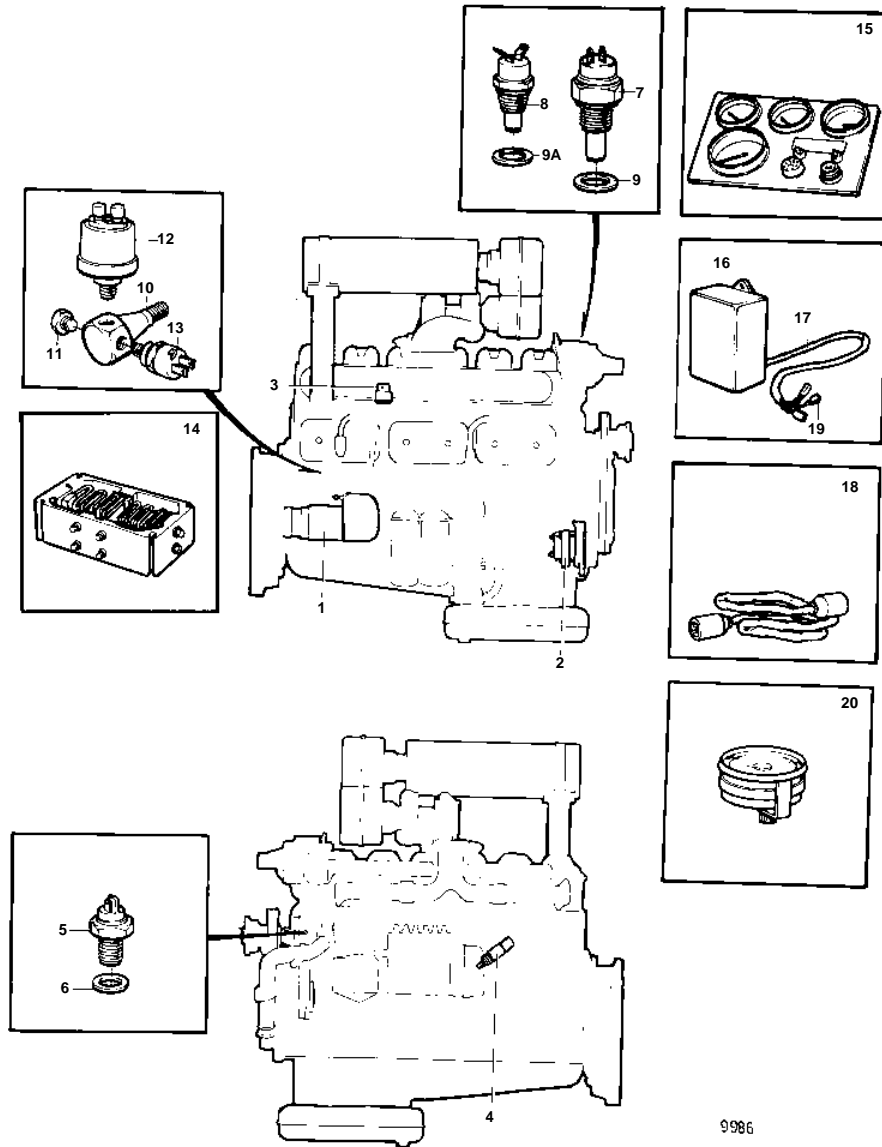

TD121G,TD121GG,TD121GG-86,TD120HP-86

TD121G,TD121GG,TD121GG-86,TD120HP-86

REF	PART NO.	QTY	DESCRIPTION	SEE SEC.	NOTES
1		1	STARTER	030-1050	
2		1	ALTERNATOR AND INSTALLATION COMPONENTS, LOW LEFT	030-0905	
3		1	STARTER RELAY AND INSTALLATION COMPONENTS	030-1230	
4		1	STOP SOLENOID AND INSTALLATION COMPONENTS		SEE GROUP 2D
5	846695	1	Tachometer sensor		
6	925059	1	O-ring		
7	827150	1	Temperature sensor		
8	822858	1	Thermo monitor		
9	11996	1	Gasket		
9A	947624	1	Gasket		
10	834391	1	Nipple		
11	180759	1	Plug		
12	843231	1	Oil pressure sensor		
13	864284	1	Pressure monitor		(848367)
14		1	STARTING HEATER AND INSTALLATION COMPONENTS		SEE GROUP 2B
15		1	INSTRUMENT PANEL AND INSTALLATION COMPONENTS	030-1460	
16		1	ELECTRICAL BOX AND INSTALLATION COMPONENTS	030-0220	
17	847450	1	Cable trunk		STD. CABLE UNIT ENGINE.
	828667	1			STD. TO INSTRUMENT PANEL.
18	846648	1	Extension cable		L = 3000 MM
	846649	1	Extension cable		L = 5000 MM
	846650	1	Extension cable		L = 7000 MM
19		X	CABLES AND TERMINALS	030-1500	
20		X	EXTRA EL.EQUIPMENT	030-1490	