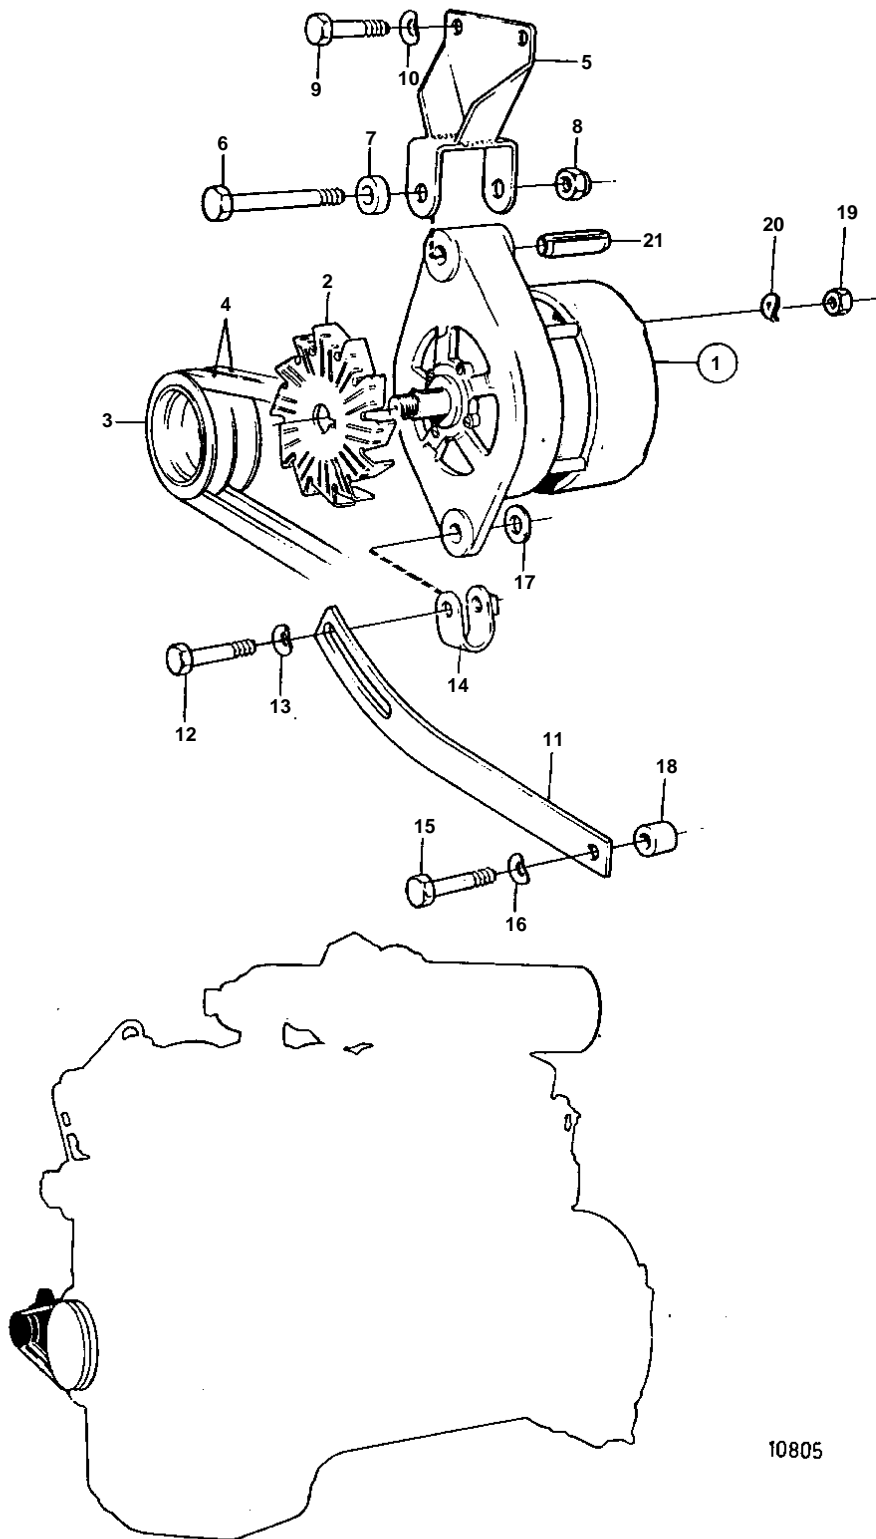

TID121K,TID121KG,TID121LG,TID121K- 87,TID121KG-87,TID121LG-87

10805

TID121K,TID121KG,TID121LG,TID121K- 87,TID121KG-87,TID121LG-87

REF	PART NO.	QTY	DESCRIPTION	SEE SEC.	NOTES
1	845940	1	Alternator		24V 55A. FOR 24 VOLTAGE ELECTRIC SYSTEM.
				030-1025	
	849563	1	Alternator		28V 55A. FOR 24 VOLTAGE ELECTRIC SYSTEM.
				030-1027	
	1607362	1	Alternator		ALT. 28V 55A. FOR 24 VOLTAGE ELECTRIC SYSTEM.
				030-1000	
	863955	1	Alternator		28V60A. FOR 24 VOLTAGE ELECTRIC SYSTEM.. ALSO AVAILABLE AS AN EXCHANGE PART.
			Bulletin 45-02A	45-02A-EN	Alternator
1				030-1035	
	872021	1	Alternator		28V60A. FOR 24 VOLTAGE ELECTRIC SYSTEM.. ALSO AVAILABLE AS AN EXCHANGE PART.
				030-1040	
2		1	FAN		INCLUDED IN ALTERNATOR.
	1613241	1	Fan		(1578612)
3	822573	1	Pulley		
4	966993	1	V-belt set, DRIVE BELT SET		L = 1350 MM TID121KG87, TID121LG87
					L = 2X1313 MM
	966991	1	V-belt set		
5	849510	1	Bracket		
6	955555	1	Screw		
7	847400	1	Sleeve		
8	950355	1	Nut		
9	955536	2	Screw		
10	942336	2	Spring washer		
11	863726	1	Tensioner		
12	955299	1	Screw		
13	941907	1	Spring washer		
14	466734	1	Tensioning eyelet		
15	955542	1	Screw		
16	942336	1	Spring washer		
17	191172	1	Washer		
18	846903	1	Sleeve		
19	955780	1	Nut		D = 5 MM
	955781	1	Nut		D = 6 MM
	955782	1	Nut		D = 8 MM
20	941905	1	Spring washer		D = 5.3 MM
	941906	1	Spring washer		D = 6.7 MM
	941907	1	Spring washer		D = 8,4 MM
21	1610144	1	Pin		FOR 872021