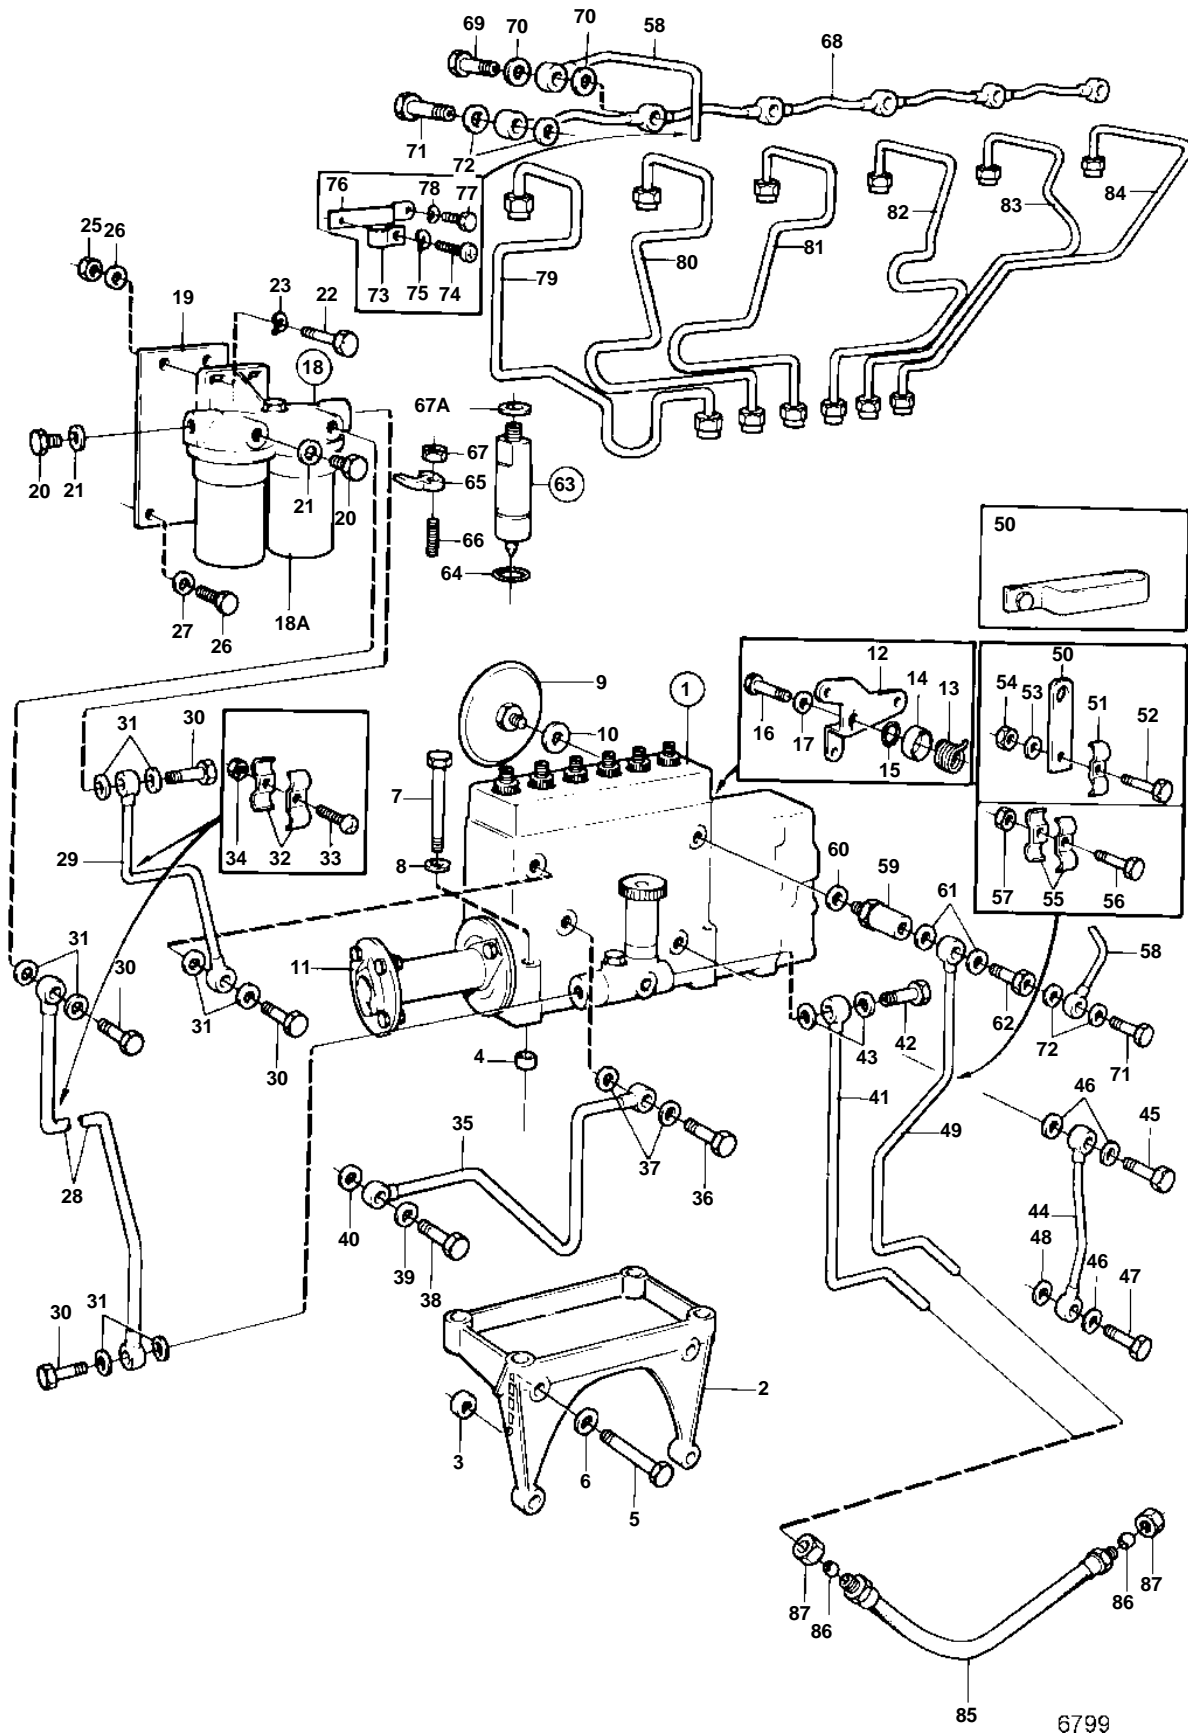

TD120H PP

TD120H PP

REF	PART NO.	QTY	DESCRIPTION	SEE SEC.	NOTES
1	847612	1	Injection pump		
	3803686	1	Injection pump, exch		Exchange unit
				02C-0850	
2	468558	1	Bracket		
3	423161	2	Guide sleeve		
4	417588	1	Guide sleeve		
5	955566	4	Screw		
6	940280	4	Spring washer		
7	940156	4	Screw		
8	190509	4	Washer		
9	466398	1	Pressure equalizer		
10	18671	1	Gasket		
11		1	PUMP COUPLING	02C-0575	
12	821134	1	Lever		
13	239056	1	Spring		NOT FOR ENGINE WITH STOP SOLENOID.
14	239059	1	Cover		NOT FOR ENGINE WITH STOP SOLENOID.
15	120265	1	Washer		
16	955637	1	Screw		
17	941906	1	Spring washer		
18	471172	1	Filter housing		
				02C-1525	
18A	466987	2	Fuel filter		
19	476438	1	Bracket		
20	960630	3	Plug		
21	18671	3	Gasket		
22	940162	1	Screw		L = 38 MM
	955536	1	Screw		L = 45 MM
23	960142	2	Washer		
24	942336	2	Spring washer		
25	955827	2	Nut		
26	940114	2	Screw		
27	942336	2	Spring washer		
28	468480	1	Fuel pipe		
29	468481	1	Fuel pipe		
30	25167	4	Hollow screw		
31	18671	8	Gasket		
32	404279	2	Clamp		
33	950047	1	Screw		
34	955825	1	Nut		
35	470514	1	Pressure oil line		
36	48634	1	Hollow screw		
37	947281	2	Gasket		
38	942081	1	Hollow screw		
39	11994	1	Gasket		
40	18666	1	Gasket		
41	845937	1	Fuel pipe		
42	25167	1	Hollow screw		
43	18671	2	Gasket		
44	422246	1	Pipe		
45	25167	1	Hollow screw		
46	18671	3	Gasket		
47	954394	1	Hollow screw		
48	11998	1	Gasket		
49	845938	1	Fuel pipe		
50	470181	5	Clamp		2-PIPE
	470183	2	Clamp		4-PIPE
51	404279	1	Clamp		
52	950048	1	Screw		
53	955893	1	Washer		
54	955825	1	Nut		
55	404279	2	Clamp		
56	950047	1	Screw		
57	955825	1	Nut