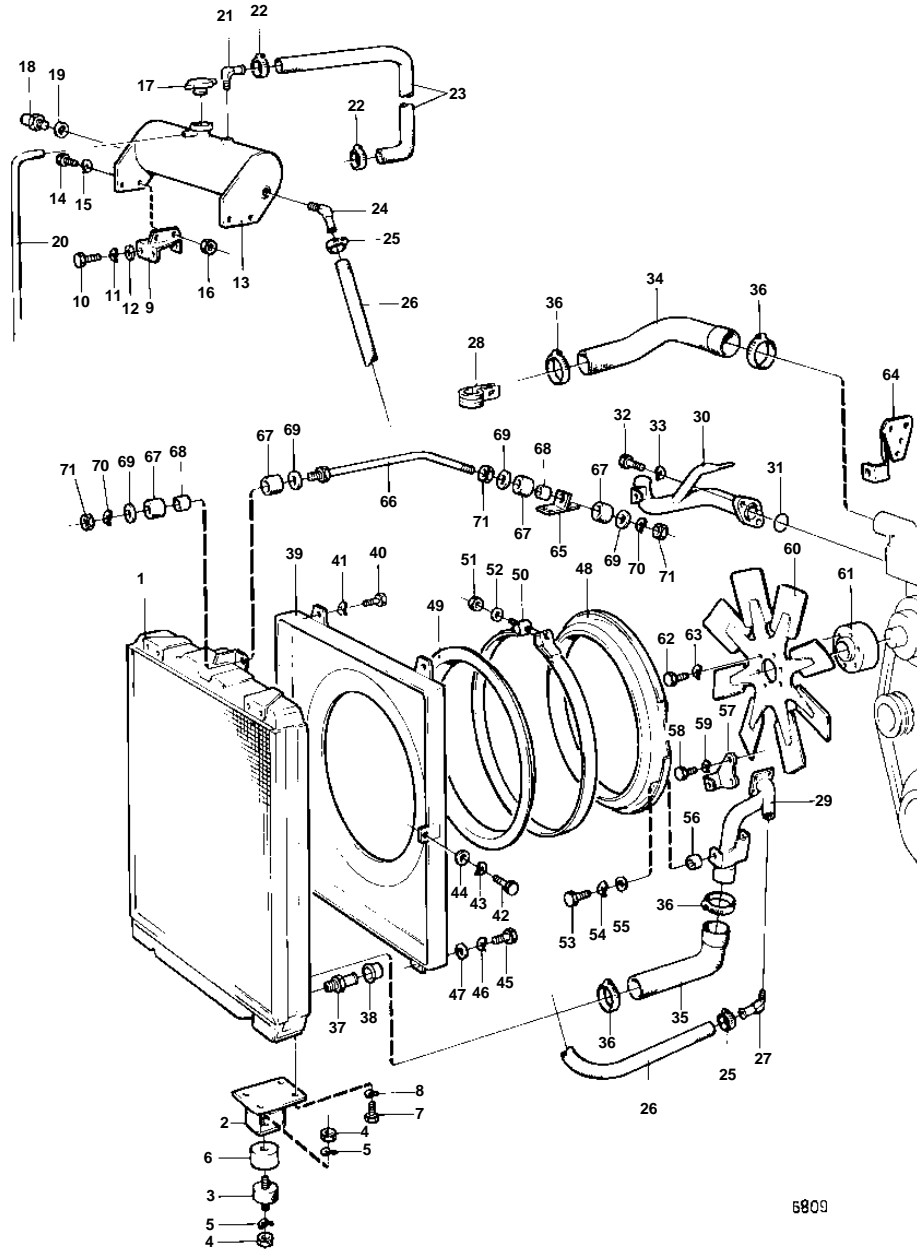

TD120H PP

**RADIATOR AND FAN WITH FAN COVER AND INSTALLATION
COMPONENTS: TD120HPP**

02B

TD120H PP

REF	PART NO.	QTY	DESCRIPTION	SEE SEC.	NOTES
1	1544671	1	Radiator		
2	847352	2	Bracket		
3	833720	2	Rubber cushion		
4	955850	4	Nut		
5	940280	4	Spring washer		
6	807228	2	Sleeve		
7	955295	8	Screw		
8	941907	8	Spring washer		
9	846884	1	Bracket		LEFT
	846885	1	Bracket		RIGHT
10	955294	2	Screw		L = 16 MM
	955296	2	Screw		L = 22 MM
11	941907	4	Spring washer		
12	960141	2	Washer		
13	845436	1	Expansion tank		
14	955294	4	Screw		
15	941907	4	Spring washer		
16	955782	4	Nut		
17	334687	1	Cover		
18	1518232	1	Knob		SEE GROUP 3
19	11994	1	Gasket		
20	945069	X	Plastic hose		L = 1400 MM
21	180283	1	Elbow union		
22	943470	2	Hose clamp		
23	13776	X	Rubber hose		L = 450 MM
24	961604	1	Hose nipple		
25	943471	2	Hose clamp		
26	943368	X	Rubber hose		L = 850 MM
27	942240	1	Elbow nipple		
28	949379	1	Clamp		
29	847449	1	Connection pipe	02B-0415	
			Bulletin 46-14	46-14-EN	New circulation pump pipe for TD1210 and TAD1230
30	1660063	1	Connection pipe		
31	469477	1	O-ring		
32	940135	2	Screw		
33	941907	2	Spring washer		
34	847404	1	Hose		
35	845803	1			
36	943480	4	Clamp		
37	946121	1	Nipple		
38	476279	1	Protective cap		
39	475820	1	Fan shroud		
40	955294	2	Screw		
41	941907	2	Spring washer		
42	955295	2	Screw		
43	941907	2	Spring washer		
44	960141	2	Washer		
45	955271	2	Screw		
46	941906	2	Spring washer		
47	960139	2	Washer		
48	476578	1	Fan ring		
49	476612	1	Sealing strip		
50	476324	1	Tensioning band		
51	955780	1	Nut		
52	940090	1	Washer		
53	955301	4	Screw		
54	941907	4	Spring washer		
55	960141	4	Washer		
56	823495	4	Sleeve		
57	844012	1	Bracket		
58	955536	2	Screw		
59	942336	2	Spring washer		
60	843869	1	Fan, SUCTION TYPE		D = 750 MM