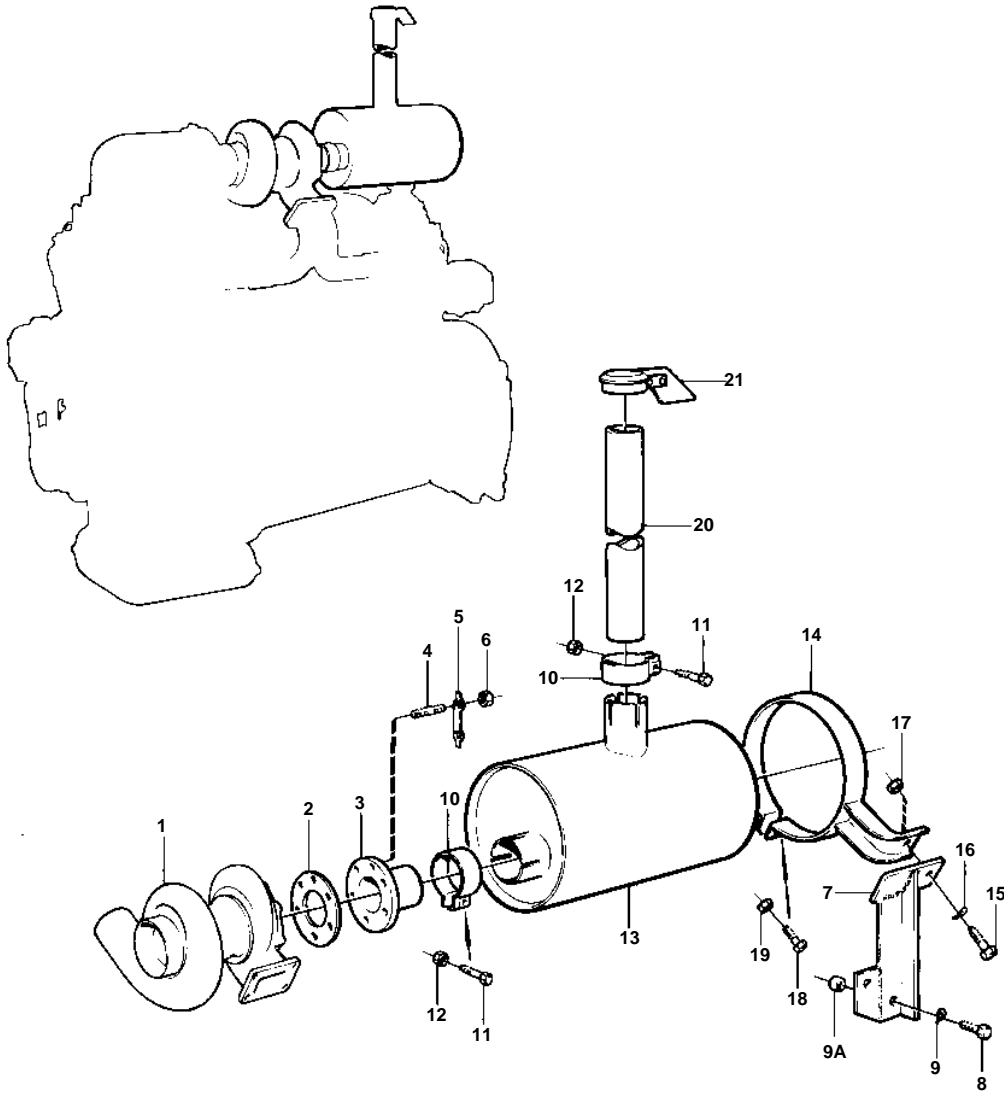

TD120H PP

6812

TD120H PP

REF	PART NO.	QTY	DESCRIPTION	SEE SEC.	NOTES
1		1	TURBO AND INSTALLATION COMPONENTS	02B-2200	
2	411710	1	Gasket		
3	846402	1	Flange		
4	953259	6	Stud		
5	15193	3	Lock washer		
6	943152	6	Nut		(191894)
7	846398	1	Support		
8	955589	2	Screw		
9	955953	2	Lock washer		
9A	847237	2	Sleeve		
10	966861	2	Clamp		
11	955320	2	Screw		
12	945654	2	Nut		
13	476583	1	Muffler		
14	1575983	1	Bracket		
15	955340	1	Screw		
16	955897	1	Washer		
17	946034	1	Nut		
18	955319	1	Screw		
19	945654	1	Nut		
20	846406	1	Exhaust pipe		
21	846410	1	Rain cap		