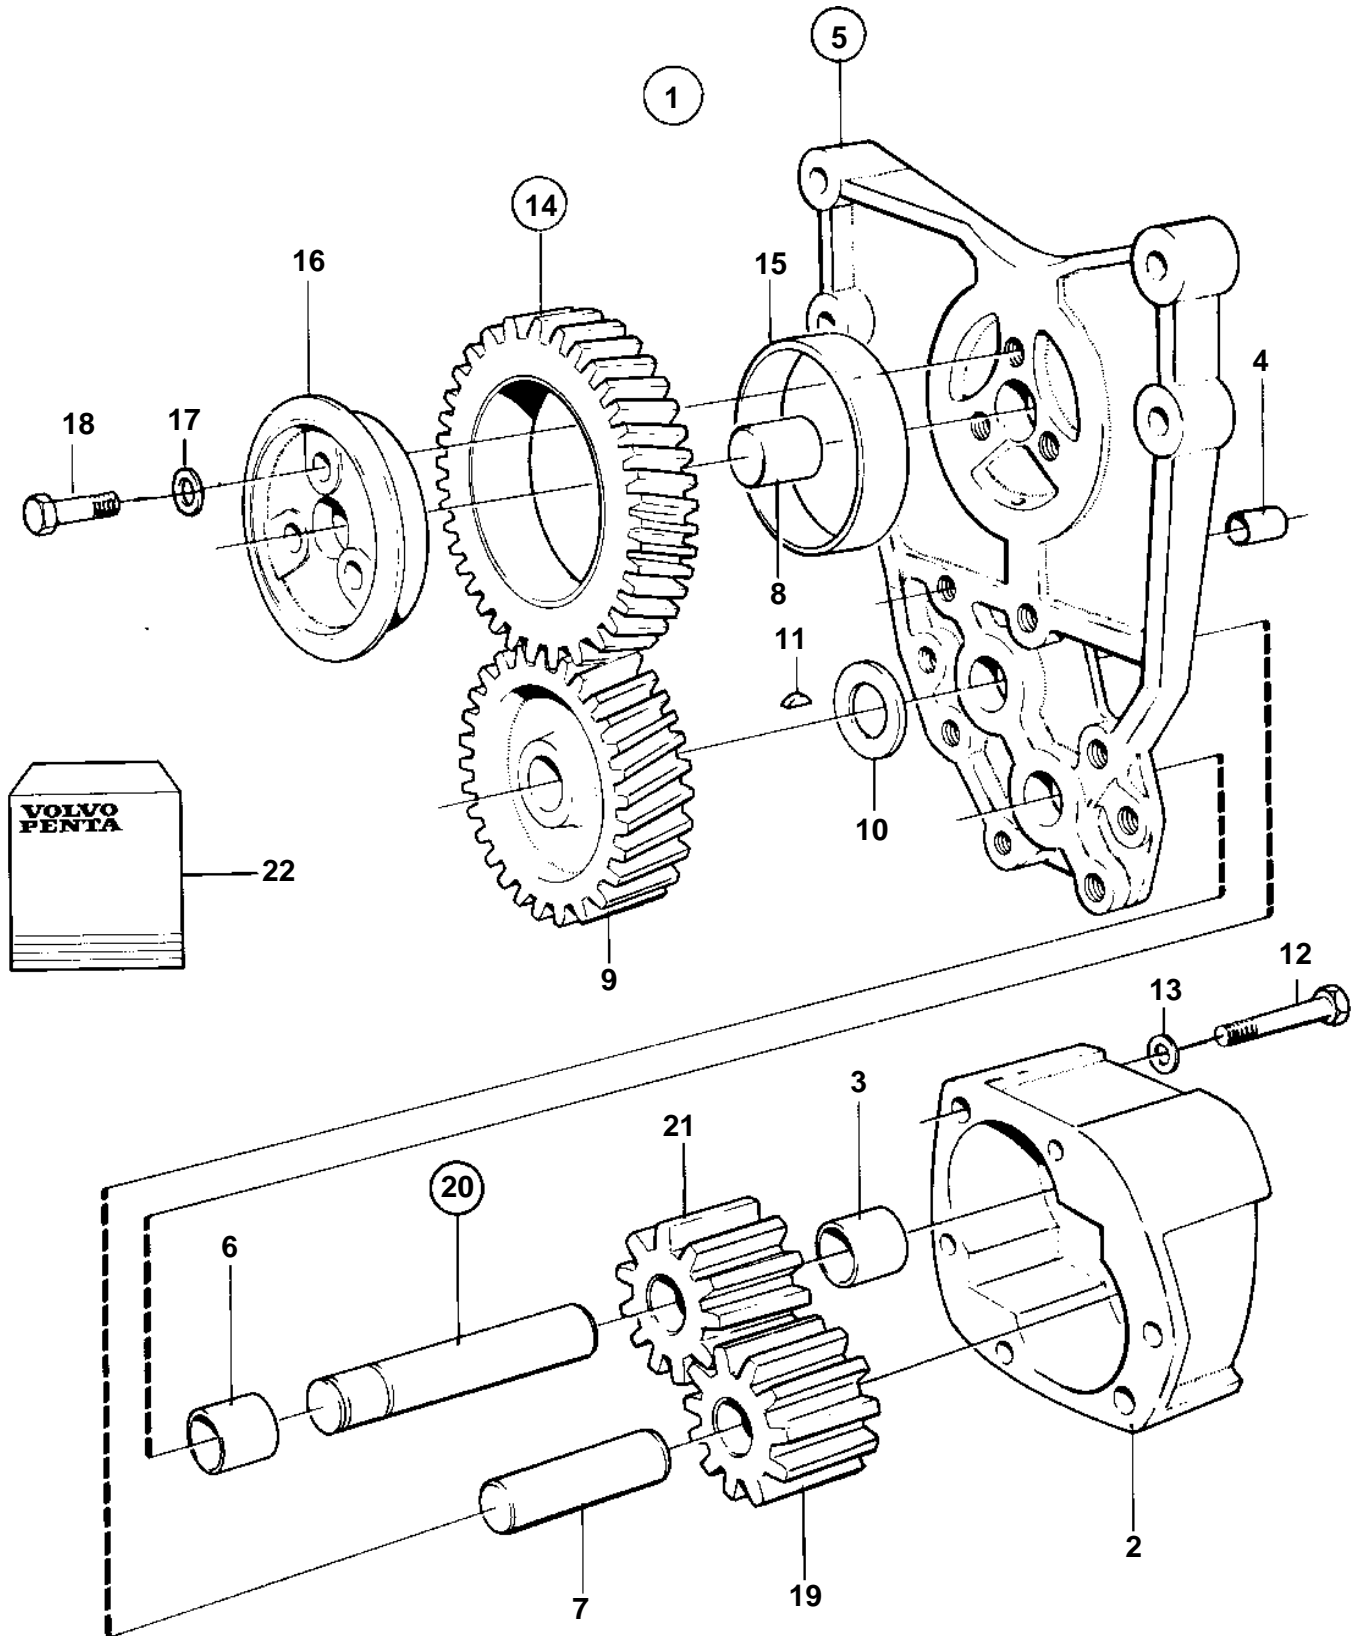

TD1010G, TWD1010G

TD1010G, TWD1010G

REF	PART NO.	QTY	DESCRIPTION	NOTES
1	479319	1	Oil pump	
2		1	· Housing	
3	470234	1	· · Bushing	Included in overhaul kit.
4	401146	2	· · Guide sleeve	
5	422042	1	· Bracket	
6	470234	1	· · Bushing	
7	422041	1	· · Pivot pin	Included in overhaul kit.
8	191171	1	· · Pin	
9	425027	1	· Drive gear	
10	424133	1	· Washer	Included in overhaul kit.
11	910115	1	· Key	Included in overhaul kit.
12	955528	2	· Screw	
13	11978	2	· Washer	
14	422047	1	· Gear	
15		1	· · Bushing	
16	422313	1	· Bearing sleeve	
17	941907	3	· Spring washer	
18	940186	3	· Screw	
19	425183	1	· Gear	Included in overhaul kit.
20		1	· Shaft	Included in overhaul kit.
21	425183	1	· Gear	Included in overhaul kit.
22	276155	1	Overhaul kit	