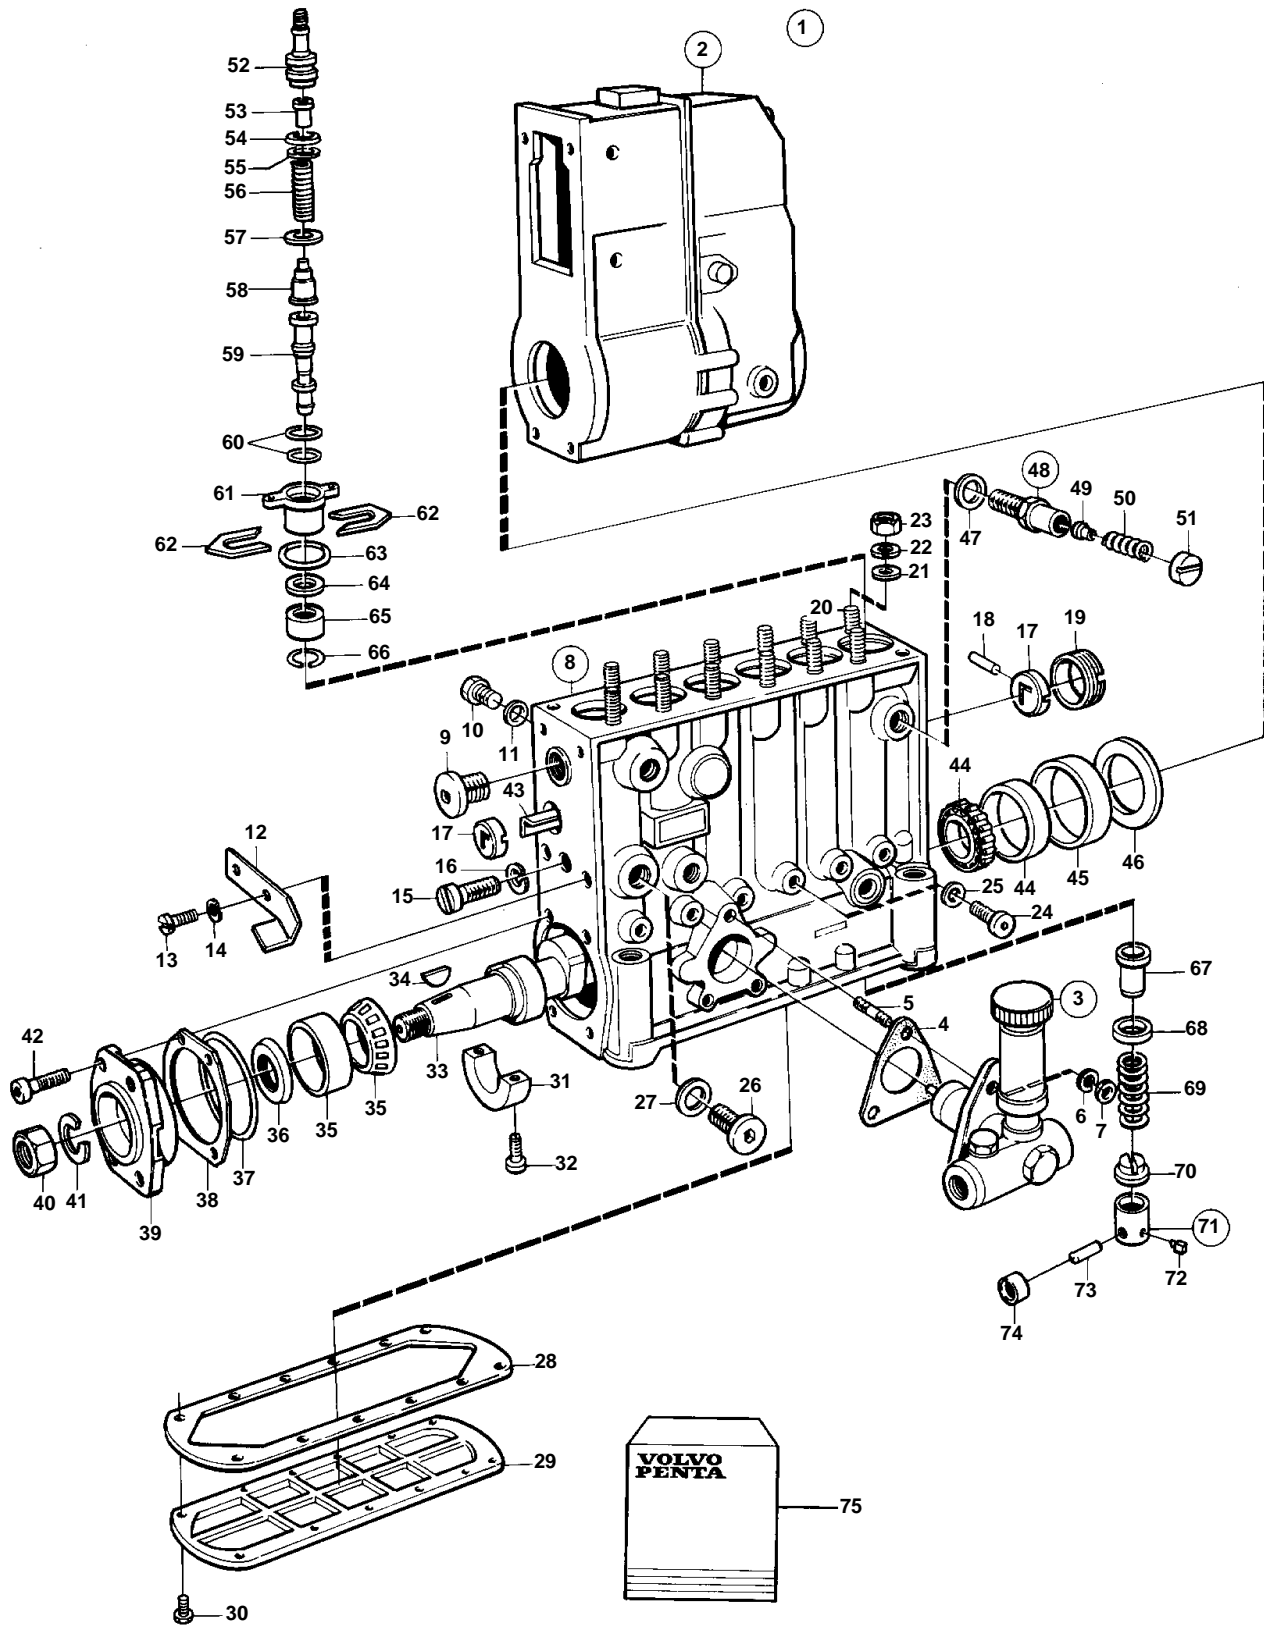

TD1010G, TWD1010G

15334

TD1010G, TWD1010G

REF	PART NO.	QTY	DESCRIPTION	SEE SEC.	NOTES
1	864845	1	Injection pump		RSV
	3803708	1	Injection pump, exch		Exchange unit
	864847	1	Injection pump		RQV
	3803709	1	Injection pump, exch		Exchange unit
2		1	• Governor		FOR 864845
				3943	
	3829565	1	• Regulator		FOR 864847
				3944	
		1	• Mounting kit		FOR 3825321
3	244825	1	• Feed pump		
				1584	
4	863370	1	• Gasket		
5		3	• Stud		
6	949607	3	• Spring washer		
7	940197	3	• Nut		
8		1	• Housing		
9		1	• • Plug		
10	847439	1	• Screw		
11	239897	1	• Gasket		
12		1	• Setting indicator		
13	956092	2	• Screw		
14	949607	2	• Spring washer		
15		1	• Screw		
16	947620	1	• Gasket		
17		2	• Guide sleeve		
18		1	• Lock pin		
19		1	• Bushing		
20		12	• Stud		
21		12	• Washer		
22		12	• Washer		
23	943927	12	• Nut		
24	965768	6	• Plug		
25	947281	6	• Gasket		
26		1	• Plug		
27	240017	1	• Gasket		
28	1699581	1	• Gasket		
29		1	• Cover		
30		12	• Screw		
31	244406	1	• Bearing		
32		2	• Screw		
33		1	• Camshaft		
34	35168	1	• Key		
35	240023	1	• Roller bearing		
36	864299	1	• Sealing ring		
37	243299	1	• O-ring		
38		X	• Shim	NS	
39	240021	1	• Cover		
40	955806	1	• Nut		
41	941913	1	• Spring washer		
42		4	• Screw		
43		1	• Control rod		
44	240023	1	• Roller bearing		
45		1	• Ring		
46		X	• Shim	NS	
47	239897	1	• Gasket		
48	3825154	1	• Overflow valve		
49	3825154	1	• • Overflow valve	NS	
50		1	• • Compression spring		
51		1	• • Bushing	NS	
52	244636	6	• Delivery valve retai		
53	240971	6	• Plug		
54		6	• Ring		
55	240001	6	• Gasket		