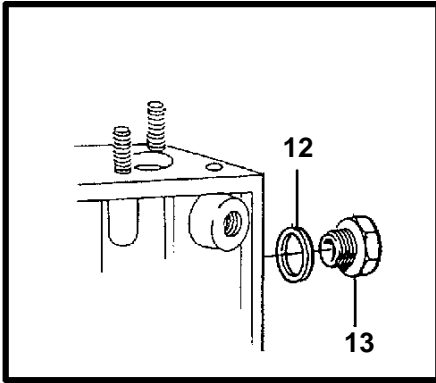

TWD1010G

TWD1010G

REF	PART NO.	QTY	DESCRIPTION	
1	3829565	1	Regulator	
2		1	· Regulator cover	NS
3	1698168	1	· Gasket	
4	1698167	1	· Gasket	
5	239316	1	· Lever, speed control	
6	1698743	1	· Screw	
7	910112	1	· Key	
8		1	· Regulator weight	NS
9	863796	2	· Regulator spring	
10	849828	2	· Regulator spring	
11	849829	2	· Regulator spring	
12	240017	1	· Gasket	
13		1	· Plug	NS
14		1	· Regulator housing	NS
15	848300	1	· Control arm, stop	
16	955246	1	· Screw	
17	77582	1	· Key	