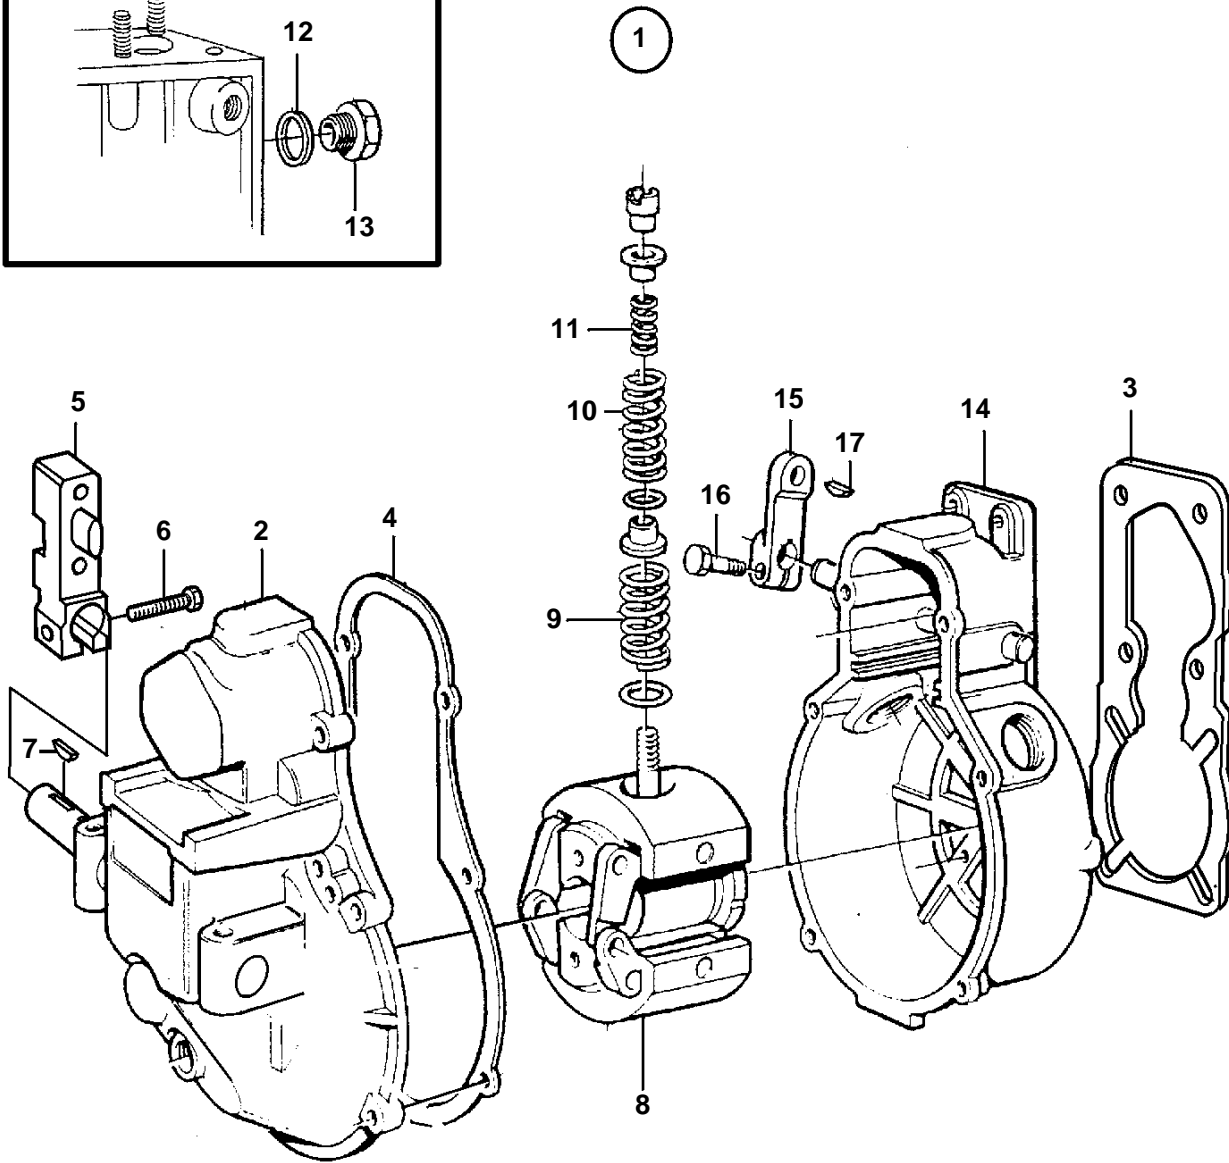

TWD1010G

TWD1010G

REF	PART NO.	QTY	DESCRIPTION	
1	3829565	1	Regulator	
2		1	· Regulator cover	NS
3	1698168	1	· Gasket	
4	1698167	1	· Gasket	
5	239316	1	· Lever, speed control	
6	1698743	1	· Screw	
7	910112	1	· Key	
8		1	· Regulator weight	NS
9	863796	2	· Regulator spring	
10	849828	2	· Regulator spring	
11	849829	2	· Regulator spring	
12	240017	1	· Gasket	
13		1	· Plug	NS
14		1	· Regulator housing	NS
15	848300	1	· Control arm, stop	
16	955246	1	· Screw	
17	77582	1	· Key	