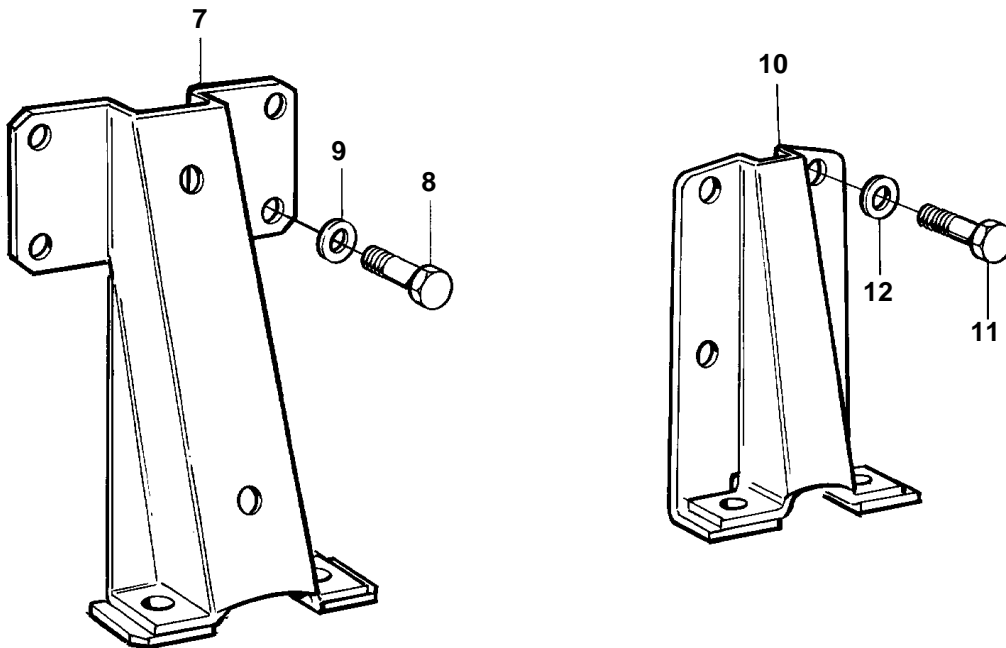

TD1010G, TWD1010G, TAD1030G

15330

TD1010G, TWD1010G, TAD1030G

REF	PART NO.	QTY	DESCRIPTION	NOTES
1		2	Engine bracket, front	Low mounted engine.
2	955577	8	Screw	
3	941911	8	Spring washer	
4		2	Bracket, rear	Low mounted engine.
5	955561	12	Screw	
6	940280	12	Spring washer	
7	863023	2	Engine bracket, front	High mounted engine.
8	955577	8	Screw	
9	941911	8	Spring washer	
10	863022	2	Engine bracket, rear	High mounted engine.
11	955560	8	Screw	
12	940280	8	Spring washer	