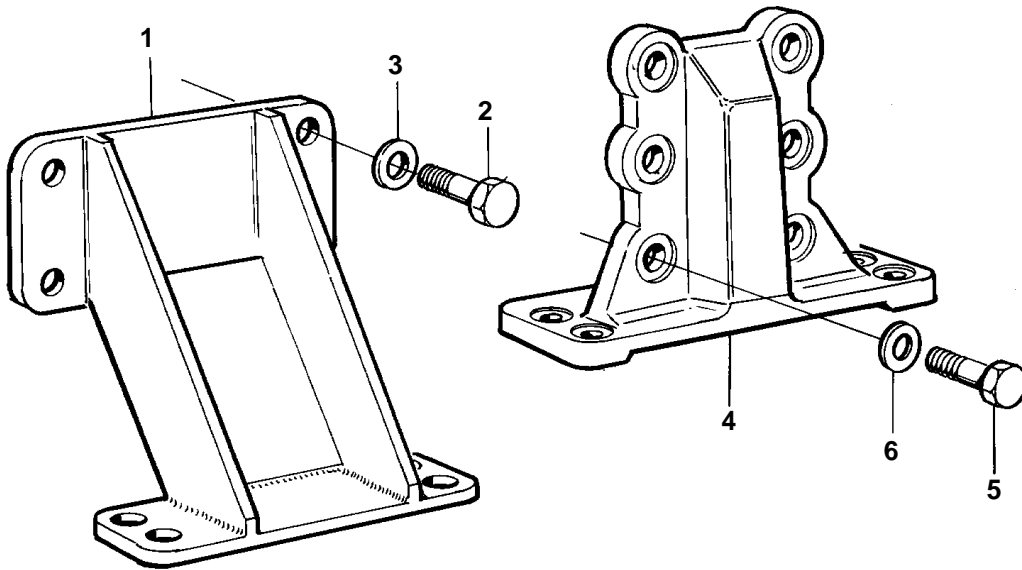

TD1010G, TWD1010G, TAD1030G

15330

TD1010G, TWD1010G, TAD1030G

REF	PART NO.	QTY	DESCRIPTION	NOTES
1		2	Engine bracket, front	Low mounted engine.
2	955577	8	Screw	
3	941911	8	Spring washer	
4		2	Bracket, rear	Low mounted engine.
5	955561	12	Screw	
6	940280	12	Spring washer	
7	863023	2	Engine bracket, front	High mounted engine.
8	955577	8	Screw	
9	941911	8	Spring washer	
10	863022	2	Engine bracket, rear	High mounted engine.
11	955560	8	Screw	
12	940280	8	Spring washer	