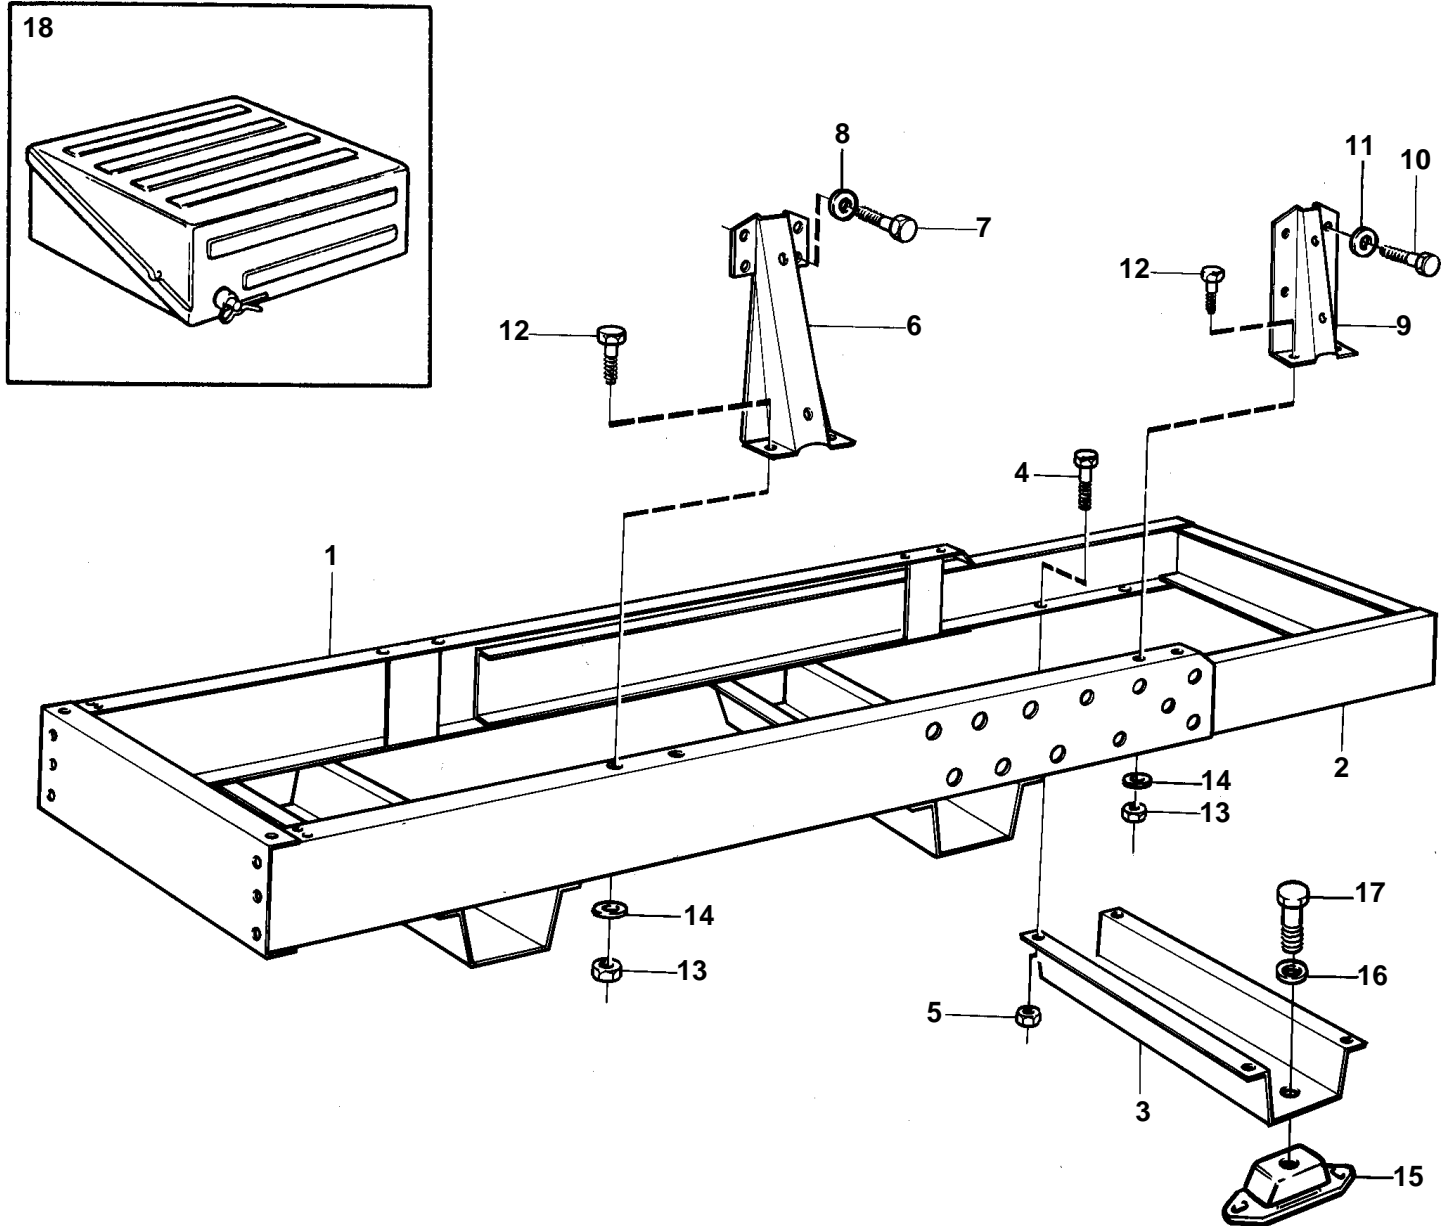

TD1010G, TWD1010G, TAD1030G

10916

TD1010G, TWD1010G, TAD1030G

REF	PART NO.	QTY	DESCRIPTION	NOTES
1	3827497	1	Frame	(865187)
2		1	Frameinner	
3		1	Crossmember	
4	946329	4	Flange screw	
5	971095	4	Nut	
6	863023	2	Engine bracket, front	
7	955577	8	Screw	
8	941911	8	Spring washer	
9	863022	2	Engine bracket, rear	
10	955560	8	Screw	
11	940280	8	Spring washer	
12	965191	8	Screw	
13	971099	8	Flange lock nut	
14	940280	8	Spring washer	
15	862073	6	Rubber element	65SH, EARLY PROD
	3828247	6	Rubber cushion	60SH, LATER PROD
16	955904	6	Washer	
17	961305	6	Screw	
18		1	Battery box	SE GROUP 30