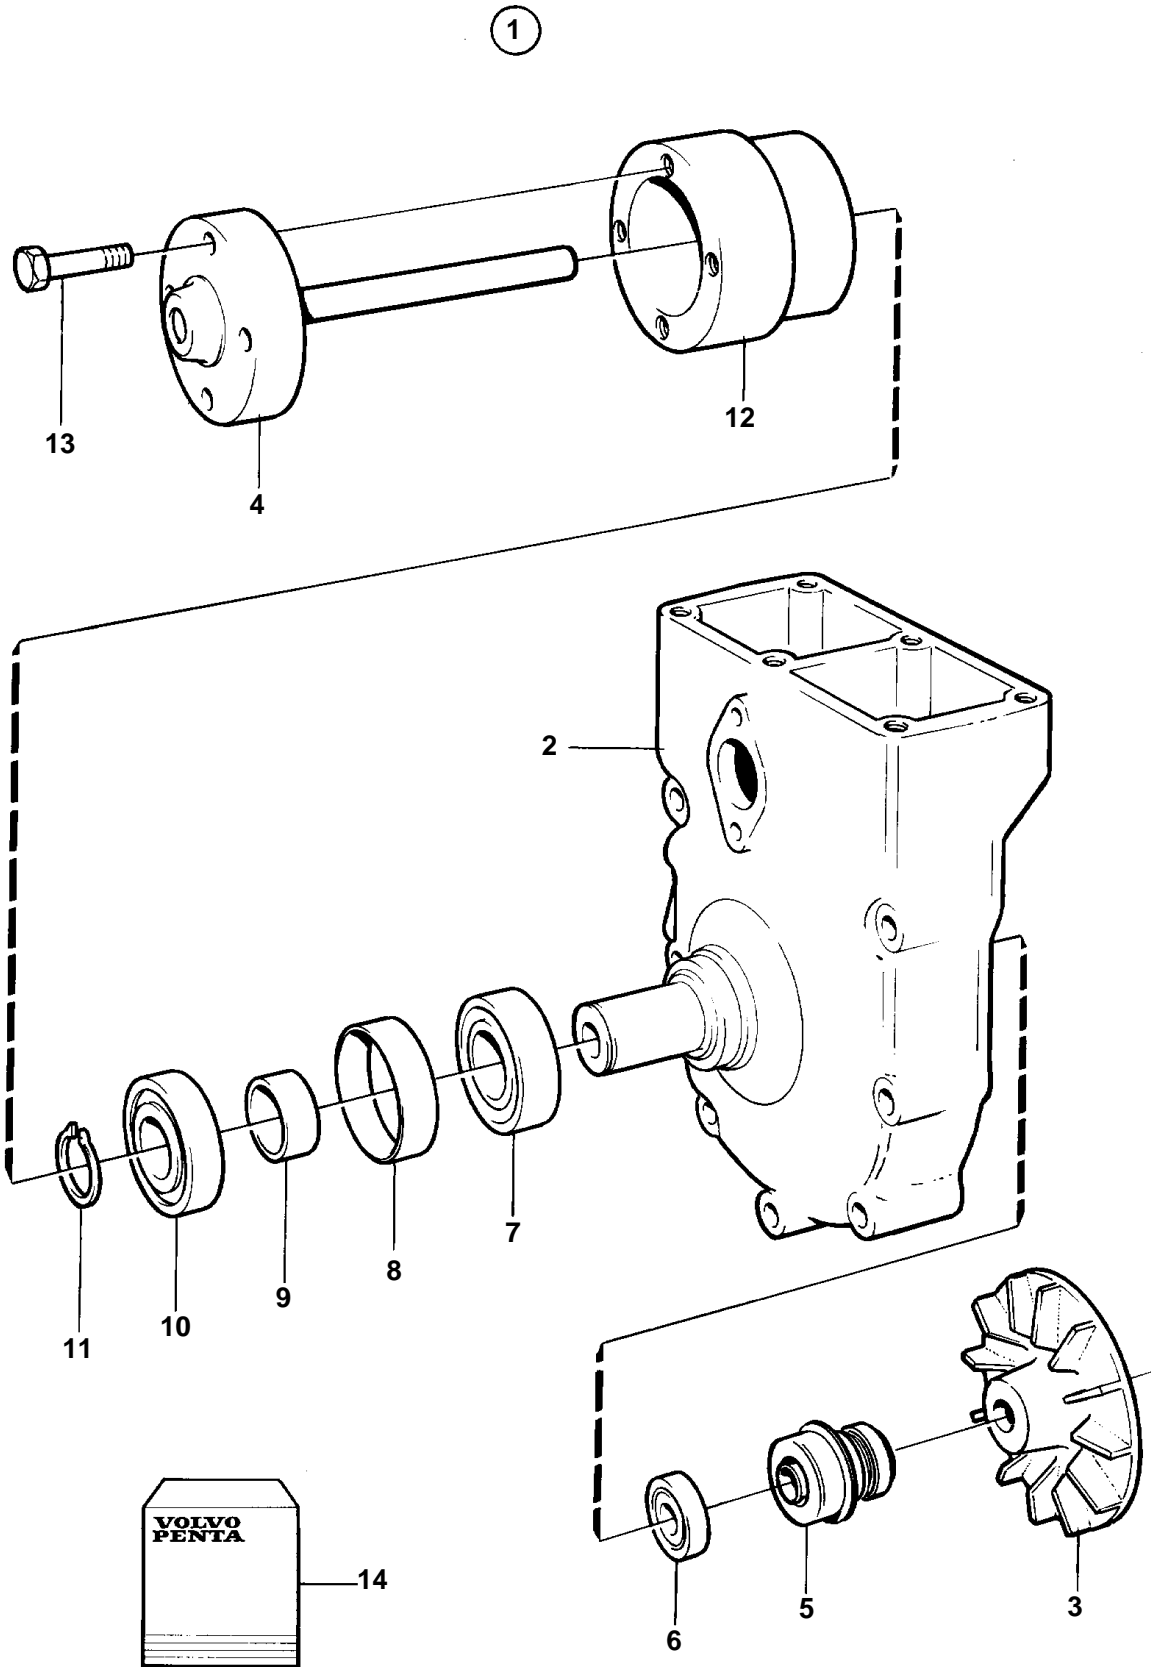

TD1010G, TWD1010G

TD1010G, TWD1010G

REF	PART NO.	QTY	DESCRIPTION	NOTES
1	866583	1	Water pump	
	3803208	1	Circ. pump, exch	Exchange unit
2		1	· Housing	
3	1698603	1	· Impeller	
4	844369	1	· Shaft	
5	1676432	1	· Sealing ring	
6	1660609	1	· Ball bearing	
7	181538	1	· Ball bearing	
8	422202	1	· Spacer sleeve	
9	1542871	1	· Spacer sleeve	
10	1542870	1	· Ball bearing	
11	914462	1	· Lock ring	
12	843597	1	· Hub	
13	955525	2	· Screw	
14	875661	1	Repair kit	SEE GROUP 99