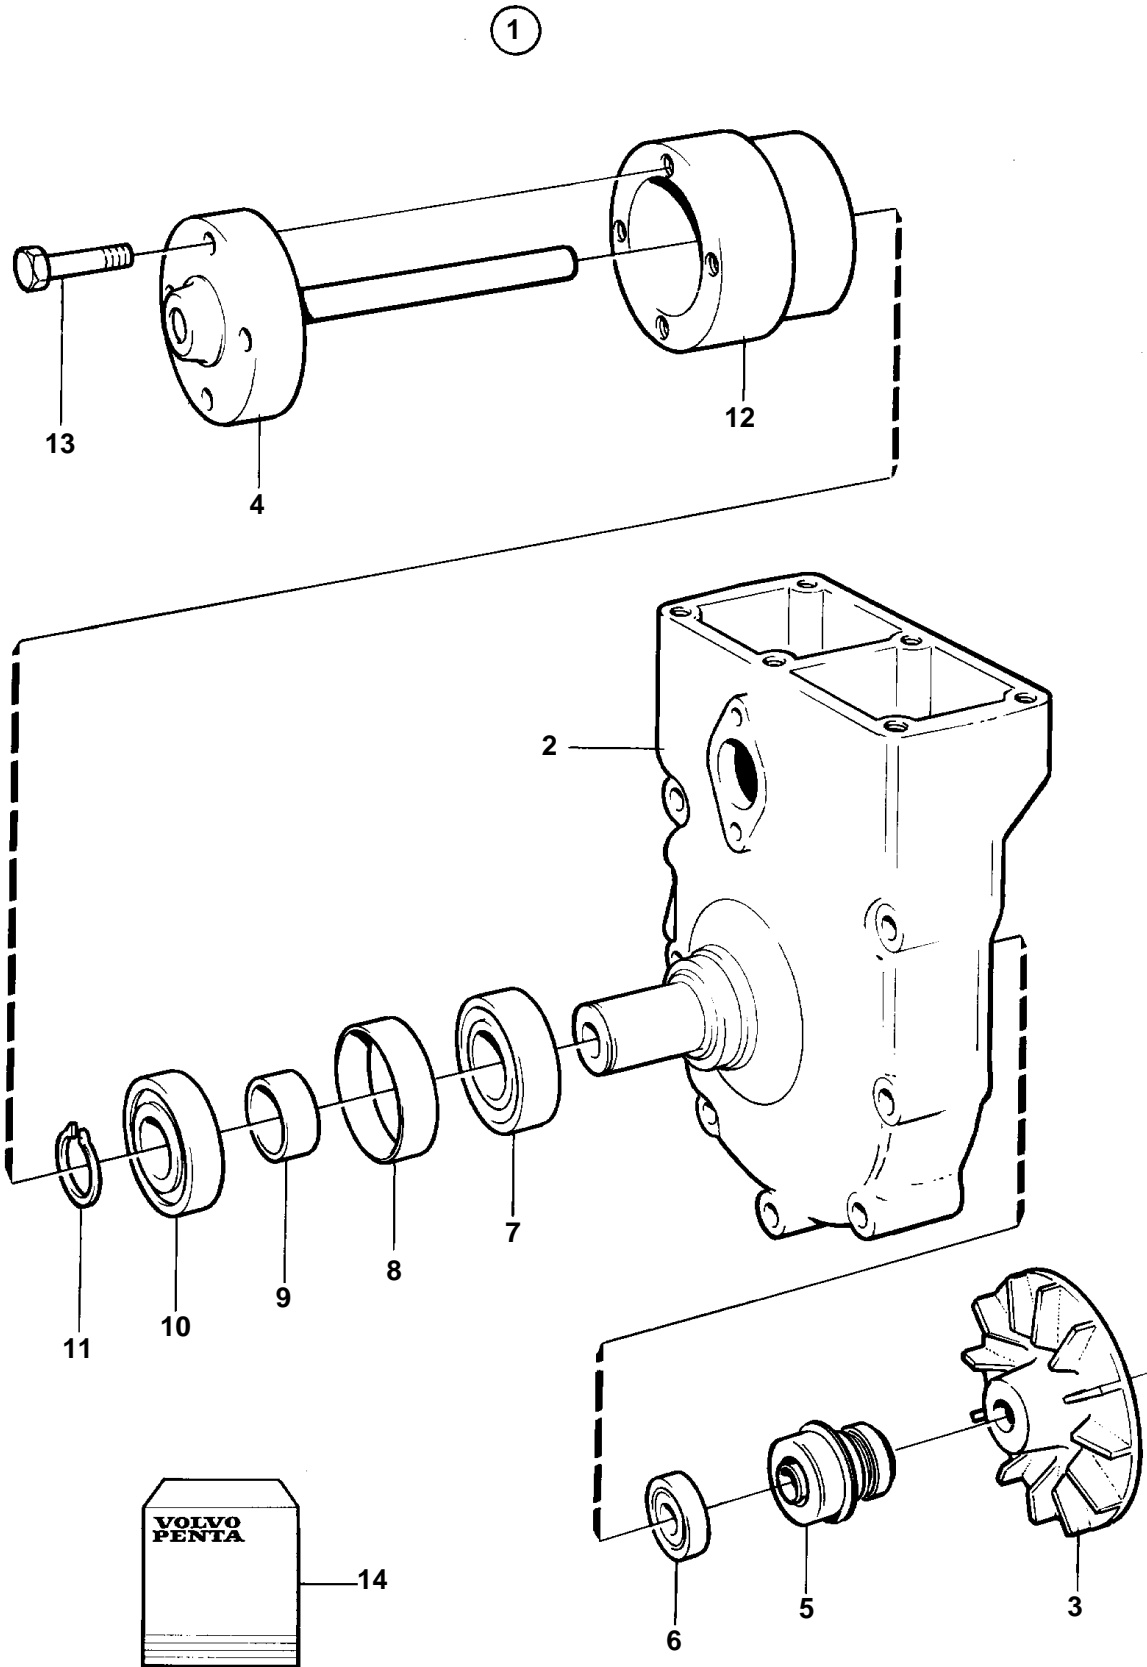

TD1010G, TWD1010G

TD1010G, TWD1010G

REF	PART NO.	QTY	DESCRIPTION	NOTES
1	866583	1	Water pump	
	3803208	1	Circ. pump, exch	Exchange unit
2		1	· Housing	
3	1698603	1	· Impeller	
4	844369	1	· Shaft	
5	1676432	1	· Sealing ring	
6	1660609	1	· Ball bearing	
7	181538	1	· Ball bearing	
8	422202	1	· Spacer sleeve	
9	1542871	1	· Spacer sleeve	
10	1542870	1	· Ball bearing	
11	914462	1	· Lock ring	
12	843597	1	· Hub	
13	955525	2	· Screw	
14	875661	1	Repair kit	SEE GROUP 99