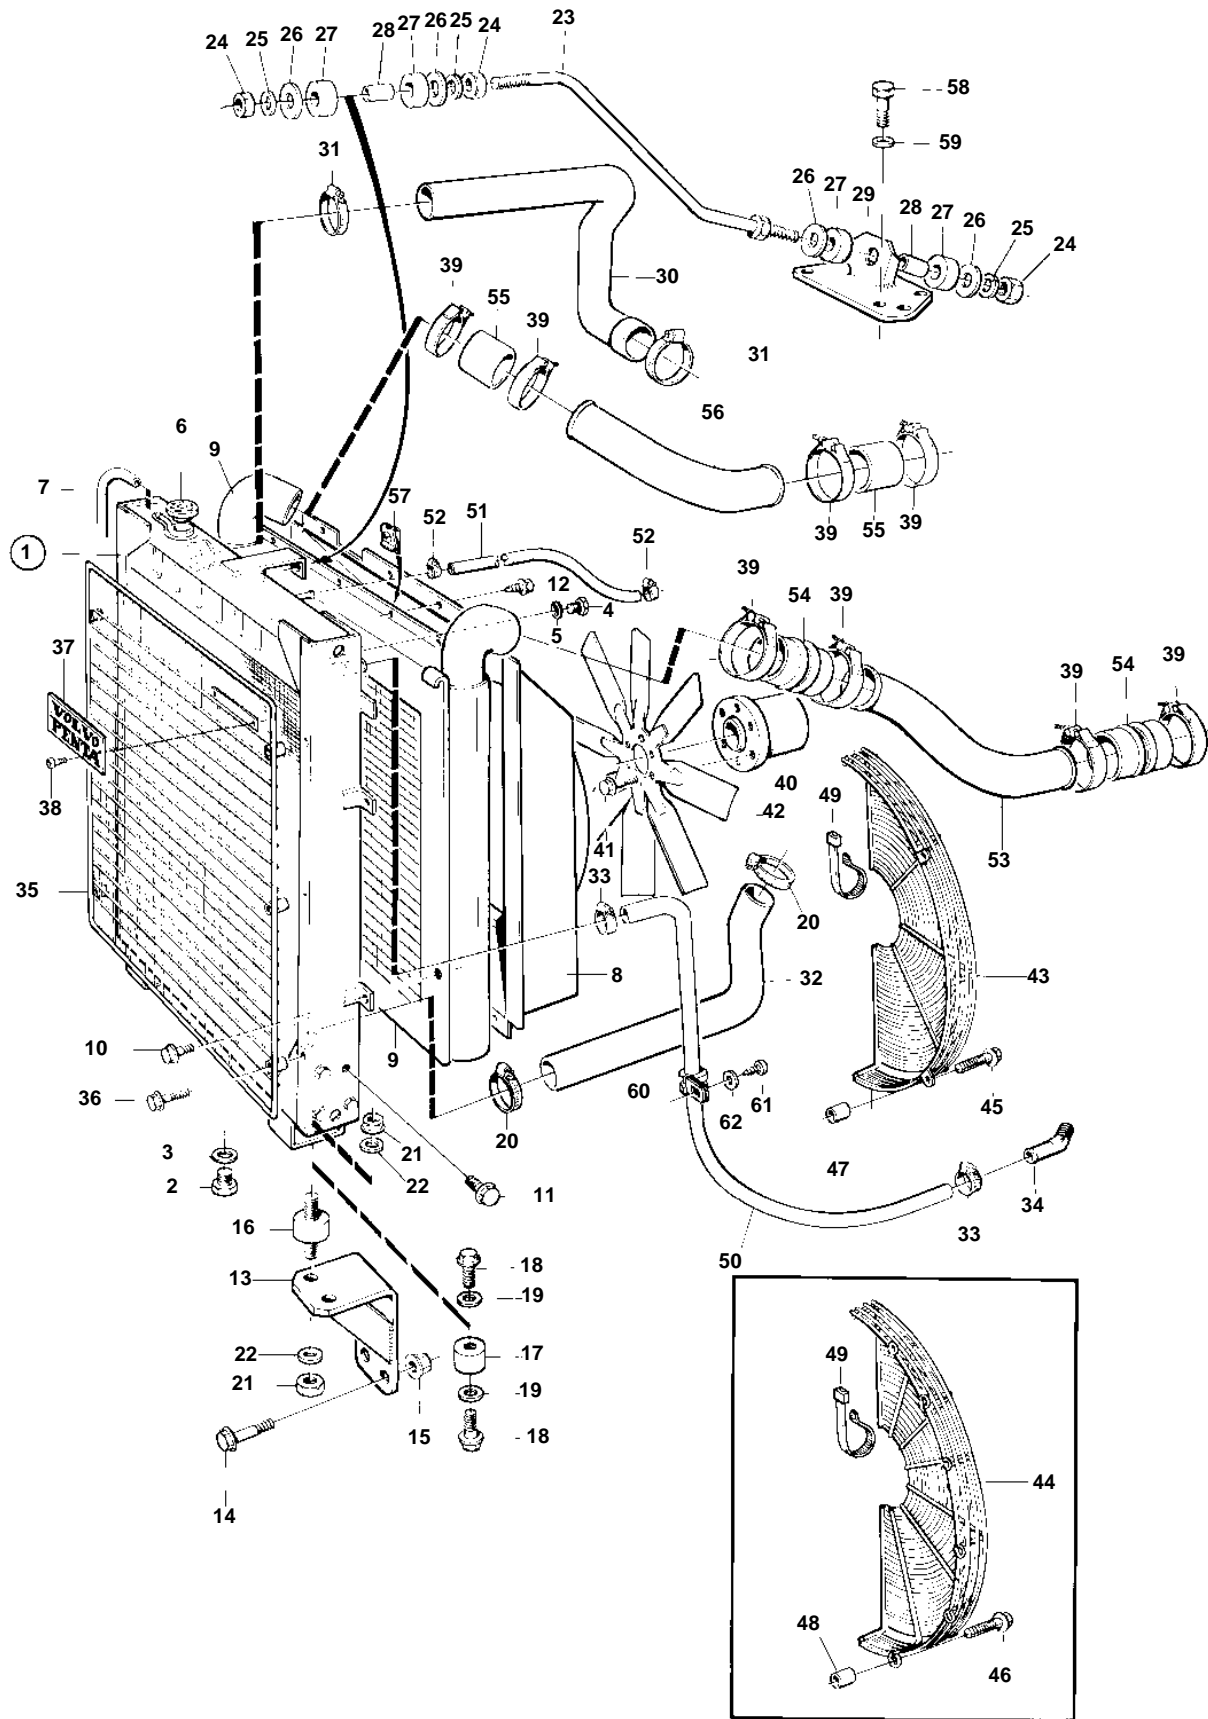

TAD1030G

TAD1030G

REF	PART NO.	QTY	DESCRIPTION	NOTES
1	866092	1	Radiator	
2	960630	1	· Plug	
3	969011	1	· Gasket	
4	947660	1	· Plug	
5	11994	1	· Gasket	
6	866095	1	· Pressure cap	
7	192618	X	Hose	L=1350mm
8	866094	1	Fan shroud	SN-XXXXXXXXXX/277519
	3825748	1	Fan shroud	SNXXXXXXXXXX/277520-
9	866093	1	Intercooler	
10	946173	4	Flange screw	
11	965179	8	Flange screw	
12	966862	8	Screw	
13	865785	2	Bracket	
14	946817	4	Screw	
15	971096	4	Nut	
16	849170	2	Rubber cushion	
17	866856	2	Spacer	When rubber cushions are not used for the radiator.
18	946502	4	Screw	L=20mm. When rubber cushions are not used for the radiator.
19	940280	4	Spring washer	When rubber cushions are not used for the radiator.
20	943480	2	Clamp	
21	955850	4	Nut	
22	940280	4	Spring washer	
23	865181	1	Stay	
24	955793	3	Nut	
25	941912	3	Spring washer	
26	191940	4	Washer	
27	866857	4	Rubber bushing	(252203)
28	252202	2	Bushing	
29	1660904	1	Anchorage	
30	865283	1	Hose, therm. housing	
31	943480	2	Clamp	
32	865284	1	Hose, cool. water pipe	
33	943475	2	Hose clamp	
34	942649	1	Nipple, cool. water pipe	
35	865159	1	Radiator protector	SO
36	947760	6	Flange screw	
37	846118	1	Emblem	
38	941651	2	Screw	
39	865575	8	Hose clamp	
40	865768	1	Fan hub	
41	946472	6	Screw	
42	865324	1	Fan, pusher type	D=750mm
43	865883	2	Fan protector	SN-XXXXXXXXXX/277519
44	3825616	2	Fan protector	SNXXXXXXXXXX/277520-
45	945444	4	Flange screw	SN-XXXXXXXXXX/277519
46	945444	12	Flange screw	SNXXXXXXXXXX/277520-
47	842350	4	Spacer sleeve	SN-XXXXXXXXXX/277519
48	946048	12	Spacer washer	SNXXXXXXXXXX/277520-
49	948211	X	Strip clamp	(948210)
50	944386	X	Hose	L=1000mm
51	943366	X	Hose, air venting	L=950mm
52	943470	2	Hose clamp	
53	865183	1	Pipe, turbo	
54	865127	2	Hose	
55	865128	2	Hose	
56	865184	1	Pipe, induction manifold	
57		X	Clip	EARLY TYPE
58	955523	4	Screw	
59	941907	4	Spring washer	
60	952637	1	Clamp	(943717)
61	972603	1	Screw	
62	960138	1	Washer	