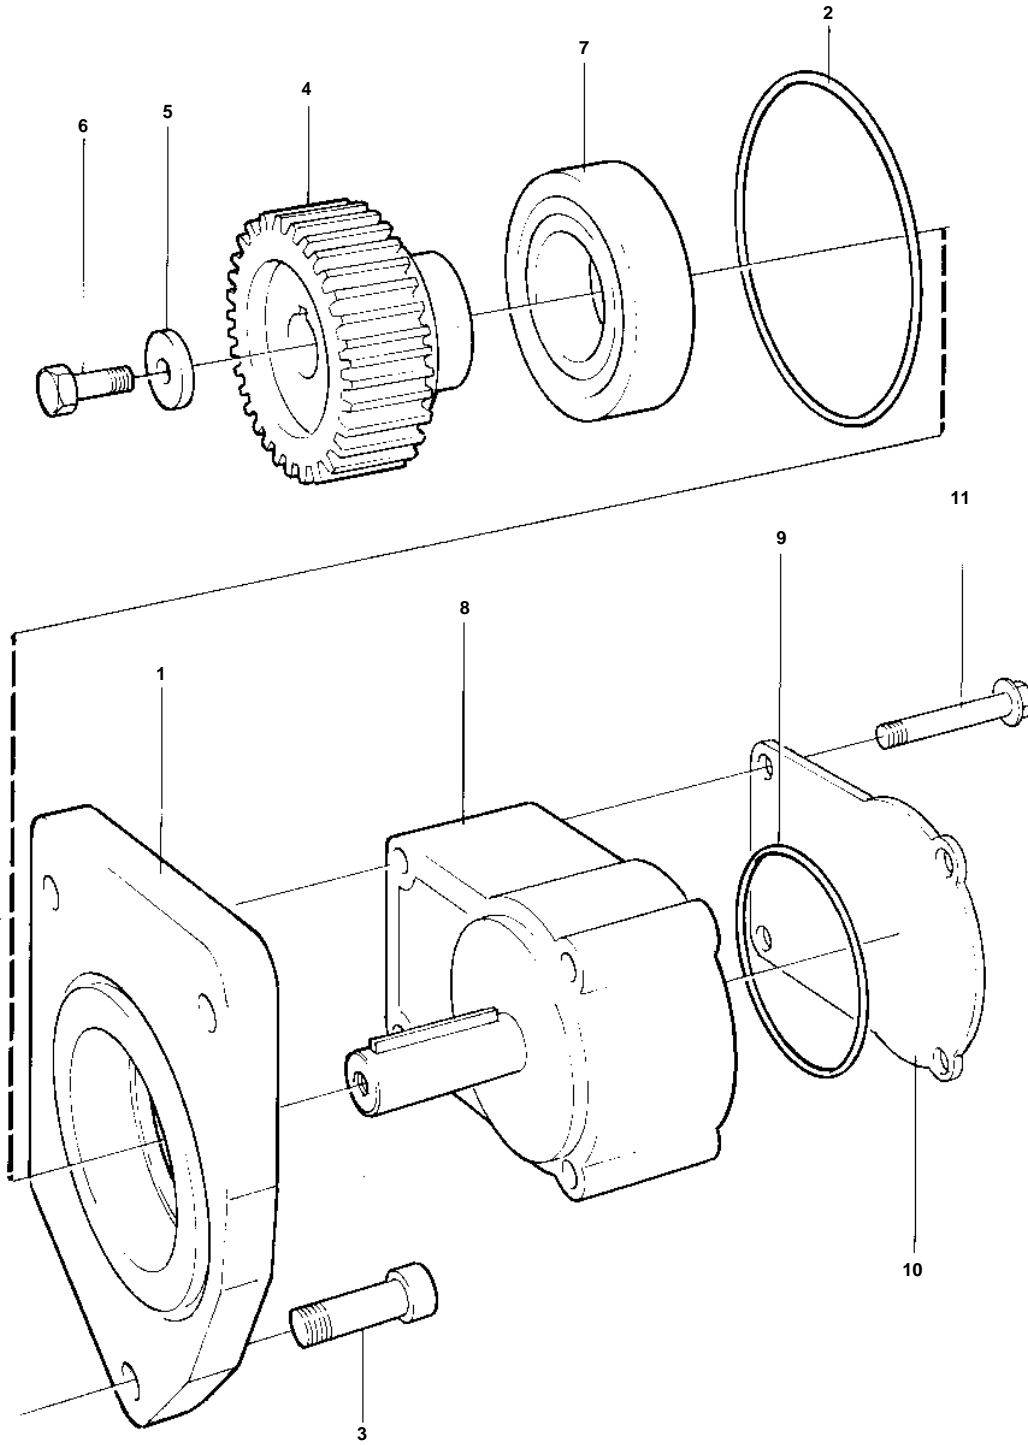

COMMON

15265

COMMON

REF	PART NO.	QTY	DESCRIPTION
1	3825094	1	Flange
2	975610	1	O-ring
3	864553	3	Screw
4	3825095	1	Gear
5	945583	1	Washer
6	946173	1	Flange screw
7	11016	1	Ball bearing
8	864499	1	Bearing
9	976507	1	O-ring
10		1	Cover
11	947760	2	Flange screw