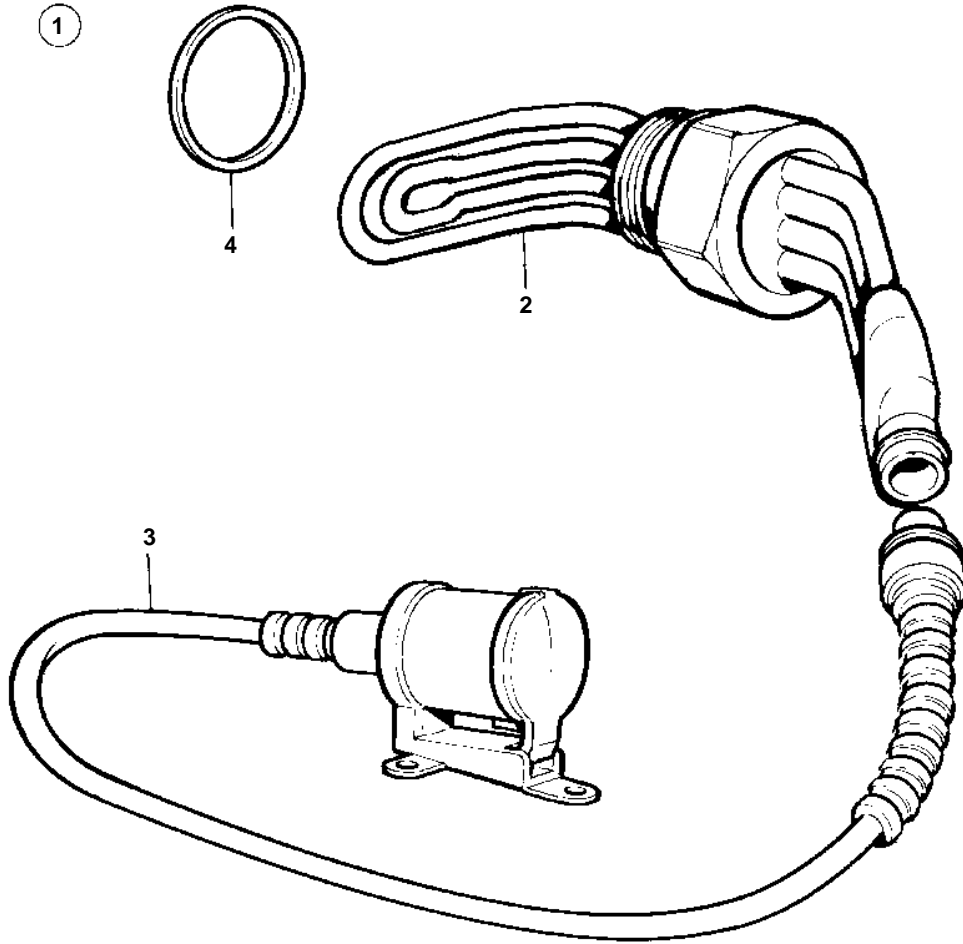

COMMON

COMMON

| REF | PART NO. | QTY | DESCRIPTION | NOTES |
|-----|----------|-----|---------------|--------------------|
| 1 | 1622520 | 1 | Engine heater | 220-240V, 1500W |
| 2 | 1622521 | 1 | • Radiator | |
| 3 | | 1 | • Cable | |
| 4 | 469328 | 1 | • Gasket | |
| 5 | | 1 | • Heat shield | |
| 6 | 8153706 | 1 | • Cable | L=2500mm (1129295) |
| | | 1 | • Cable | L=5000mm |