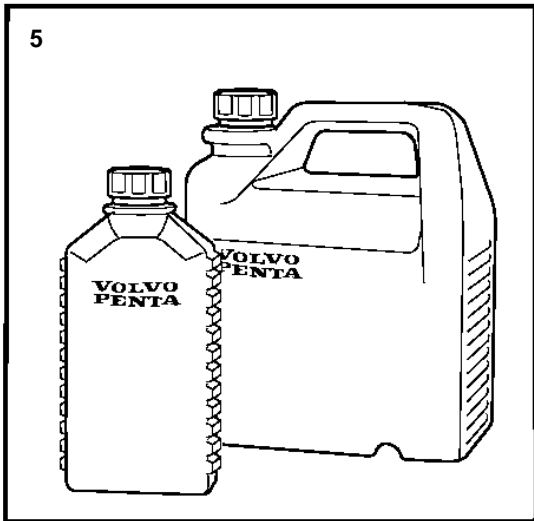

COMMON

COMMON

REF	PART NO.	DESCRIPTION	NOTES
1	1141561	Primer, drive unit	BLUE-GREY,0,5L. Two-can coating.
	1141562	Primer, drive unit	BLUE-GREY, 0,4L SPRAY
	1141593	Primer, drive unit	GREY, 0,3L SPRAY
	1141560	Paint, drive unit	WHITE, 0,4L
	1141567	Paint, drive unit	BLUE-GREY, 0,4L SPRAY
	1141575	Paint, drive unit	GREY, 0,4L SPRAY
		Paint, drive unit	GREY, 0,5L. Two-can coating.
	1141568	Paint, drive unit	BLACK, 0,4L SPRAY
	3851219	Paint, drive unit	SX, 0,4L SPRAY
	3851220	Paint, drive unit	DPX, 0,4L SPRAY
	1141594	Paint, anti-fouling	GREY, 0,5L SPRAY
		Paint, anti-fouling	GREY, 0,5L SPRAY. For scandinavia only.
	827501	Paint, engine	RED, 0,4L SPRAY
	1141564	Paint, engine	RED, 1L
	1141566	Paint, engine	GREEN, 0,4L SPRAY
	837124	Paint, engine	GREEN, 1L
	1141609	Paint, engine	GREEN, 1L FOR INDUSTRY ENGINES
	3851221	Paint, engine	DK CHARCOAL, 0,4L SPRAY
	827502	Clear enamel, engine	0,4 L SPRAY
2	1141630	Oil, gas engines	SAE 20W/50SG, 1L
	1141631	Oil, gas engines	SAE 20W/50SG, 4L
	1141632	Oil, gas engines	SAE 20W/50SG, 20L
	1141633	Oil, gas engines	SAE 20W/50SG, 208L
	1141626	Oil, diesel engines	SAE 15W/40VDS-2, 1L
	1141627	Oil, diesel engines	SAE 15W/40VDS-2, 4L
	1141628	Oil, diesel engines	SAE 15W/40VDS-2, 20L
	1141629	Oil, diesel engines	SAE 15W/40VDS-2, 208L
3	1141637	Oil, transmission	GL5 MINERAL, 1L. For drive units and reverse gears.
	1141638	Oil, transmission	SAE 75W/90 MINERAL, 5L
	1141639	Oil, transmission	SAE 75W/90 MINERAL, 20L
	1141634	Oil, transmission	GL5 SYNTHETIC, 1L. For drive units and reverse gears.
	1141635	Oil, transmission	SAE 90 SYNTHETIC, 5L
	1141636	Oil, transmission	SAE 90 SYNTHETIC, 20L
	1141641	Oil, air compressor	0,25L FOR D42
	1141641	Oil, hydraulic pump	1L
	1141642	Conservation oil	1L
	1161398	Universal oil	0,2 L SPRAY
		Anti-rust agent	0,5L
4	828250	Grease	25g
	1141644	Grease, propeller shaft	500g
5	1141645	Coolant	1L, TYPE 90
	1141646	Coolant	4L, TYPE 90
	1141647	Coolant	200L, TYPE 90
6	840879	Sealant, gasket	25g
	841261	Sealant, gasket	RED, 85g
	1161099	Sealant, gasket	0,125L
	1161277	Sealant, silicon	BLACK, 20g
	1161231	Sealant, silicon	BLACK,0,31L
		Sealant, drive unit	WHITE, 60g
	591247	Sealant, graphite	1kg