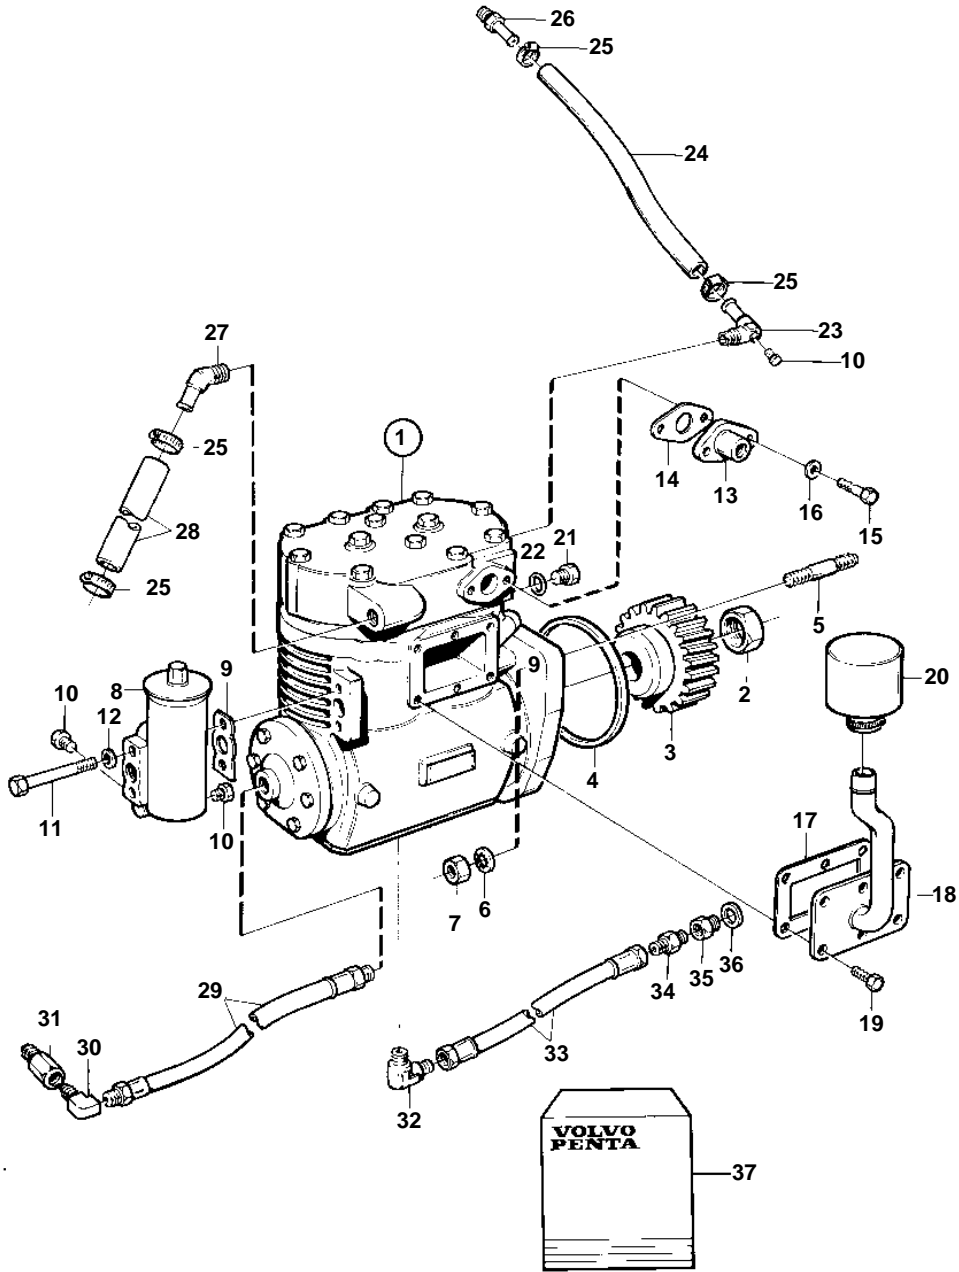

TWD1030ME, TAD1030P

15043

TWD1030ME, TAD1030P

REF	PART NO.	QTY	DESCRIPTION	SEE SEC.	NOTES
1	1080437	1	Compressor		
	3803136	1	Compressor, exch		Exchange unit
2	1518355	1	• Nut		
3	478289	1	Gear		
			Bulletin 45-01	45-01-EN	Timing Gears, 71, 100, 121
4	975610	1	O-ring		
5	953346	3	Stud		
6	941911	3	Spring washer		
7	955828	3	Nut		
8	1503492	1	Regulator		
9	1626068	1	Gasket		
10	180759	4	Plug		
11	965218	2	Screw		
12	941907	2	Spring washer		
13	330634	1	Flange		
14	1619957	1	Gasket		
15	955297	2	Screw		
16	941907	2	Spring washer		
17	3028016	1	Gasket		
18	864938	1	Air inlet		
19	965175	6	Screw		
20	8152009	1	Filter		(1082111)
21	960628	1	Plug		
22	957173	1	Gasket		
23	192531	1	Nipple		
24	941522	X	Hose		L=95mm
25	943472	4	Hose clamp		
26	479978	1	Nipple		(961654)
27	941534	1	Elbow nipple		
28	941522	X	Hose		L=170mm
29	1507501	1	Hose		
30	180110	1	Elbow nipple		
31	835980	1	Nipple		
32	944276	1	Nipple		
33	966600	1	Hose		
34	326576	1	Nipple		
35	944727	1	Nipple		
36	18818	1	Gasket		
37	3090471	1	Repair kit, air compr.		