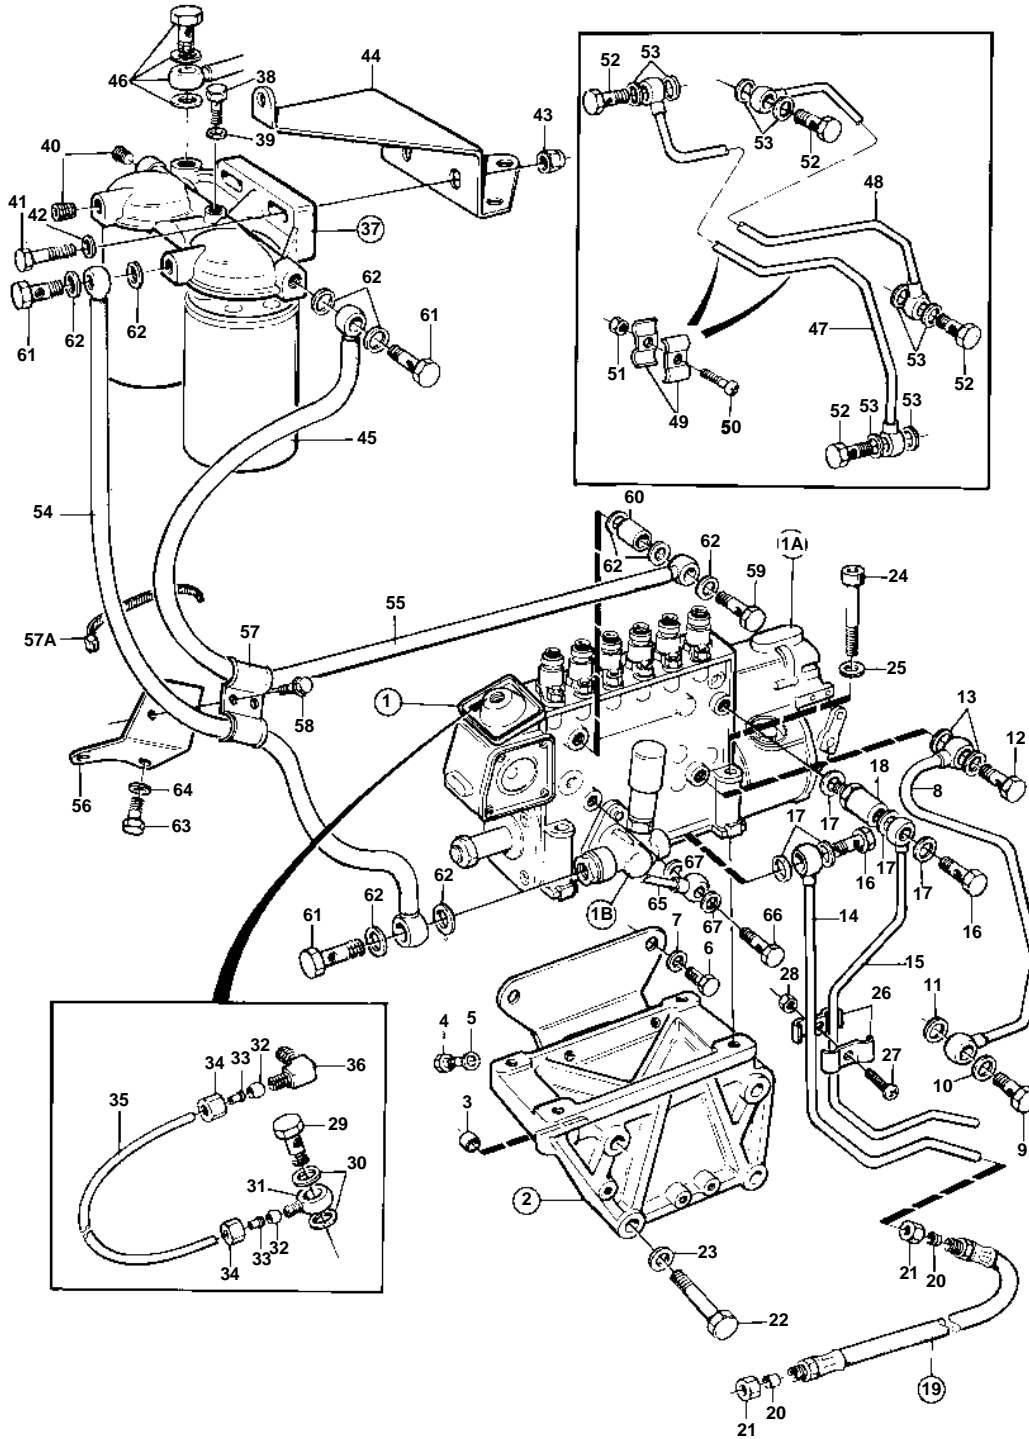

TWD1030ME

15720

TWD1030ME

REF	PART NO.	QTY	DESCRIPTION	SEE SEC.	NOTES
1	865811	1	Injection pump		SN-2100281911. Replaced by 3826087 + 3826088 + 25167 + 2 ea 969211.
				1895	
	3826087	1	Injection pump		SN2100281912-
	3803738	1	Injection pump, exch Comps. not spec.		Exchange unit
1A	3825262	1	• Governor		FOR 865811, 3826087
				2035	
1B	863474	1	• Feed pump		FOR 865811, 3826087
				460	
2	866783	1	Bracket		
3		2	• Guide sleeve		
4	479696	2	• Screw		
5	940097	2	• Washer		
6	479696	2	Screw		
7	940097	2	Washer		
8	422246	1	Pipe, oil drain		SN-2100257935
	11031787	1	Pipe, oil drain	SO	SN2100257936-2100268273
	478964	1	Oil return pipe		SN2100268274-2100281911
	3826088	1	Oil return pipe		SN2100281912-
9	942007	1	Hollow screw		
10	11998	1	Gasket		
11	942703	1	Gasket		
12	25167	1	Hollow screw		
13	969011	2	Gasket		
14	865760	1	Pipe		
15	866363	1	Pipe	SO	
16	25167	2	Hollow screw		
17	969011	5	Gasket		
18	35096	1	Overflow valve		
19	865737	2	Fuel hose		
20	956969	4	• Ferrule		
21	956983	4	• Nut		
22	955566	4	Screw		
23	940280	4	Spring washer		
24	956594	4	Screw		
25	190509	4	Washer		
26	404279	2	Clamp		
27	950047	1	Screw		
28	955825	1	Nut		
29	969299	1	Hollow screw		
30	11994	2	Gasket		
31	945417	1	Nipple		
32	954364	2	Fitting	180	
33	944717	2	Sleeve	180	
34	954356	2	Cap nut	180	
35	945460	X	Plastic pipe	180	L=935mm
36	954385	1	Elbow nipple, intercooler	180	
37	1676832	1	Filter housing		
38	471177	1	• Screw, air venting		
39	947620	1	• Gasket		
40	968062	2	Plug		
41	940162	2	Screw		
42	960142	2	Washer		
43	946420	2	Lock nut		
44		1	Bracketfan ring	196	
45	3825133	2	Fuel filter		(466987)
46		1	Connectorleak off line	262	
47	422815	1	Tube, feed pump-fuel filt.		SN-XXXXXXXXXX/257935
48	479353	1	Pipe, fuel filt.-fuel inj. pump		SN-XXXXXXXXXX/257935. Repl. by 2 pipes 479676+479677, 3 gasket 969011, 1 hollow screw 978197, 1 sleeve 1678297, 1 bracket 479559, 1 clamp 479561 and 2 screw 965175.