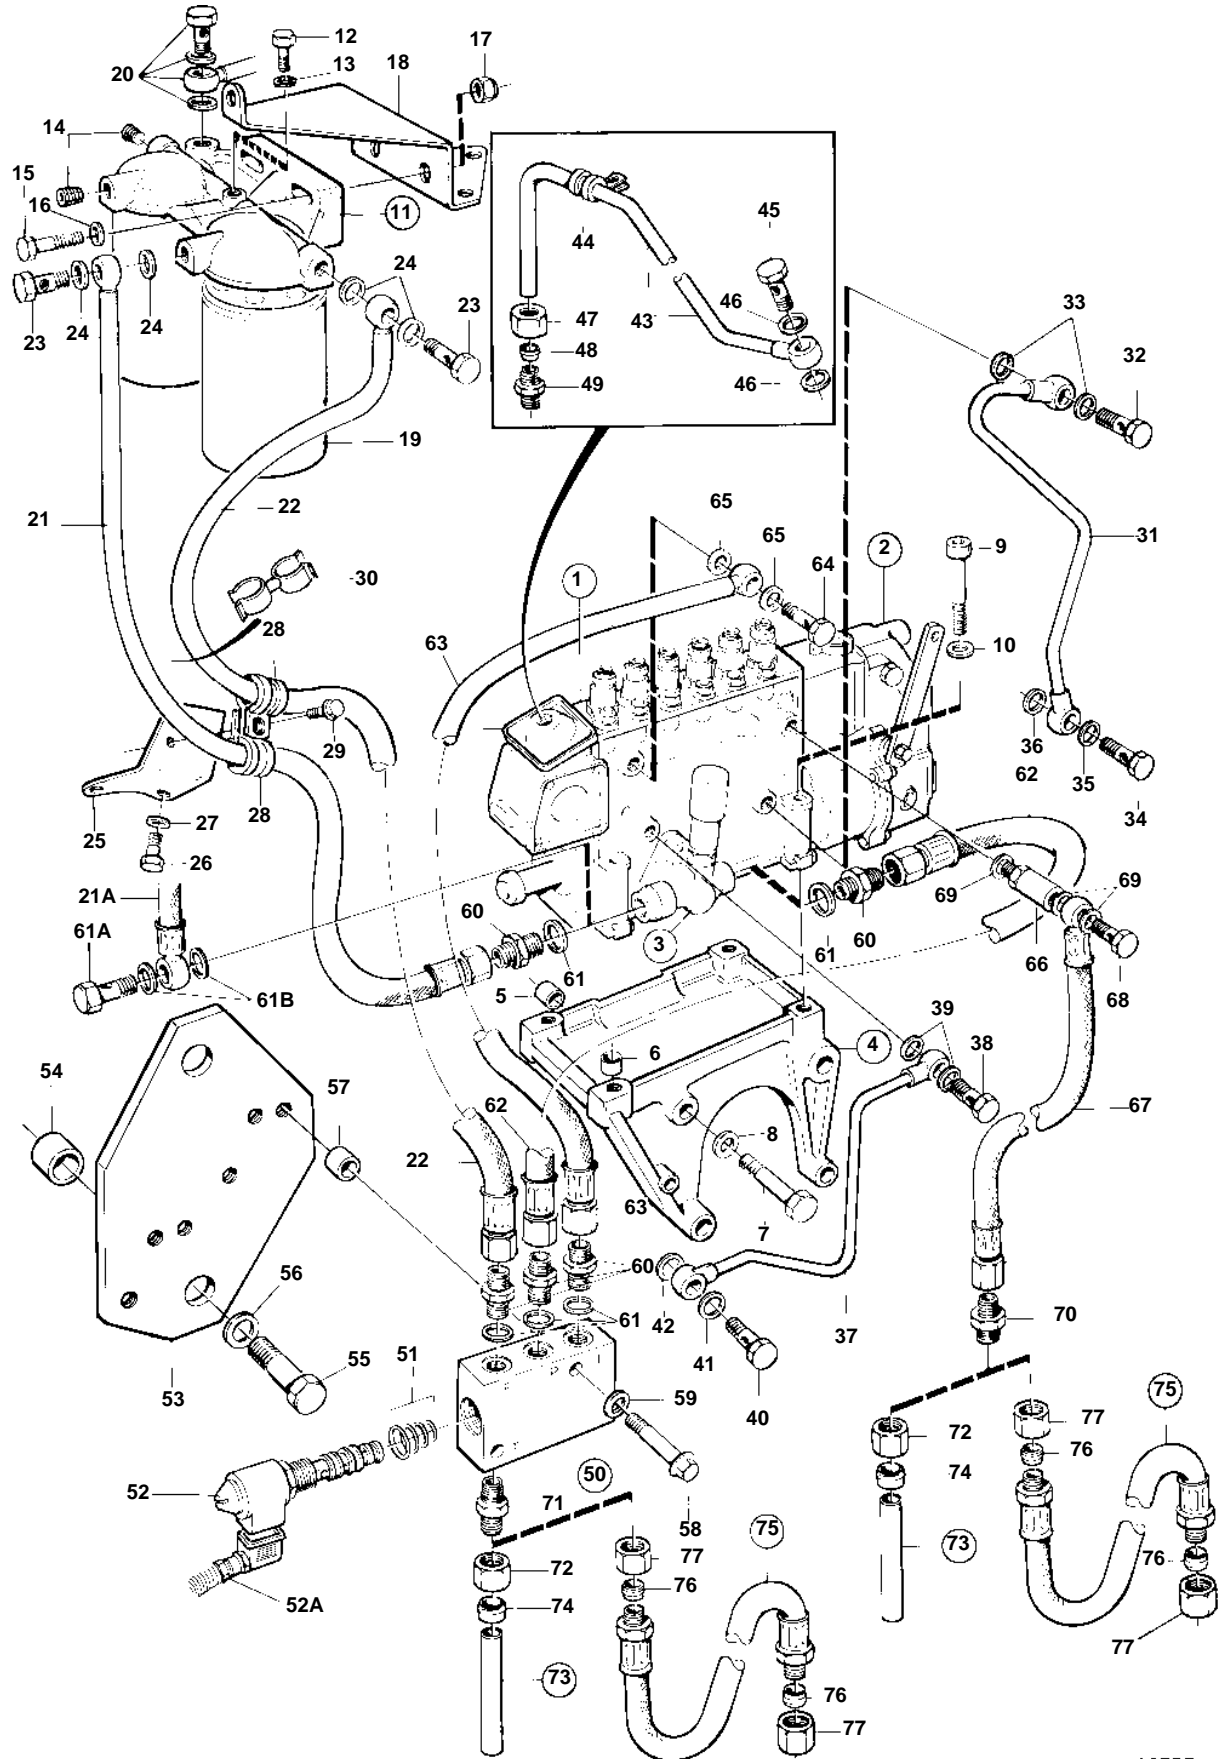

TD1030ME

TD1030ME

REF	PART NO.	QTY	DESCRIPTION	SEE SEC.	NOTES
1	3825516	1	Injection pump		
	3803736	1	Injection pump, exch		Exchange unit
2	3825878	1	· Governor		
3	244825	1	· Feed pump		
				600	
4	478647	1	Bracket		
5		2	· Guide sleeve		
6	417588	1	· Guide sleeve		
7	955566	4	Screw		
8	940280	4	Spring washer		
9	940156	4	Screw		
10	190509	4	Washer		
11	1676832	1	Filter housing		
12	471177	1	· Screw, air venting		
13	947620	1	· Gasket		
14	968062	3	Plug		
15	940162	2	Screw		
16	960142	2	Washer		
17	946420	2	Lock nut		
18		1	Bracketfan ring	196	
19	3825133	2	Fuel filter		
20		1	Connectorleak off line	2465	
21	3825833	1	Fuel hose		SN-2100234803
21A	3826263	1	Fuel hose		SN2100234804-
22	3825602	1	Fuel hose		
23	25167	2	Hollow screw		
24	969011	4	Gasket		
25	479559	1	Bracket		
26		2	Screwwater pump		
27		2	Washerwater pump		
28	952631	2	Clamp		
29	965175	1	Screw		
30	866663	2	Clamp		
31	422246	1	Pipe, oil drain		
32	25167	1	Hollow screw		
33	969011	2	Gasket		
34	942007	1	Hollow screw		
35	11998	1	Gasket		
36	942703	1	Gasket		
37	422245	1	Pressure oil line		
38	48634	1	Hollow screw		
39	947281	2	Gasket		
40	942081	1	Hollow screw		
41	18666	1	Gasket		
42	11994	1	Gasket		
43	479678	1	Pipe		
44	18368	1	Clamp		
45	969299	1	Hollow screw		
46	11994	2	Gasket		
47	954357	1	Cap nut		
48	954365	1	Fitting		
49	954386	1	Fitting, induction manifold		
50	866699	1	Shut-off valve		
51	3825238	1	· Gasket kit		
52	3825240	1	· Magnet		
52A	866927	1	Cable kit		
53	3826145	1	Bracket		
54	847397	2	Sleeve		
55	955570	2	Screw		
56	940280	2	Spring washer		
57	843075	2	Sleeve		
58	965179	2	Flange screw		
59	966674	2	Washer