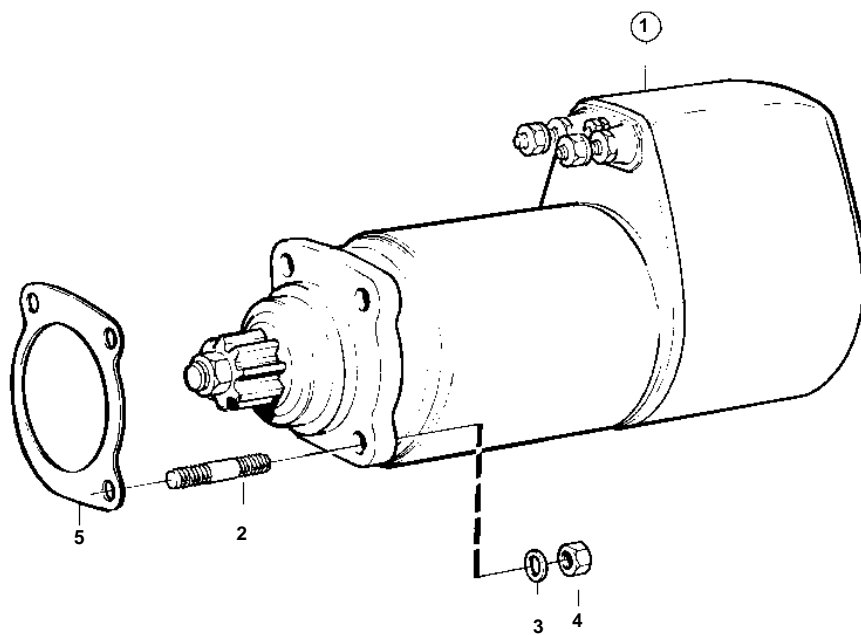

TD1030ME, TWD1030ME

9978

TD1030ME, TWD1030ME

REF	PART NO.	QTY	DESCRIPTION	SEE SEC.	NOTES
1	847330	1	Starter motor	121	24V
	4777147	1	Starter motor, oil proofed	122	24V
2	953486	3	Stud		
3	942336	3	Spring washer		
4	955827	3	Nut		
5	11030013	1	Gasket		FOR 4777147