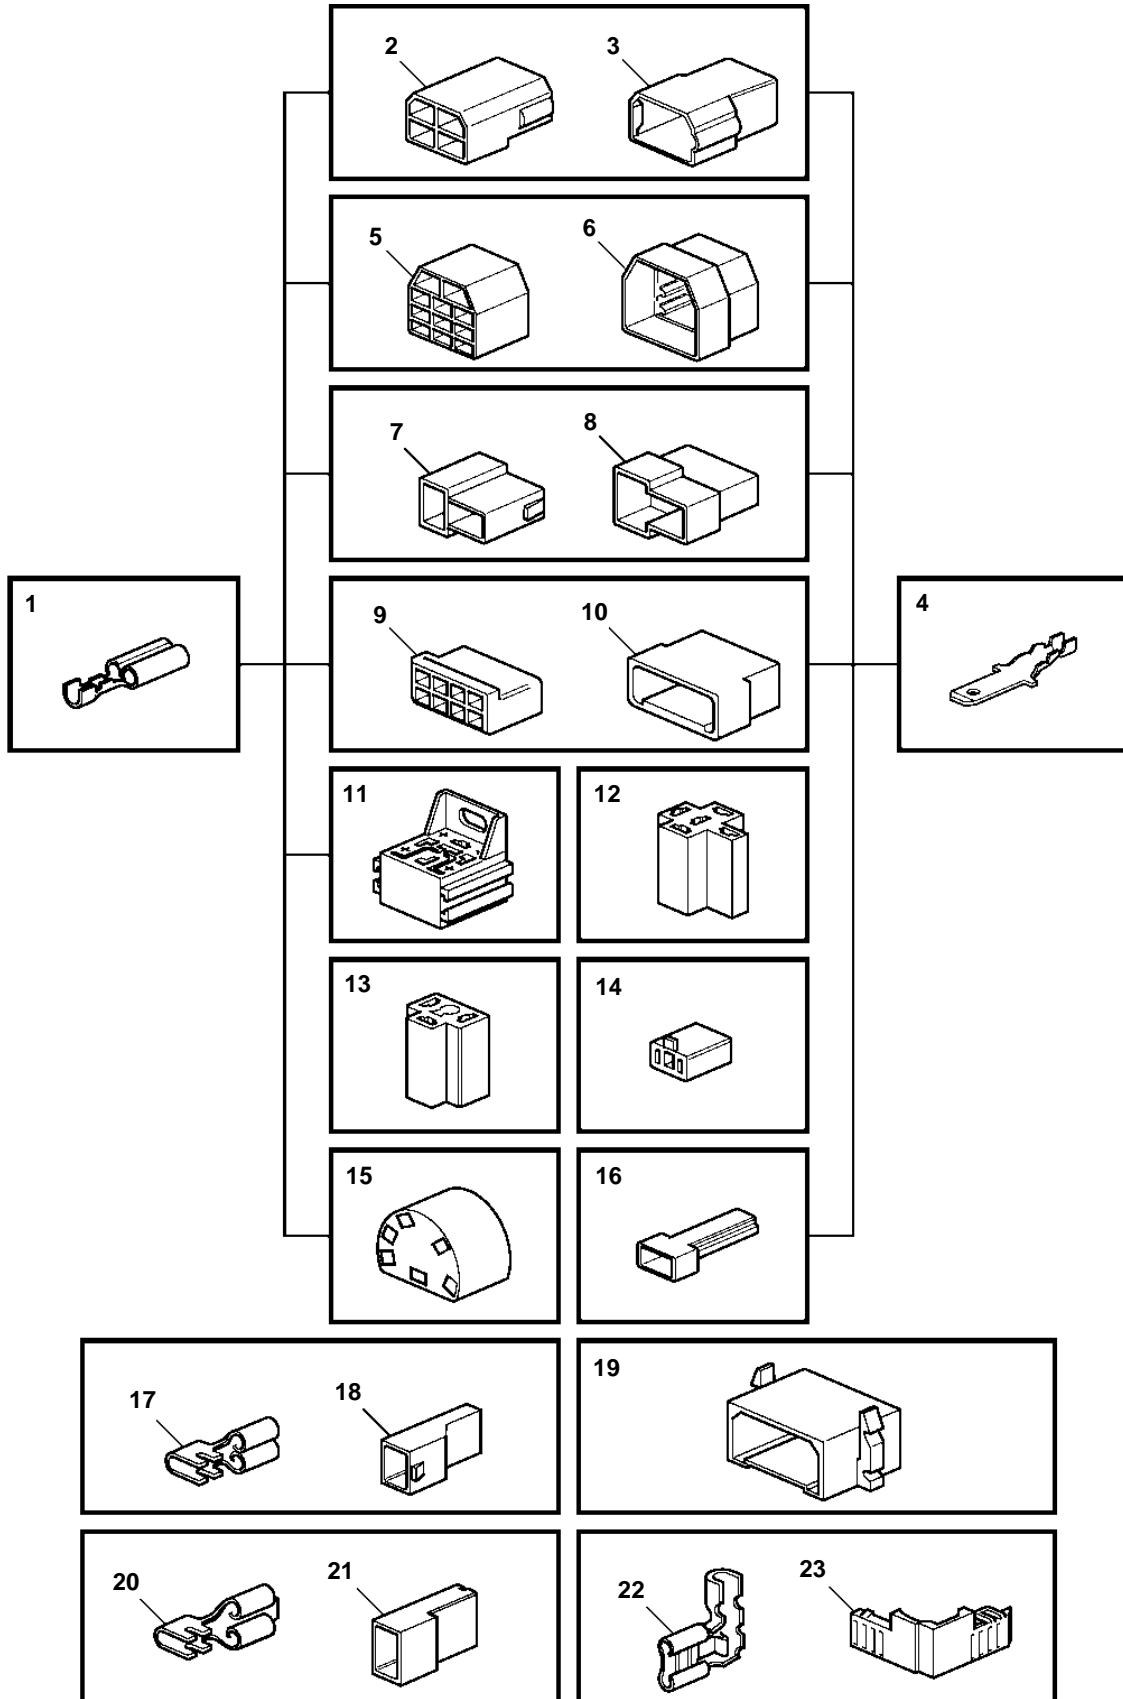

COMMON

COMMON

REF	PART NO.	DESCRIPTION	NOTES
1		Cable terminal	6,3x0,8x1,1-2,5sq.mm
	949206	Cable terminal	6,3x0,8x4,0-6,0sq.mm
2	948856	Receptacle housing	6,3x4 NATURAL
3	948855	Tab housing	6,3x4 NATURAL
4	881487	Cable terminal	6,3x0,8x0,75-2,5sq.mm
	881488	Cable terminal	6,3x0,8x4,0-6,0sq.mm
5	945830	Receptacle housing	6,3x11 NATURAL
6	945831	Tab housing	6,3x11 NATURAL
7	958210	Receptacle housing	6,3x2 BLACK
8	958209	Tab housing	6,3x2 BLACK
9	944076	Receptacle housing	6,3x8 NATURAL
10	948857	Tab housing	6,3x8 NATURAL
11	977184	Tab housing	6,3x5x4,8/2,8x4
12	1214948	Receptacle housing	6,3x5 BLACK
13	945469	Receptacle housing	6,3x3 BLACK
14	1578937	Receptacle housing	6,3x2 NATURAL
15	828624	Receptacle housing	6,3x6
16	958207	Tab housing	6,3x1 BLACK
17	949405	Cable terminal	4,8x1,1-2,5sq.mm
18	947848	Receptacle housing	4,8x1 NATURAL
19	944077	Housing	6,3x8 NATURAL
20	881483	Cable terminal	6,3x0,8x1,1-2,5sq.mm
	881484	Cable terminal	6,3x0,8x4,0-6,0sq.mm
21	949597	Housing	6,3x1 NATURAL
	943511	Receptacle housing	6,3x1 NATURAL
22	881489	Cable terminal	6,3x0,8x1,1-2,5
23	944221	Receptacle housing	6,3x1 NATURAL