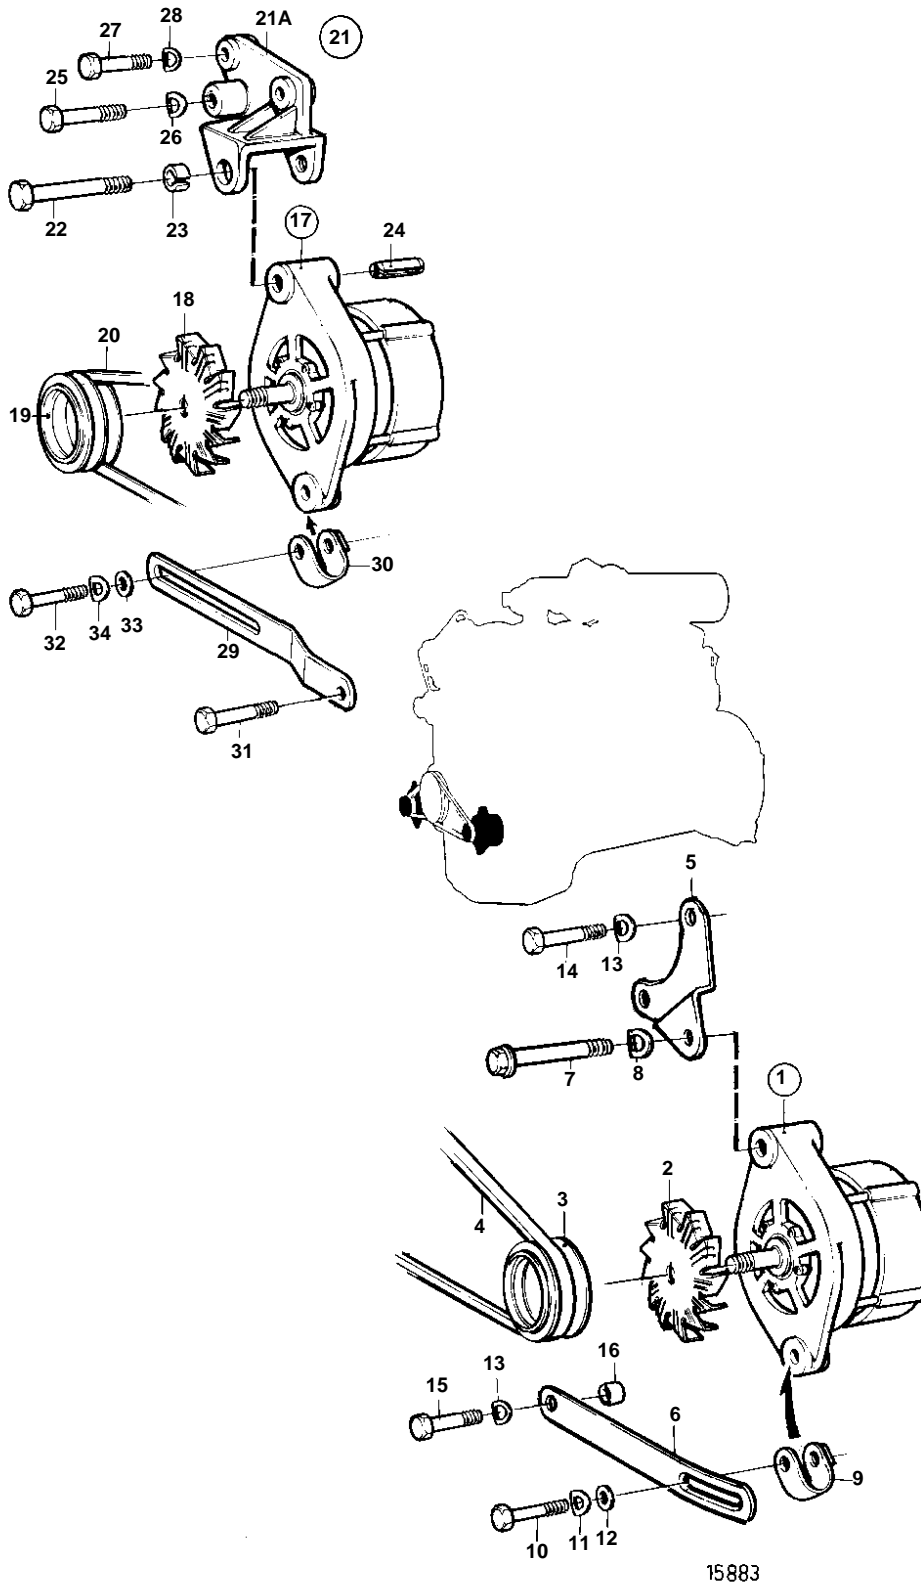

TD1030ME, TWD1030ME

TD1030ME, TWD1030ME

REF	PART NO.	QTY	DESCRIPTION	SEE SEC.	NOTES
1	872021	1	Alternator		28V 60A
				127	
2		1	Fan		FOR 872021
3	822573	1	Pulley		
4	978547	1	V-belt		(966697)
5	1082911	1	Support plate		
6	1545307	1	Tensioner		
7	971005	1	Screw		
8	941911	1	Spring washer		
9	466734	1	Tensioning eyelet		
10	955299	1	Screw		
11	941907	1	Spring washer		
12	191172	1	Washer		
13	942336	3	Spring washer		
14	940162	2	Screw		
15	955541	1	Screw		
16	821540	1	Spacer sleeve		L=22mm
17	872021	1	Alternator		28V 60A
				127	
18		1	Fan		FOR 872021
19	822573	1	Pulley		
20	966926	1	V-belt		
21	3825849	1	Bracket		CMPL
21A		1	· Bracket		
22	831920	1	· Bushing		
23	955555	1	Screw		
24	1610144	1	Pin		
25	971003	1	Screw		
26	941911	1	Spring washer		
27	955538	2	Screw		
28	940097	2	Washer		
29	863726	1	Tensioner		
30	466734	1	Tensioning eyelet		
31	955542	1	Screw		
32	955299	1	Screw		
33	191172	1	Washer		
34	941907	1	Spring washer		