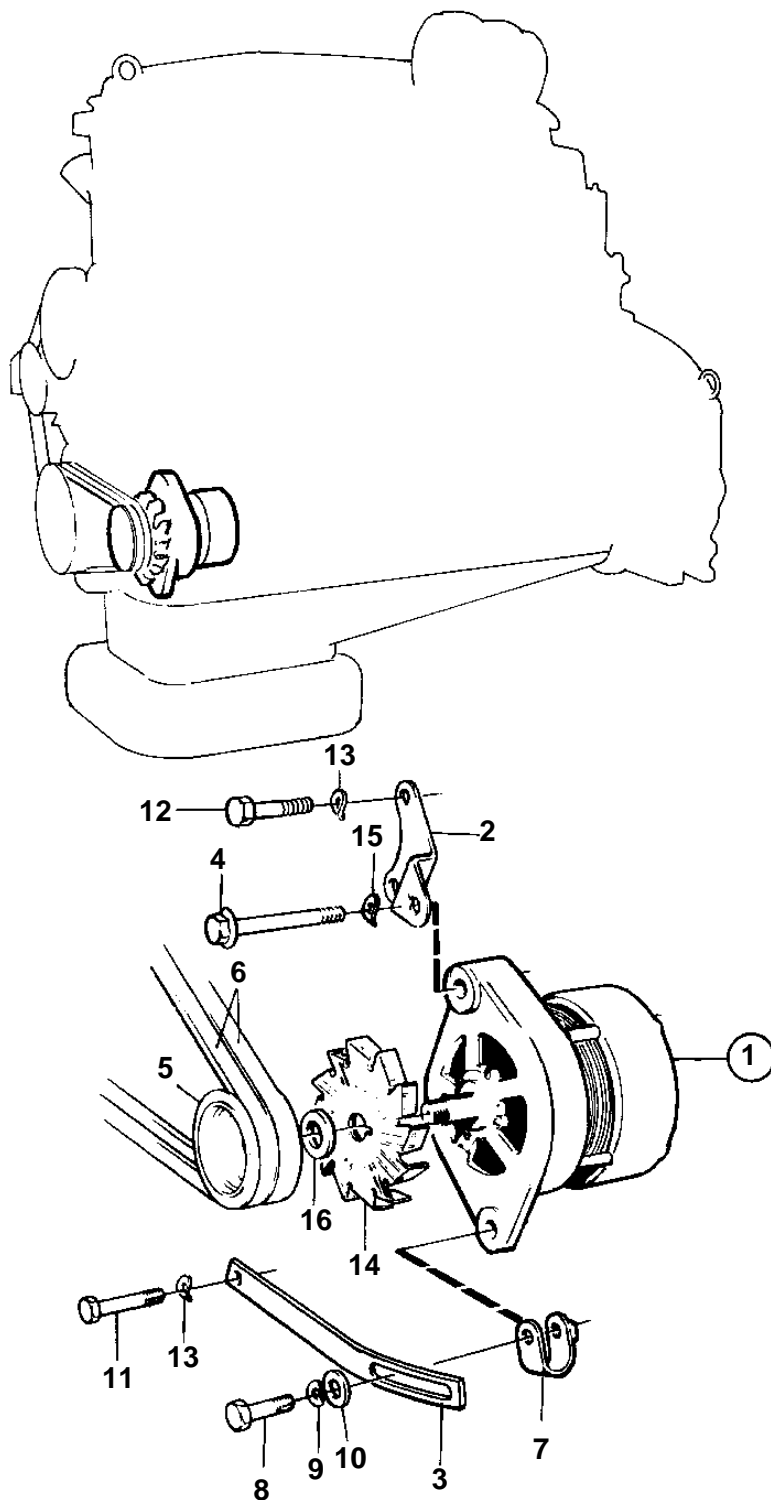

TD1030ME, TWD1030ME

15028

TD1030ME, TWD1030ME

REF	PART NO.	QTY	DESCRIPTION	SEE SEC.	NOTES
1	1089862	1	Alternator		28V 80A. For 24 voltage electric system Exchange unit
	3803394	1	Alternator,exch	1719	
2	1082911	1	Support plate		
3	1545307	1	Tensioner		
4	971005	1	Screw		
5	822573	1	Pulley		
6	978548	1	V-belt kit		
7	466735	1	Tensioning eyelet		FOR 6779261,1082911
8	955299	1	Screw		
9	941907	1	Spring washer		
10	191172	1	Washer		
11	955541	1	Screw		
12	940162	2	Screw		
13	942336	3	Spring washer		
14	1613241	1	Fan		FOR 6779261,1089862
15	941911	1	Spring washer		
16	945544	1	Washer		FOR 6779261,1089862