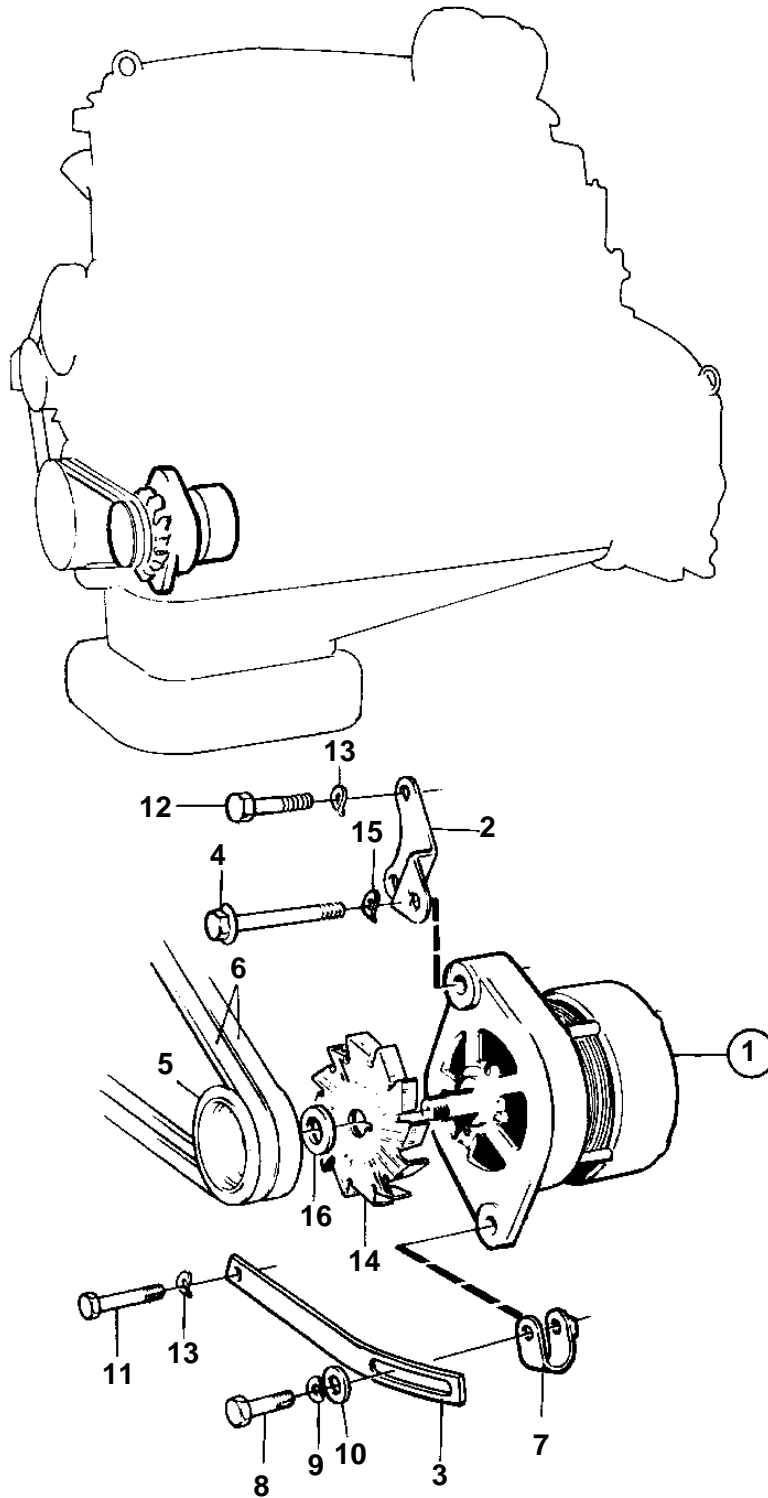

TD1030ME, TWD1030ME

15028

TD1030ME, TWD1030ME

REF	PART NO.	QTY	DESCRIPTION	SEE SEC.	NOTES
1	872021	1	Alternator	127	28V 60A. For 24 voltage electric system.
2	1082911	1	Support plate		
3	1545307	1	Tensioner		
4	971005	1	Screw		
5	822573	1	Pulley		
6	978548	1	V-belt kit		
7	466734	1	Tensioning eyelet		FOR 872021
8	955299	1	Screw		
9	941907	1	Spring washer		
10	191172	1	Washer		
11	955541	1	Screw		
12	940162	2	Screw		
13	942336	3	Spring washer		
14	847707	1	Fan		FOR 872021
15	941911	1	Spring washer		