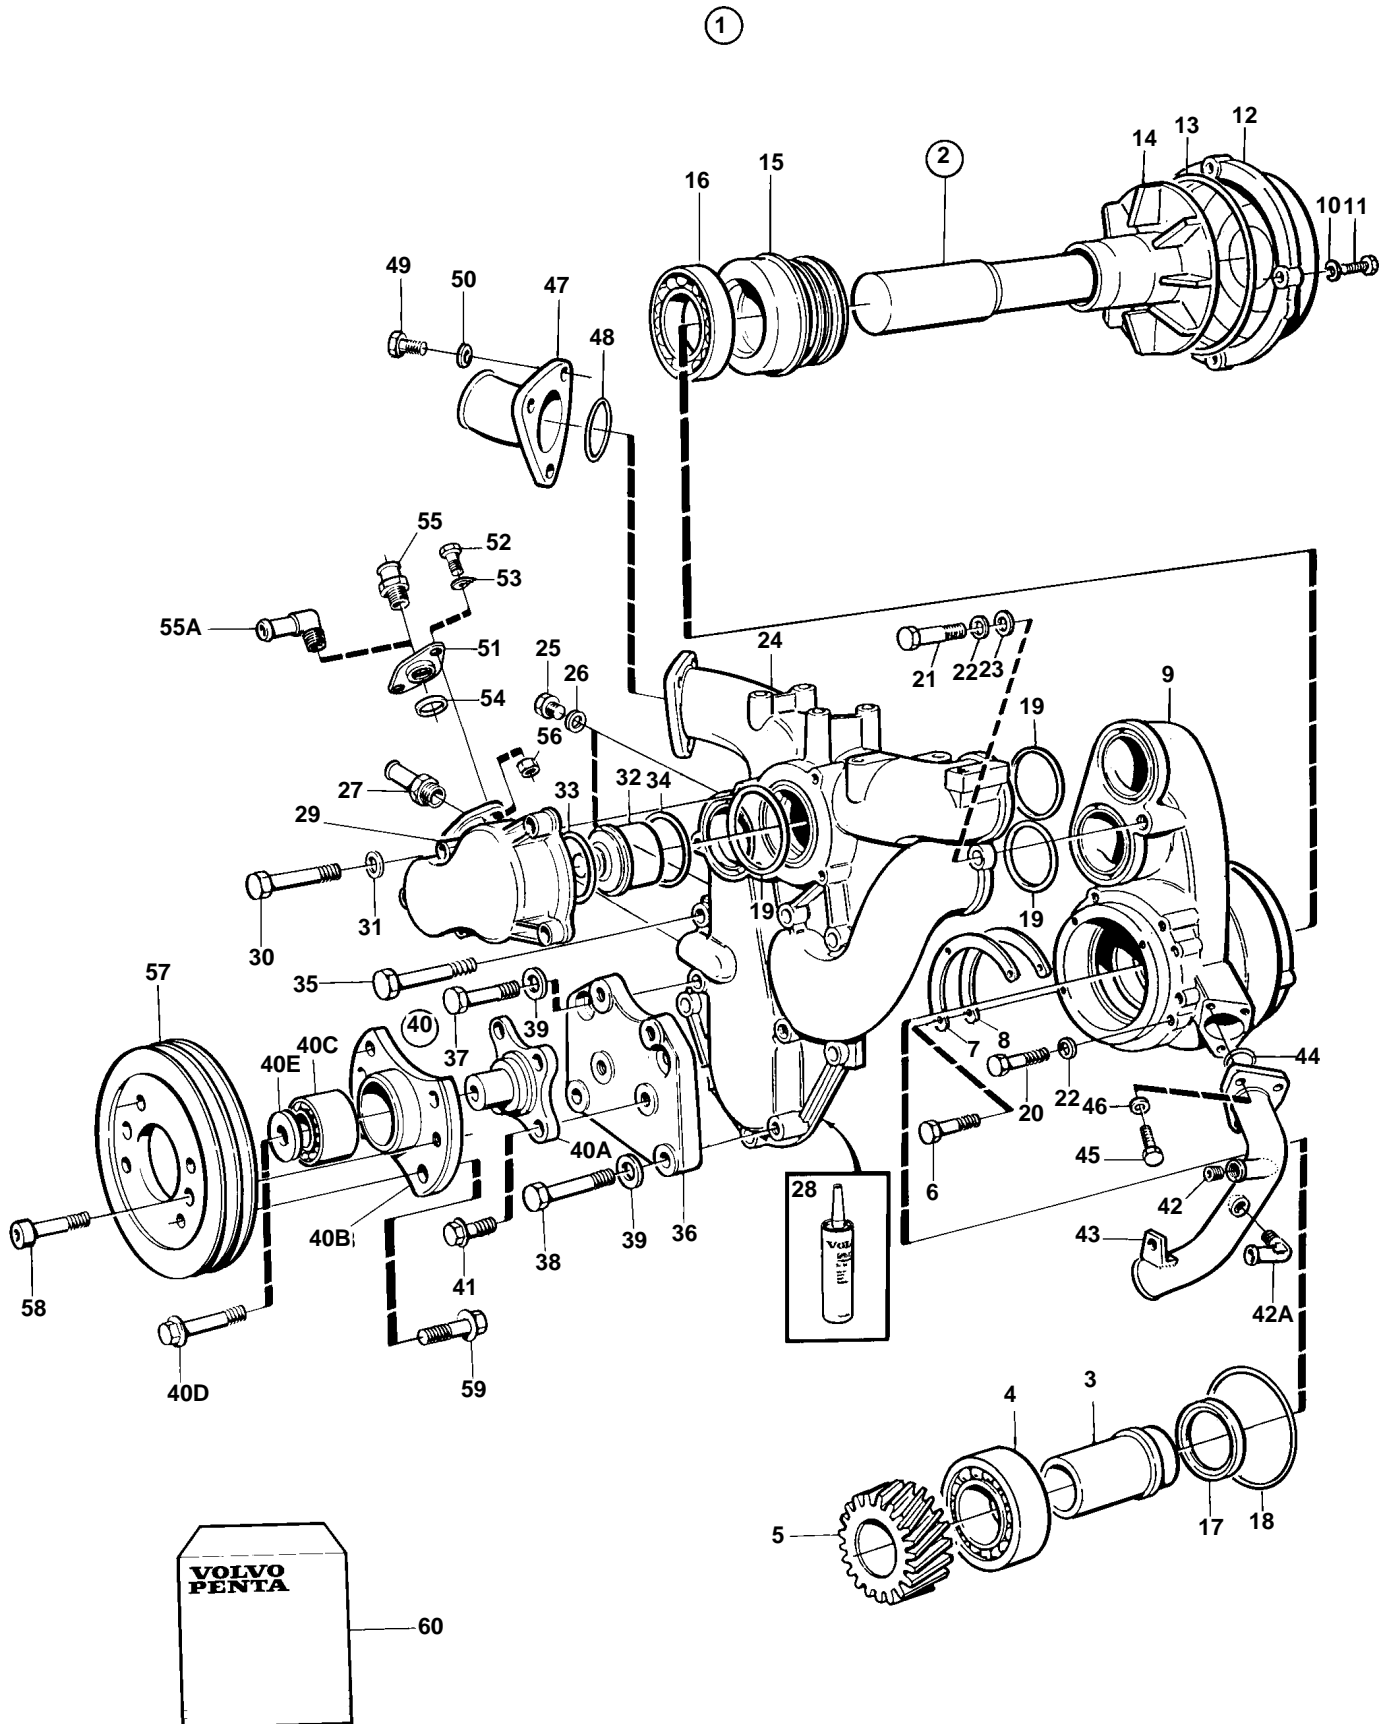

TD1030ME, TWD1030ME

TD1030ME, TWD1030ME

REF	PART NO.	QTY	DESCRIPTION	SEE SEC.	NOTES
1	478845	1	Water pump		SN-XXXXXXXXXX/257068. As a spare part, use water pump 1675945.
	479931	1	Water pump		SNXXXXXXXXXX/257069-. As a spare part, use water pump 1675945.
	1675945	1	Water pump		SN-XXXXXXXXXX/258617 SNXXXXXXXXXX/258618-
2	1675947	1	· Shaft		Included in repair kit 276814 for water pump 1675945.
3		1	· · Bearing spindle		Included in repair kit 276814 for water pump 1675945.
4	181286	1	· Ball bearing		Included in repair kit 276814 for water pump 1675945.
5	470265	1	· Gear		
			· Bulletin 45-01	45-01-EN	Timing Gears, 71, 100, 121
6	940100	3	· Screw		
7	1545359	1	· Lock washer		Included in repair kit 276814 for water pump 1675945.
8	1545358	1	· Lock washer		Included in repair kit 276814 for water pump 1675945.
9		1	· Housing		
10	941906	4	· Spring washer		Included in repair kit 276814 for water pump 1675945.
11	955513	4	· Screw		
12	469418	1	· Cover		
13	925262	1	· O-ring		Included in repair kit 276814 for water pump 1675945.
14	1675944	1	· Impeller		Included in repair kit 276814 for water pump 1675945.
15	1676561	1	· Sealing ring		(1675943). Included in repair kit 276814 for water pump 1675945.
16	184816	1	· Ball bearing		(183894). Included in repair kit 276814 for water pump 1675945.
17	978293	1	· Sealing ring		Included in repair kit 276814 for water pump 1675945.
18	925257	1	O-ring		Included in repair kit 276814 for water pump 1675945.
19	1664473	3	O-ring		Included in repair kit 276814 for water pump 1675945.
20	955542	4	Screw		
21	955535	1	Screw		
22	942336	5	Spring washer		
23	940097	1	Washer		
24	865842	1	Thermostat housing		
25	960632	2	Plug		
26	947624	2	Gasket		
27	479974	1	Nipple, oil cooler	108	(942691)
28	1161231	X	Sealant		304ml
	1161277	X	Sealant		10g
	423351	1	Gasket, paper		ALT. Included in repair kit 276814 for water pump 1675945.
29	422730	1	Cover		
30	940186	5	Screw		
31	941907	5	Spring washer		
32	8149186	1	Thermostat		86°C (1676306)
33	1544410	1	Sealing ring		Included in repair kit 276814 for water pump 1675945.
34	1544710	1	Sealing ring		
35	955537	6	Screw		L=51mm
36	422771	1	Bracket		
37	955544	2	Screw		L=102mm
38	955537	2	Screw		L=51mm
39	942336	4	Spring washer		
40	1675738	1	Fan hub		
40A		1	· Shaft		
40B		1	· Bearing housing		
40C	1675763	1	· Ball bearing	SO	
40D	976471	1	· Flange screw		
40E		1	· Washer		10,5x42x6mm
41	965185	4	Flange screw		
42	479977	1	Plug		(952077)
42A		1	Elbow nipple	196	
43	866261	1	Coolant pipe		(865845)
44	975673	1	O-ring		Included in repair kit 276814 for water pump 1675945.
45	955525	3	Screw		