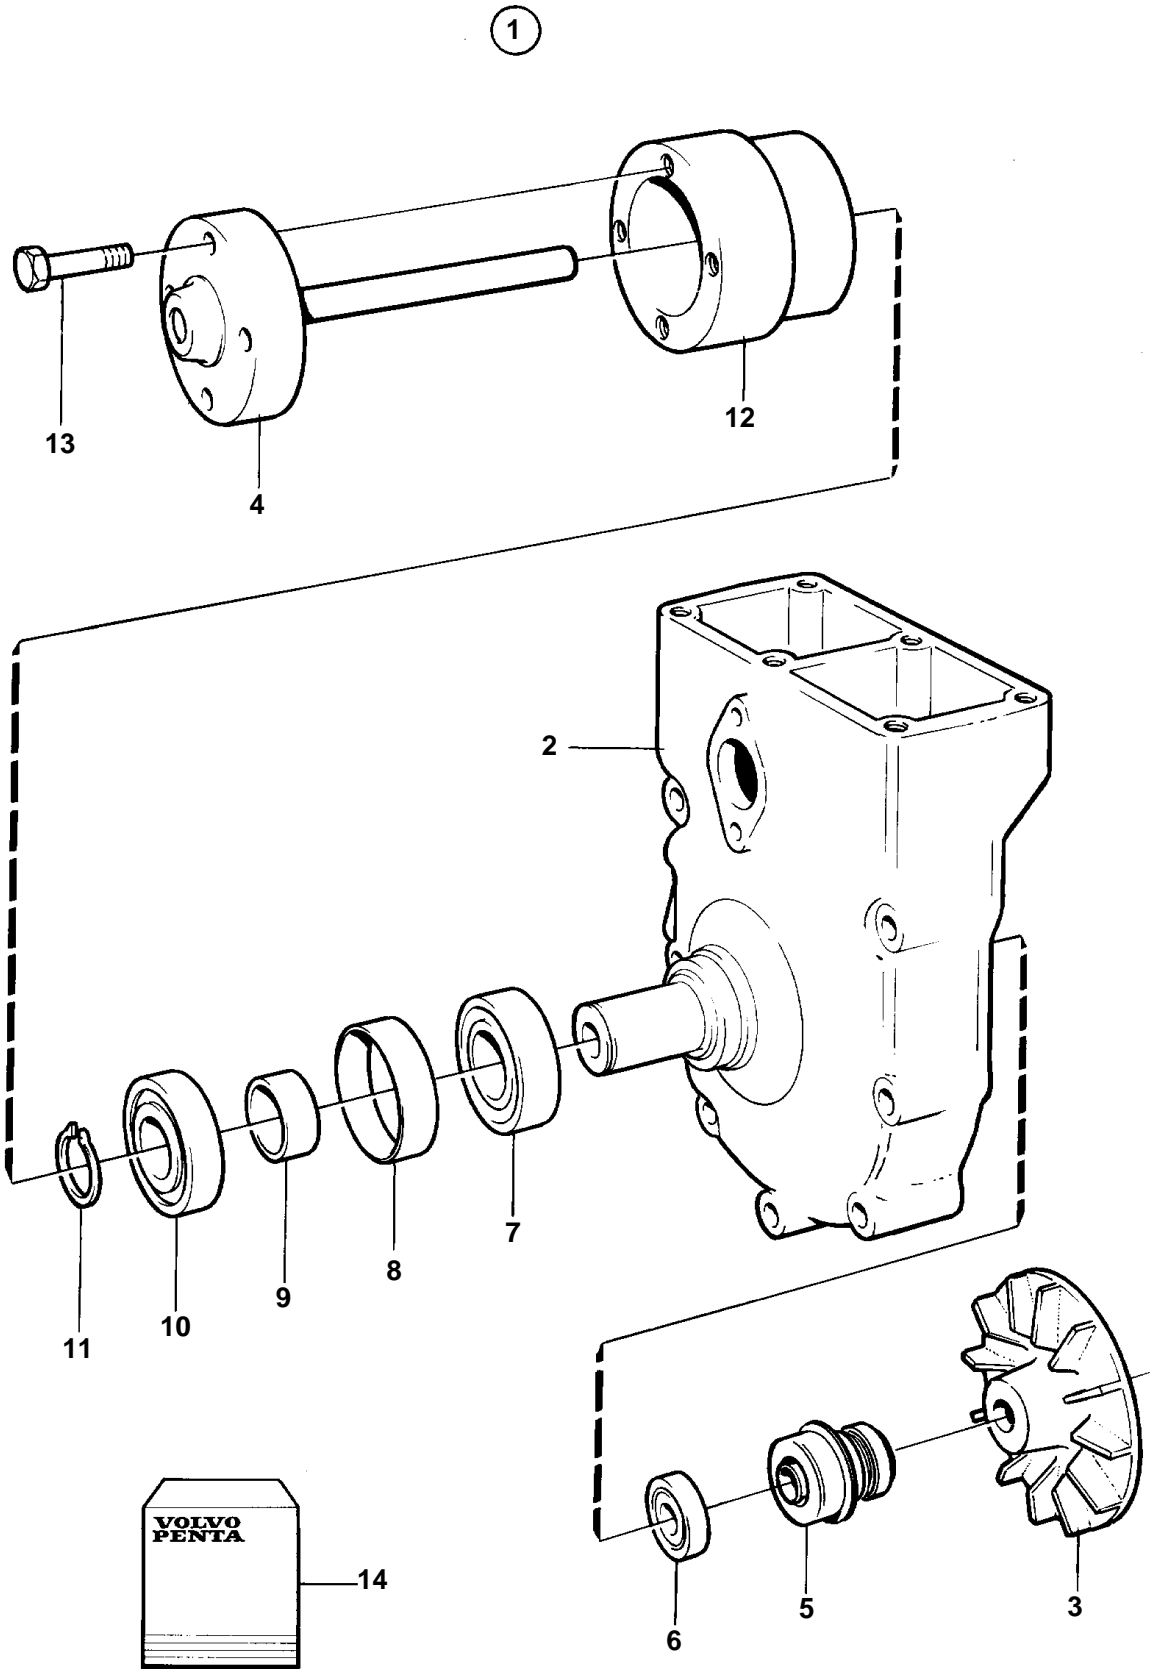

TD1010G, TWD1010G

**TD1010G, TWD1010G**

REF	PART NO.	QTY	DESCRIPTION	NOTES
1	866583	1	Circulation pump	
	3803208	1	Circ. pump, exch	Exchange unit
2		1	· Housing	
3	1698603	1	· Impeller	
4	844369	1	· Shaft	
5	1676432	1	· Sealing ring	
6	1660609	1	· Ball bearing	
7	181538	1	· Ball bearing	
8	422202	1	· Spacer sleeve	
9	1542871	1	· Spacer sleeve	
10	1542870	1	· Ball bearing	
11	914462	1	· Lock ring	
12	843597	1	· Hub	
13	955525	2	· Screw	
14	875661	1	Repair kit	SEE GROUP 99