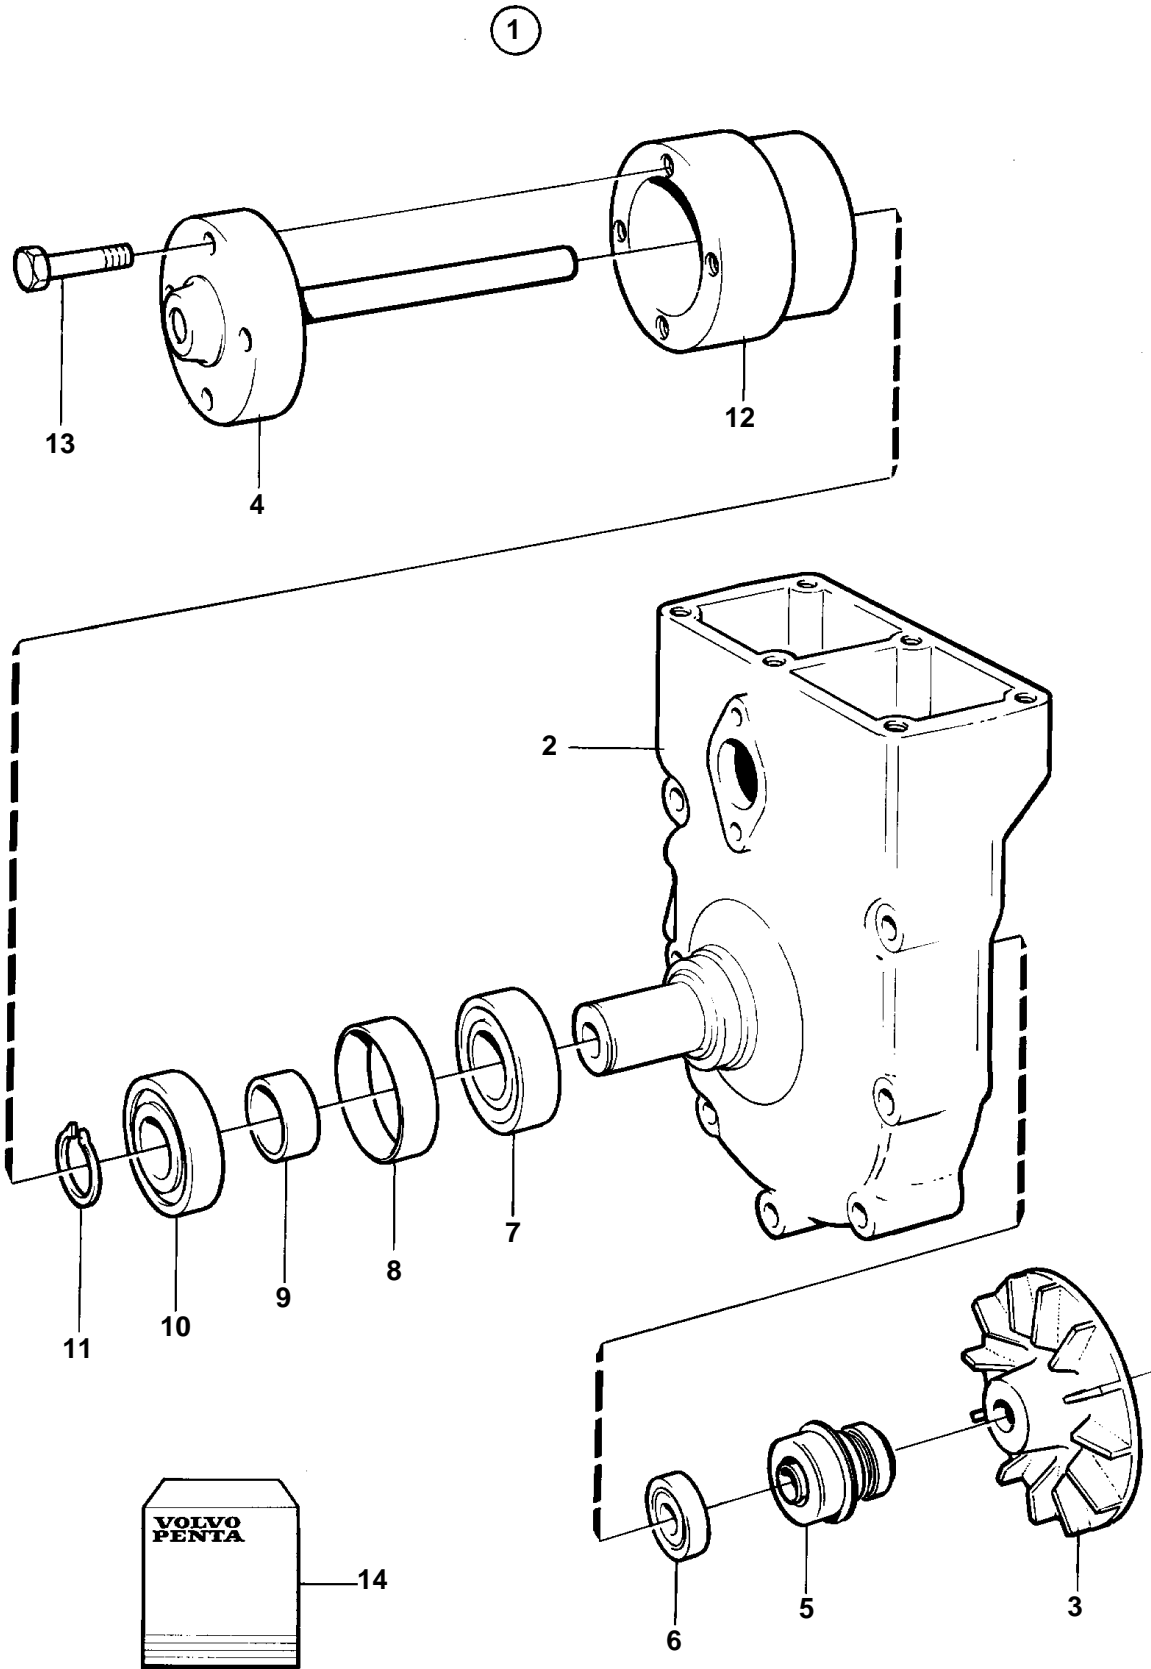

TD1010G, TWD1010G

15405

TD1010G, TWD1010G

REF	PART NO.	QTY	DESCRIPTION	NOTES
1	866583	1	Circulation pump	
	3803208	1	Circ. pump, exch	Exchange unit
2		1	· Housing	
3	1698603	1	· Impeller	
4	844369	1	· Shaft	
5	1676432	1	· Sealing ring	
6	1660609	1	· Ball bearing	
7	181538	1	· Ball bearing	
8	422202	1	· Spacer sleeve	
9	1542871	1	· Spacer sleeve	
10	1542870	1	· Ball bearing	
11	914462	1	· Lock ring	
12	843597	1	· Hub	
13	955525	2	· Screw	
14	875661	1	Repair kit	SEE GROUP 99